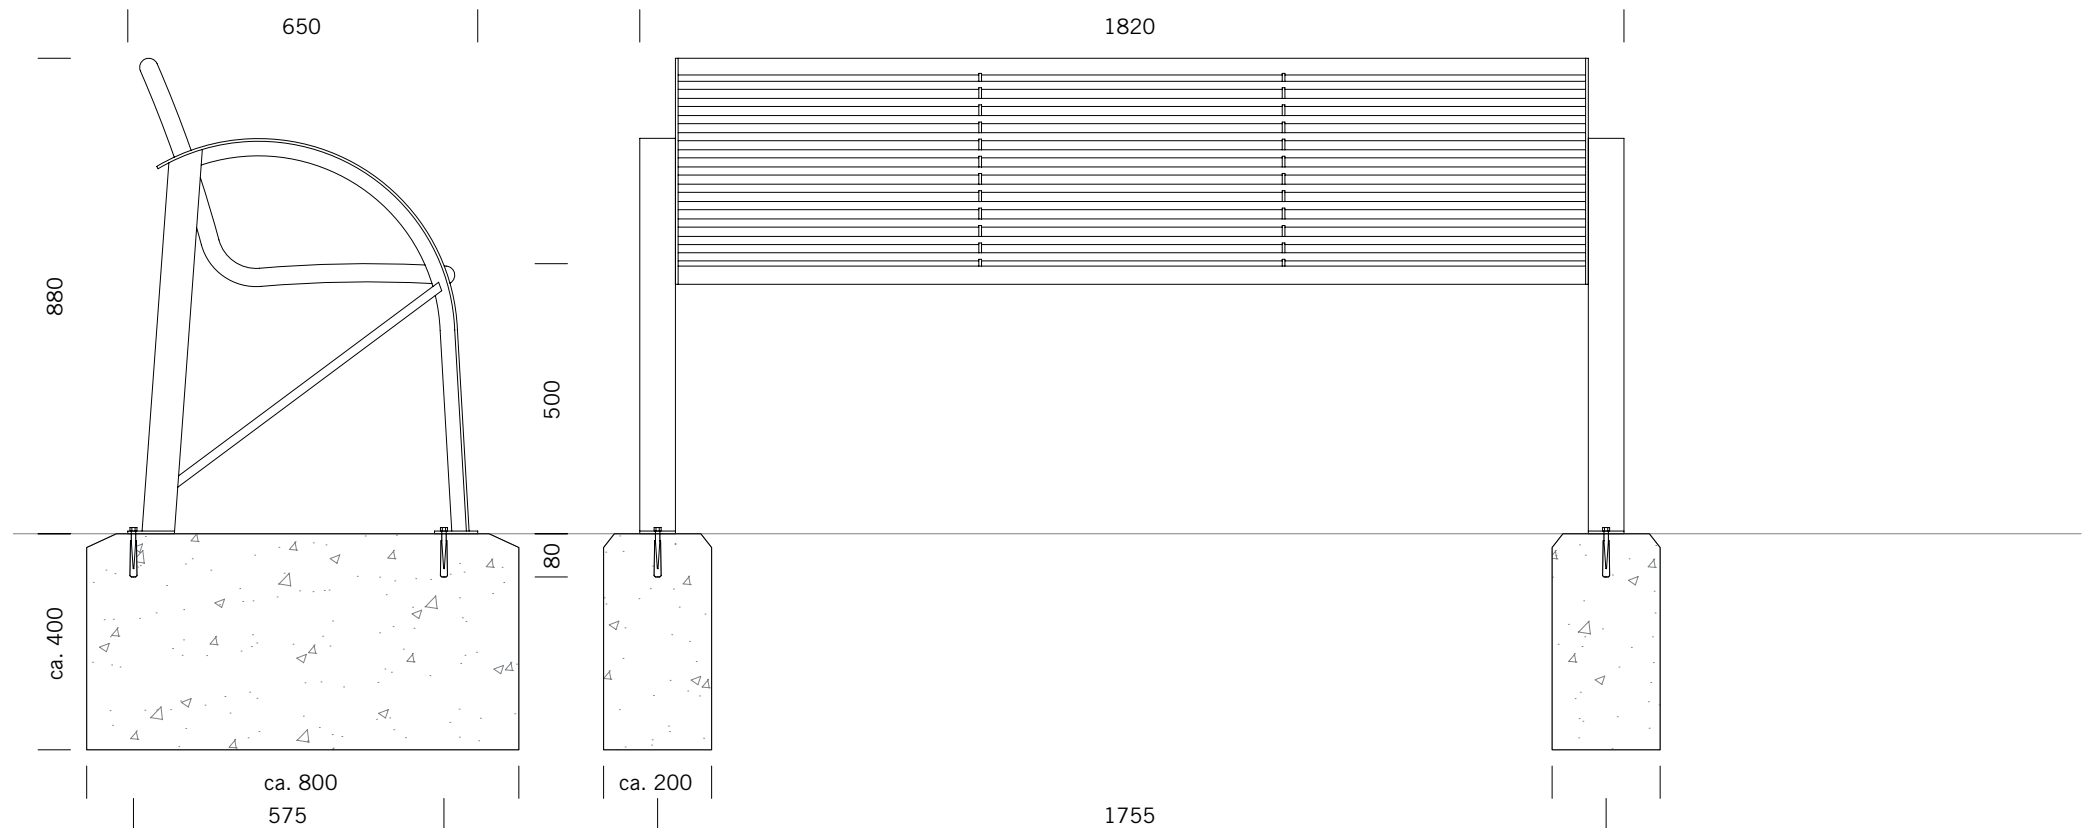

BENKERTBÄNKE

GROUND ANCHOR

1. Concrete-in, installation depth 250 mm
2. Bolt-on, installation depth 80 mm

DIMENSIONS

Length:	1825 mm
Width:	650 mm
Height:	880 mm
Seat height:	500 mm
Weight:	ca. 60 kg

FRAME

Stainless steel type 304 | powder-coated

SEAT / BACKREST

Stainless steel type 304 | round tubes Ø16mm

SIARDO 120R

Bench 1825 senior-friendly

BENKERTBÄNKE

GROUND ANCHOR CONCRETE-IN, INSTALLATION DEPTH 250 MM

Foundations depend on local conditions - This is only a suggestion without warranty

SIARDO 120R

Bench 1825 senior-friendly

BENKERTBÄNKE

GROUND ANCHOR BOLT-ON, INSTALLATION DEPTH 80 MM

Foundations depend on local conditions - This is only a suggestion without warranty