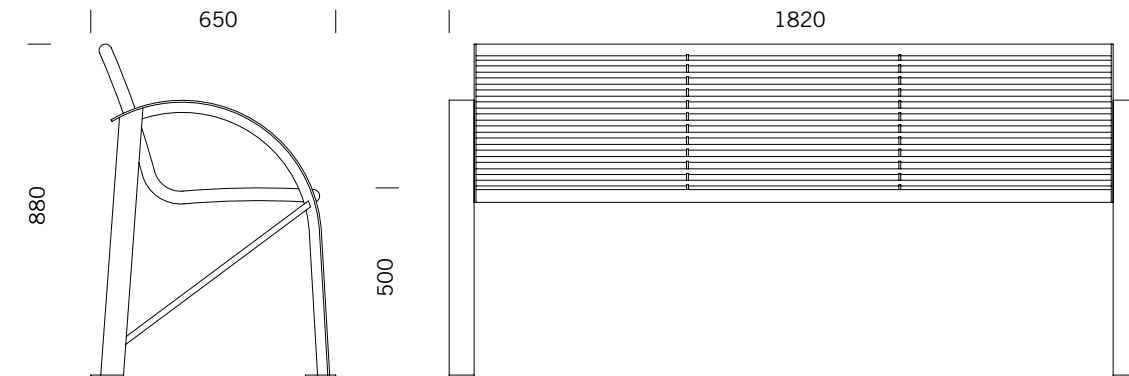

SIARDO 120R

Bench 1825 senior-friendly

BENKERTBÄNKE

SIARDO 120R

Bench 1825 senior-friendly

BENKERTBÄNKE

SIARDO 120R

Bench 1825 senior-friendly

BENKERTBÄNKE

GROUND ANCHOR

1. Concrete-in, installation depth 250 mm
2. Bolt-on, installation depth 80 mm

DIMENSIONS

Length:	1825 mm
Width:	650 mm
Height:	880 mm
Seat height:	500 mm
Weight:	ca. 60 kg

FRAME

Stainless steel type 304 | powder-coated

SEAT / BACKREST

Stainless steel type 304 | round tubes Ø16mm

SIARDO 120R

Bench 1825 senior-friendly

BENKERTBÄNKE

GROUND ANCHOR CONCRETE-IN, INSTALLATION DEPTH 250 MM