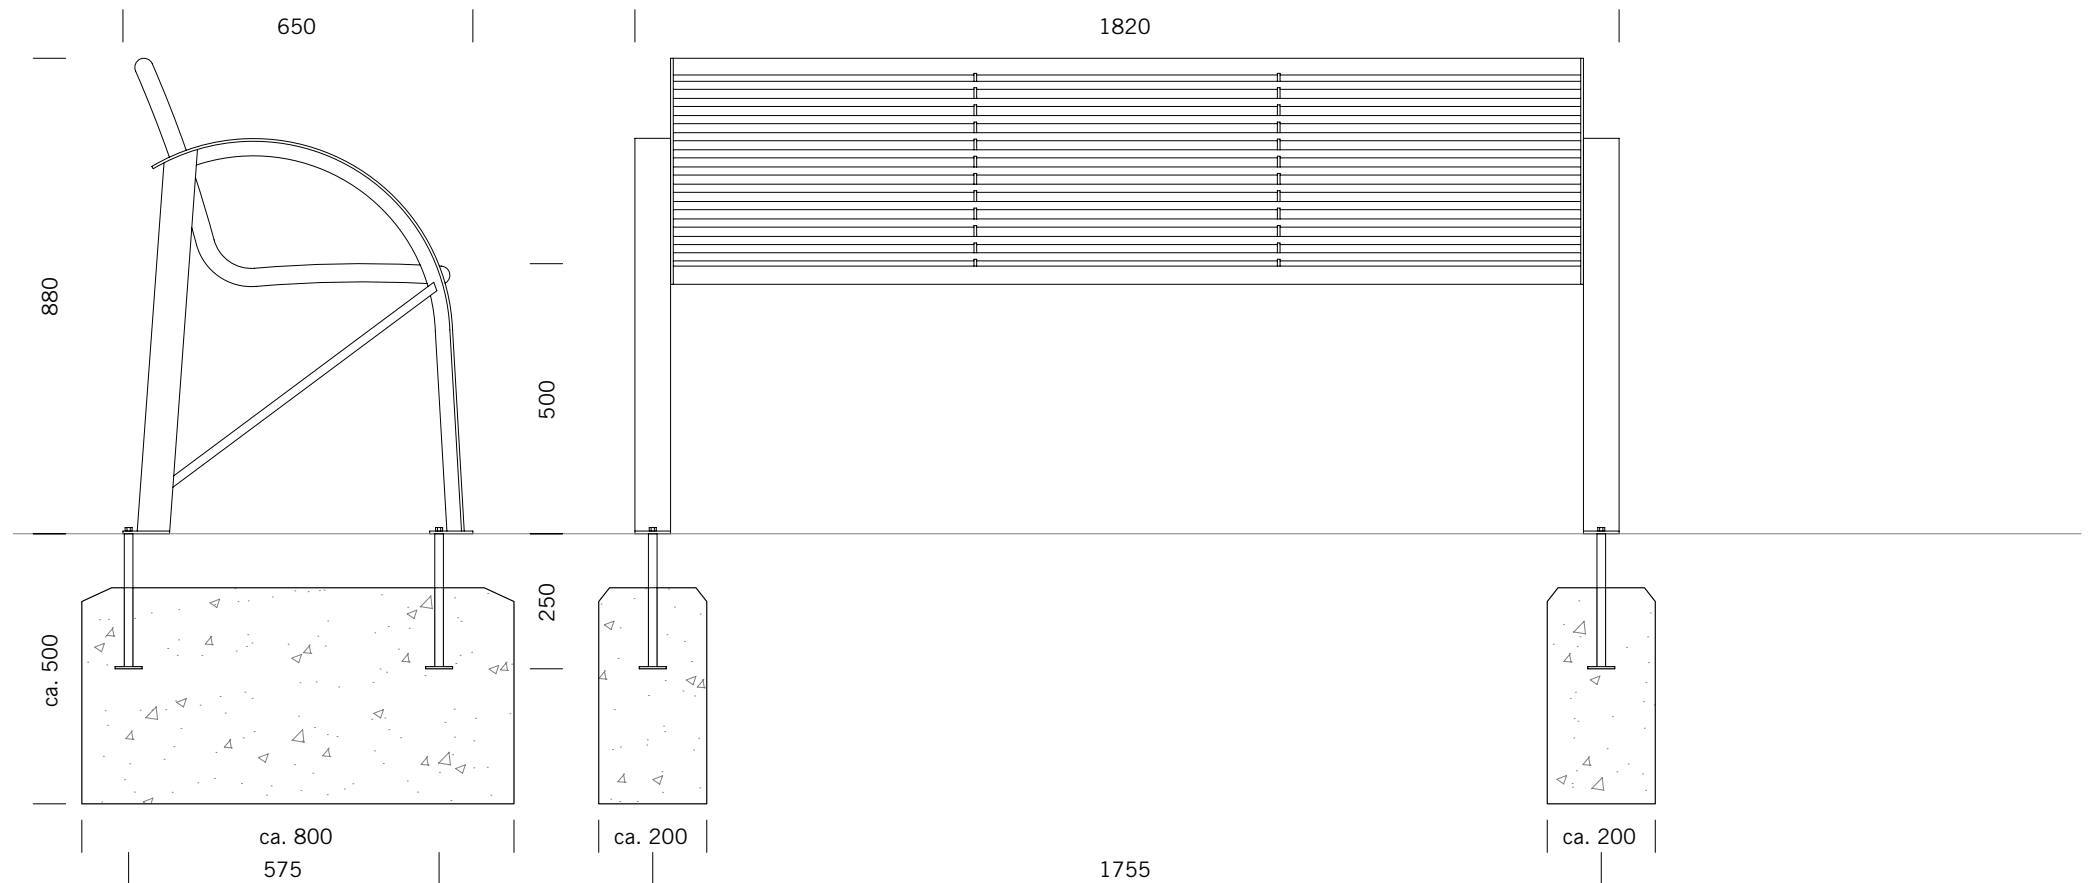

BENKERTBÄNKE

GROUND ANCHOR

1. Concrete-in, installation depth 250 mm
2. Bolt-on, installation depth 80 mm

DIMENSIONS

Length:	1825 mm
Width:	650 mm
Height:	880 mm
Seat height:	500 mm
Weight:	ca. 60 kg

FRAME

Stainless steel type 304 | powder-coated

SEAT / BACKREST

Stainless steel type 304 | round tubes Ø16mm

SIARDO 120R

Bench 1825 senior-friendly

BENKERTBÄNKE

GROUND ANCHOR CONCRETE-IN, INSTALLATION DEPTH 250 MM

Foundations depend on local conditions - This is only a suggestion without warranty

SIARDO 120R

Bench 1825 senior-friendly

BENKERTBÄNKE

GROUND ANCHOR BOLT-ON, INSTALLATION DEPTH 80 MM

Foundations depend on local conditions - This is only a suggestion without warranty