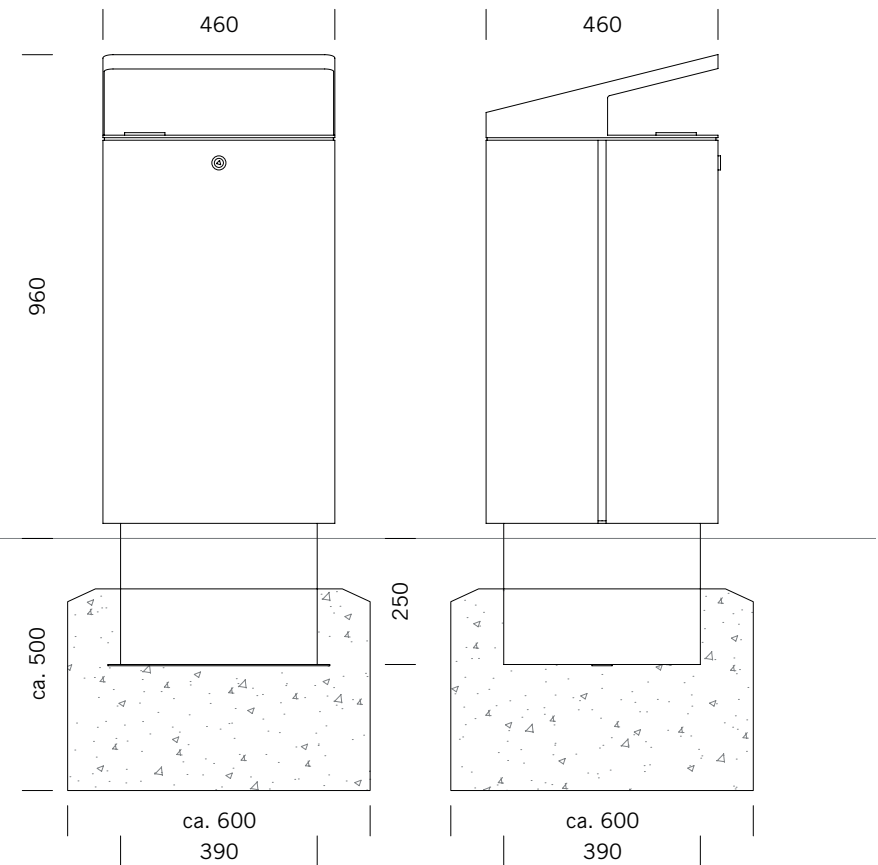

BENKERTBÄNKE

Flat top

Roof top

GROUND ANCHOR

1. Concrete-in, installation depth 250 mm
2. Bolt-on, installation depth 80 mm

DIMENSIONS

| | |
|-----------|--------|
| Length: | 460 mm |
| Width: | 460 mm |
| Height: | 800 mm |
| Capacity: | 100 L |
| Weight: | 53 kg |

FRAME

Stainless steel type 304 | powder-coated

LINER

Ashtray capacity: approx. 1.5 litres
Material: Stainless steel type 304 | blank

LITTER BIN 820

Flat top or roof top - with or without ashtray

BENKERTBÄNKE

GROUND ANCHOR CONCRETE-IN, INSTALLATION DEPTH 250 MM

Flat top

Roof top

Foundations depend on local conditions - This is only a suggestion without warranty

LITTER BIN 820

Flat top or roof top - with or without ashtray

BENKERTBÄNKE

GROUND ANCHOR BOLT-ON, INSTALLATION DEPTH 80 MM

Flat top

Roof top

Foundations depend on local conditions - This is only a suggestion without warranty

LITTER BIN 820

Flat top with ashtray

BENKERTBÄNKE