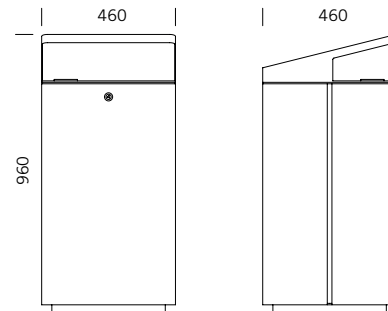

LITTER BIN 820

Flat top or roof top - with or without ashtray

BENKERTBÄNKE

LITTER BIN 820

Flat top or roof top - with or without ashtray

BENKERTBÄNKE

LITTER BIN 820

Flat top or roof top - with or without ashtray

BENKERTBÄNKE

Flat top

Roof top

GROUND ANCHOR

1. Concrete-in, installation depth 250 mm
2. Bolt-on, installation depth 80 mm

DIMENSIONS

| | |
|-----------|--------|
| Length: | 460 mm |
| Width: | 460 mm |
| Height: | 800 mm |
| Capacity: | 100 L |
| Weight: | 53 kg |

FRAME

Stainless steel type 304 | powder-coated

LINER

Ashtray capacity: approx. 1.5 litres
Material: Stainless steel type 304 | blank

LITTER BIN 820

Flat top or roof top - with or without ashtray

BENKERTBÄNKE