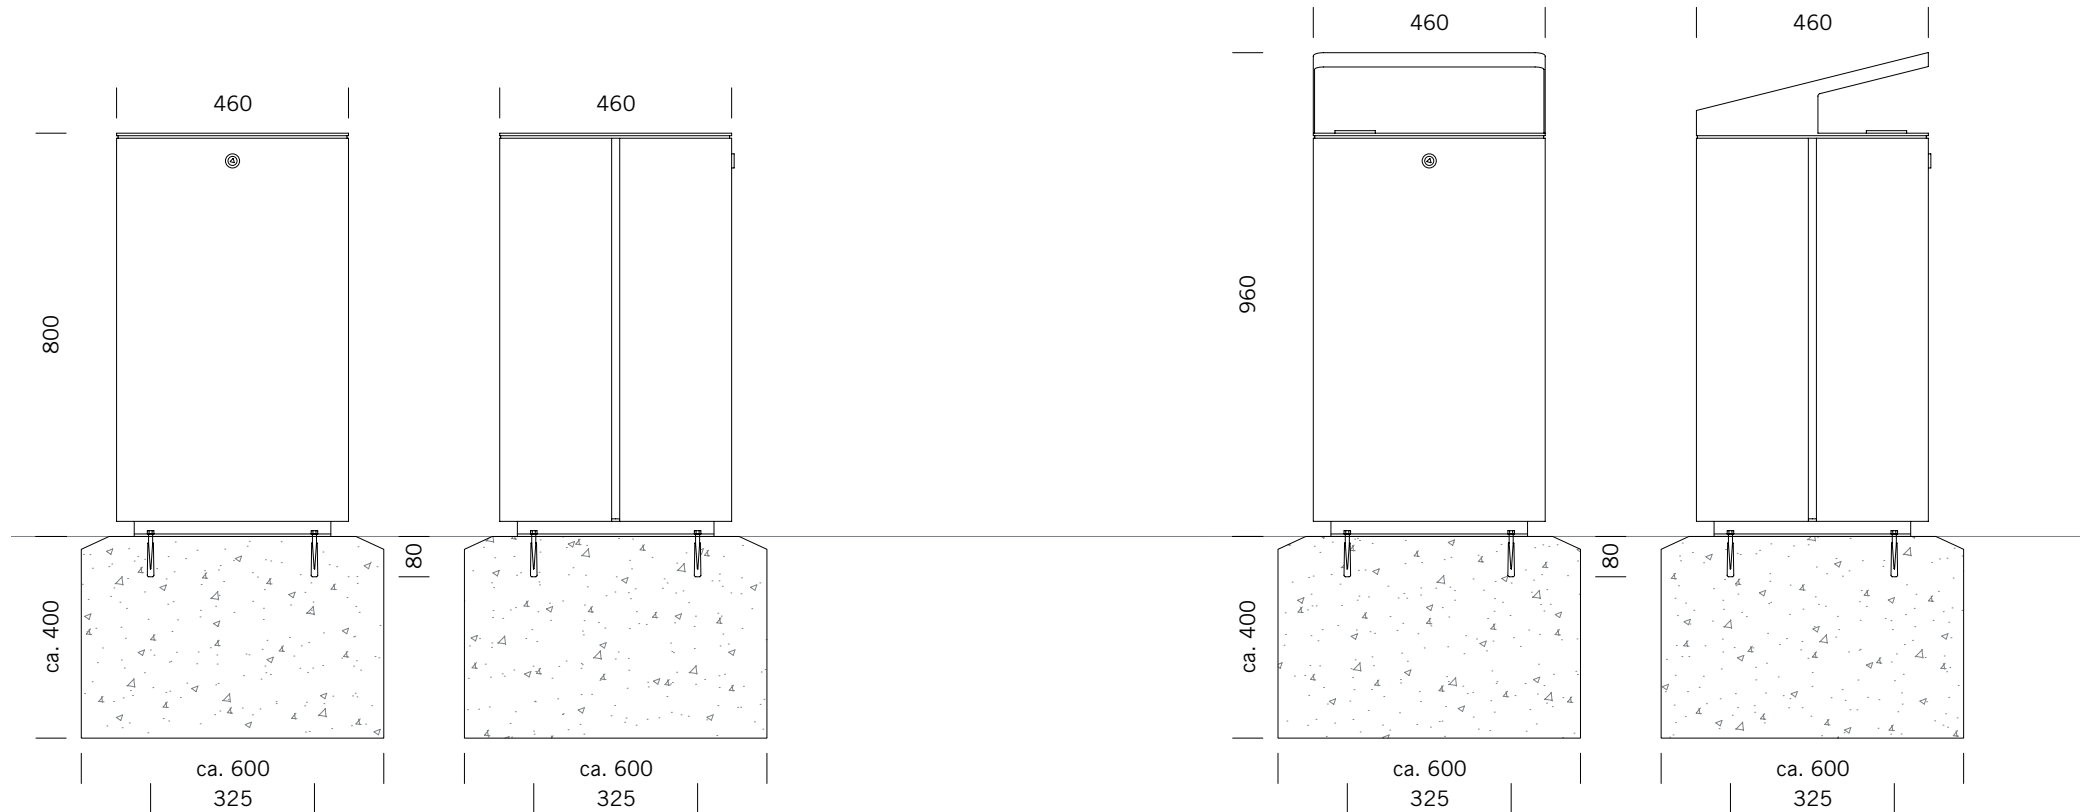

LITTER BIN 820

Flat top with ashtray

BENKERTBÄNKE

GROUND ANCHOR

Flat top

Roof top

Foundations depend on local conditions - This is only a suggestion without warranty