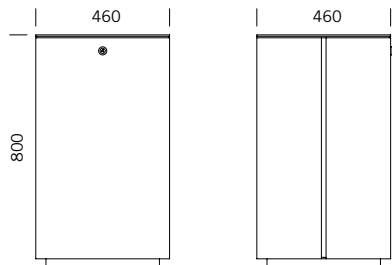

LITTER BIN 820

Flat top or roof top - with or without ashtray

BENKERTBÄNKE

LITTER BIN 820

Flat top or roof top - with or without ashtray

BENKERTBÄNKE

LITTER BIN 820

Flat top or roof top - with or without ashtray

BENKERTBÄNKE

Flat top

Roof top

GROUND ANCHOR

1. Concrete-in, installation depth 250 mm
2. Bolt-on, installation depth 80 mm

DIMENSIONS

| | |
|-----------|--------|
| Length: | 460 mm |
| Width: | 460 mm |
| Height: | 800 mm |
| Capacity: | 100 L |
| Weight: | 53 kg |

FRAME

Stainless steel type 304 | powder-coated

LINER

Ashtray capacity: approx. 1.5 litres
Material: Stainless steel type 304 | blank

LITTER BIN 820

Flat top or roof top - with or without ashtray

BENKERTBÄNKE