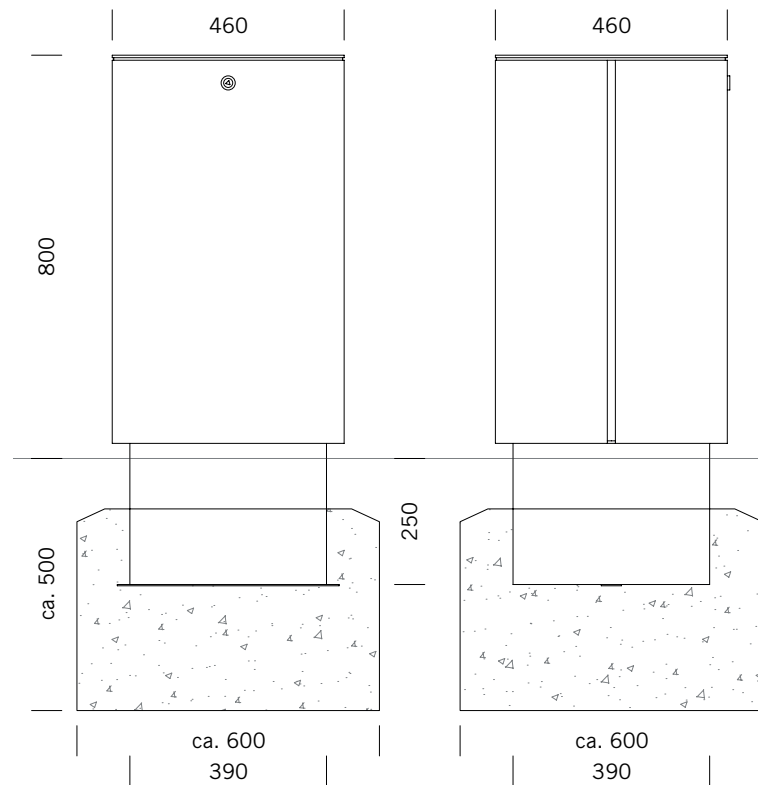

LITTER BIN 820

Flat top or roof top - with or without ashtray

BENKERTBÄNKE

GROUND ANCHOR BOLT-ON, INSTALLATION DEPTH 80 MM

Flat top