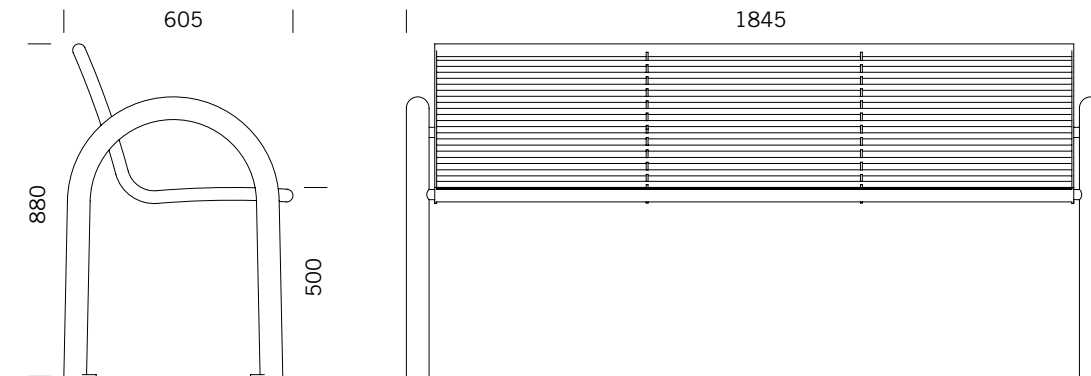

SIARDO 150R

Bench senior-friendly

BENKERTBÄNKE

SIARDO 150R

Bench senior-friendly

BENKERTBÄNKE

GROUND ANCHOR

1. Concrete-in, installation depth 250 mm
2. Bolt-on, installation depth 80 mm

DIMENSIONS

Length:	1845 mm
Width:	580 mm
Height:	880 mm
Seat height:	500 mm
Weight:	ca. 60 kg

FRAME

Stainless steel type 304 | powder-coated

SEAT / BACKREST

Stainless steel type 304 | round tubes Ø16mm

SIARDO 150R