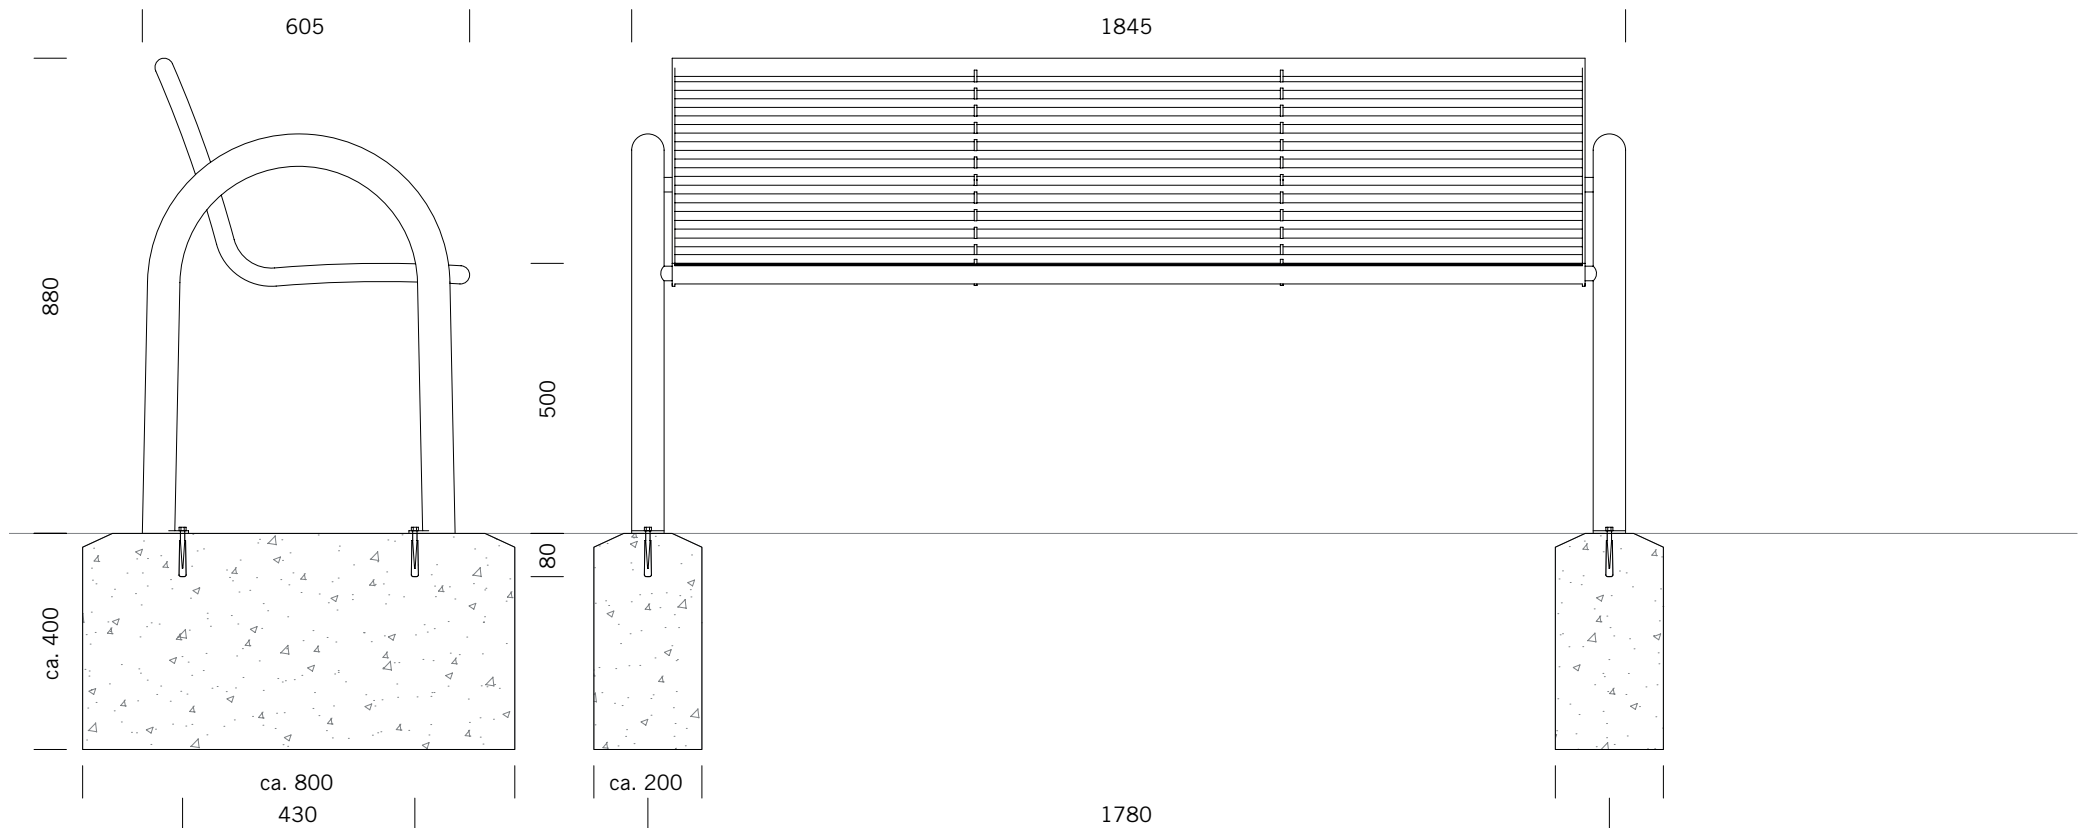

SIARDO 150R

Bench senior-friendly

BENKERTBÄNKE

SIARDO 150R

Bench senior-friendly

BENKERTBÄNKE

GROUND ANCHOR

1. Concrete-in, installation depth 250 mm
2. Bolt-on, installation depth 80 mm

DIMENSIONS

Length:	1845 mm
Width:	580 mm
Height:	880 mm
Seat height:	500 mm
Weight:	ca. 60 kg

FRAME

Stainless steel type 304 | powder-coated

SEAT / BACKREST

Stainless steel type 304 | round tubes Ø16mm

SIARDO 150R

Bench senior-friendly

BENKERTBÄNKE

GROUND ANCHOR CONCRETE-IN, INSTALLATION DEPTH 250 MM

Foundations depend on local conditions - This is only a suggestion without warranty

SIARDO 150R

Bench senior-friendly

BENKERTBÄNKE

GROUND ANCHOR BOLT-ON, INSTALLATION DEPTH 80 MM

Foundations depend on local conditions - This is only a suggestion without warranty