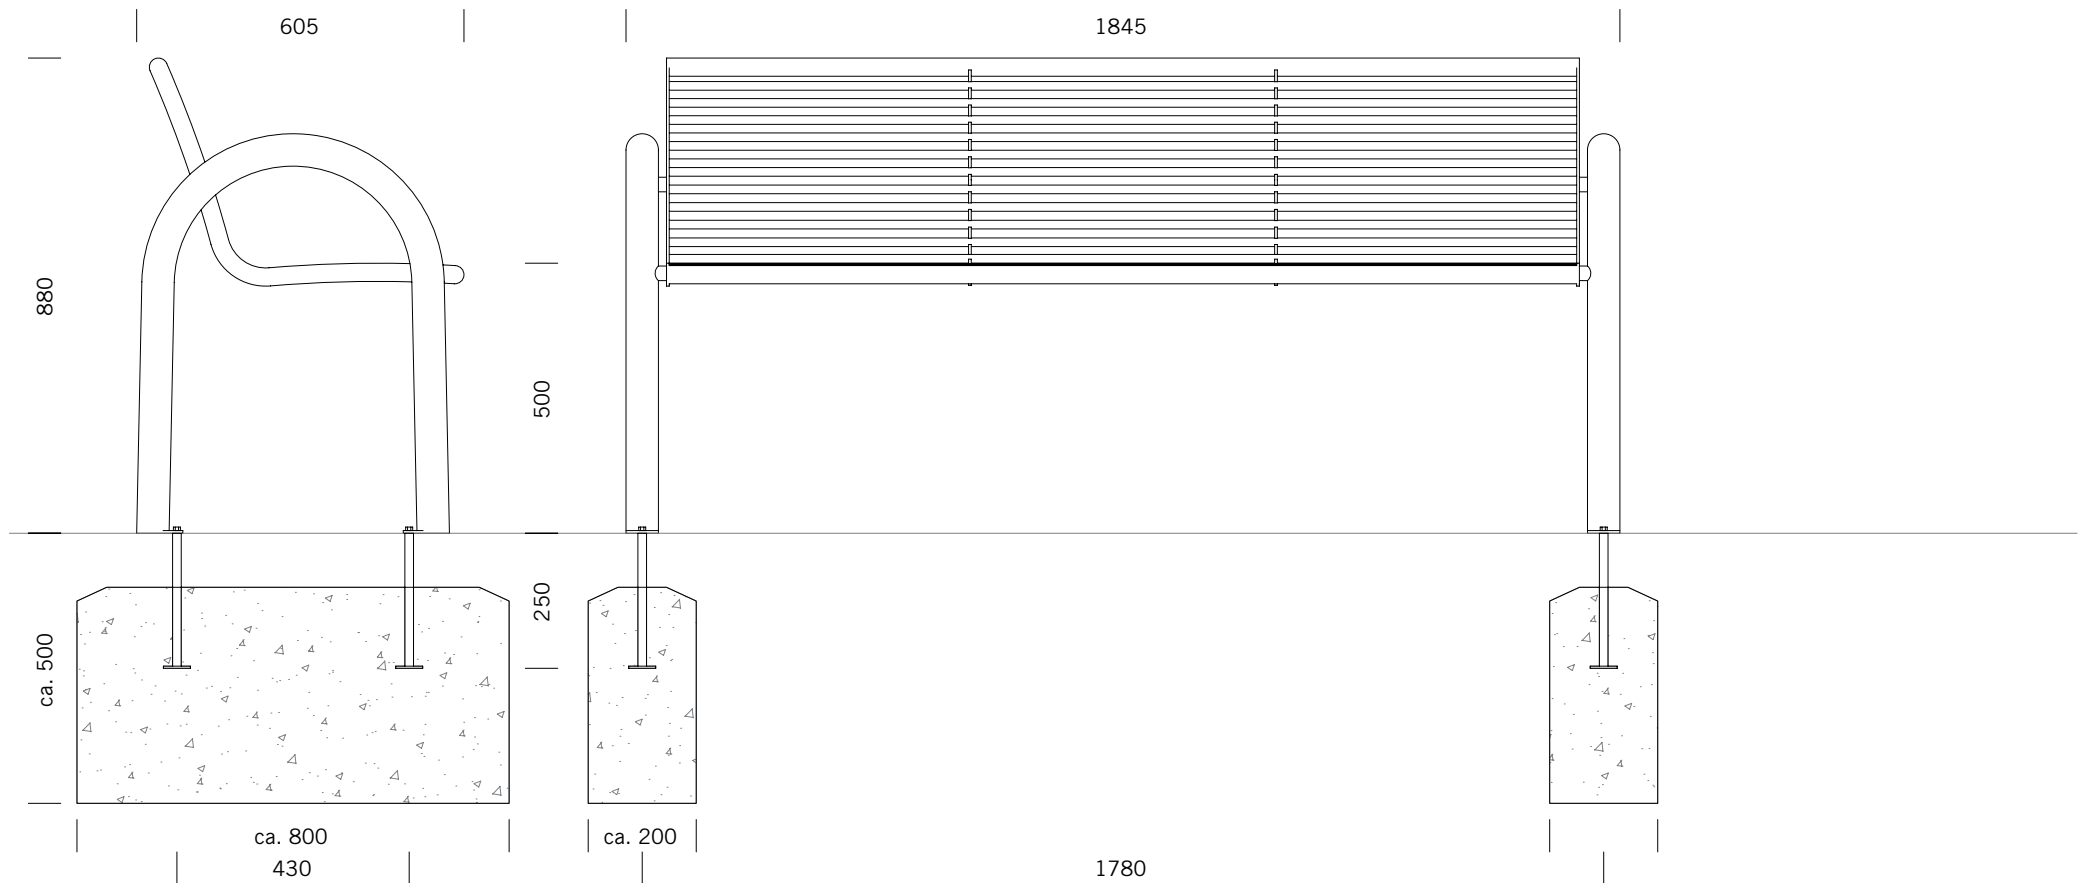

SIARDO 150R

Bench senior-friendly

BENKERTBÄNKE

SIARDO 150R

Bench senior-friendly

BENKERTBÄNKE

GROUND ANCHOR

1. Concrete-in, installation depth 250 mm
2. Bolt-on, installation depth 80 mm

DIMENSIONS

Length:	1845 mm
Width:	580 mm
Height:	880 mm
Seat height:	500 mm
Weight:	ca. 60 kg

FRAME

Stainless steel type 304 | powder-coated

SEAT / BACKREST

Stainless steel type 304 | round tubes Ø16mm

SIARDO 150R

Bench senior-friendly

BENKERTBÄNKE

GROUND ANCHOR CONCRETE-IN, INSTALLATION DEPTH 250 MM

Foundations depend on local conditions - This is only a suggestion without warranty

SIARDO 150R

Bench senior-friendly

BENKERTBÄNKE

GROUND ANCHOR BOLT-ON, INSTALLATION DEPTH 80 MM

Foundations depend on local conditions - This is only a suggestion without warranty