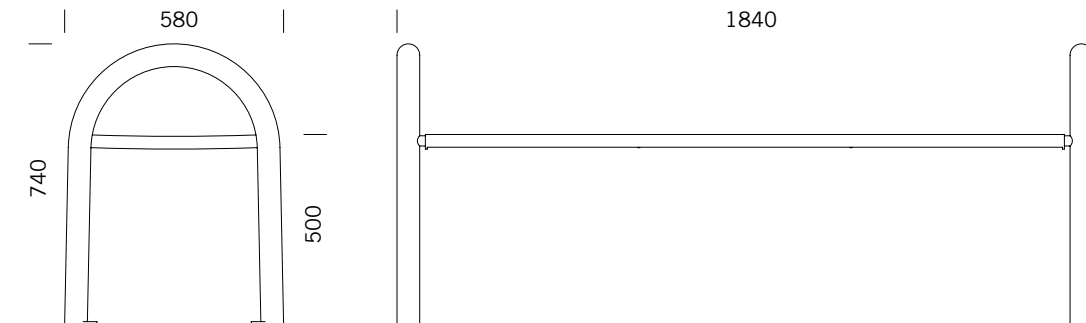

# SIARDO 150R

Stool bench 1845 senior-friendly

BENKERTBÄNKE

## GROUND ANCHOR

1. Concrete-in, installation depth 250 mm
2. Bolt-on, installation depth 80 mm

## DIMENSIONS

Length:	1845 mm
Width:	580 mm
Height:	740 mm
Seat height:	500 mm
Weight:	ca. 50 kg

## SEAT

Stainless steel type 304 | round tubes Ø16mm