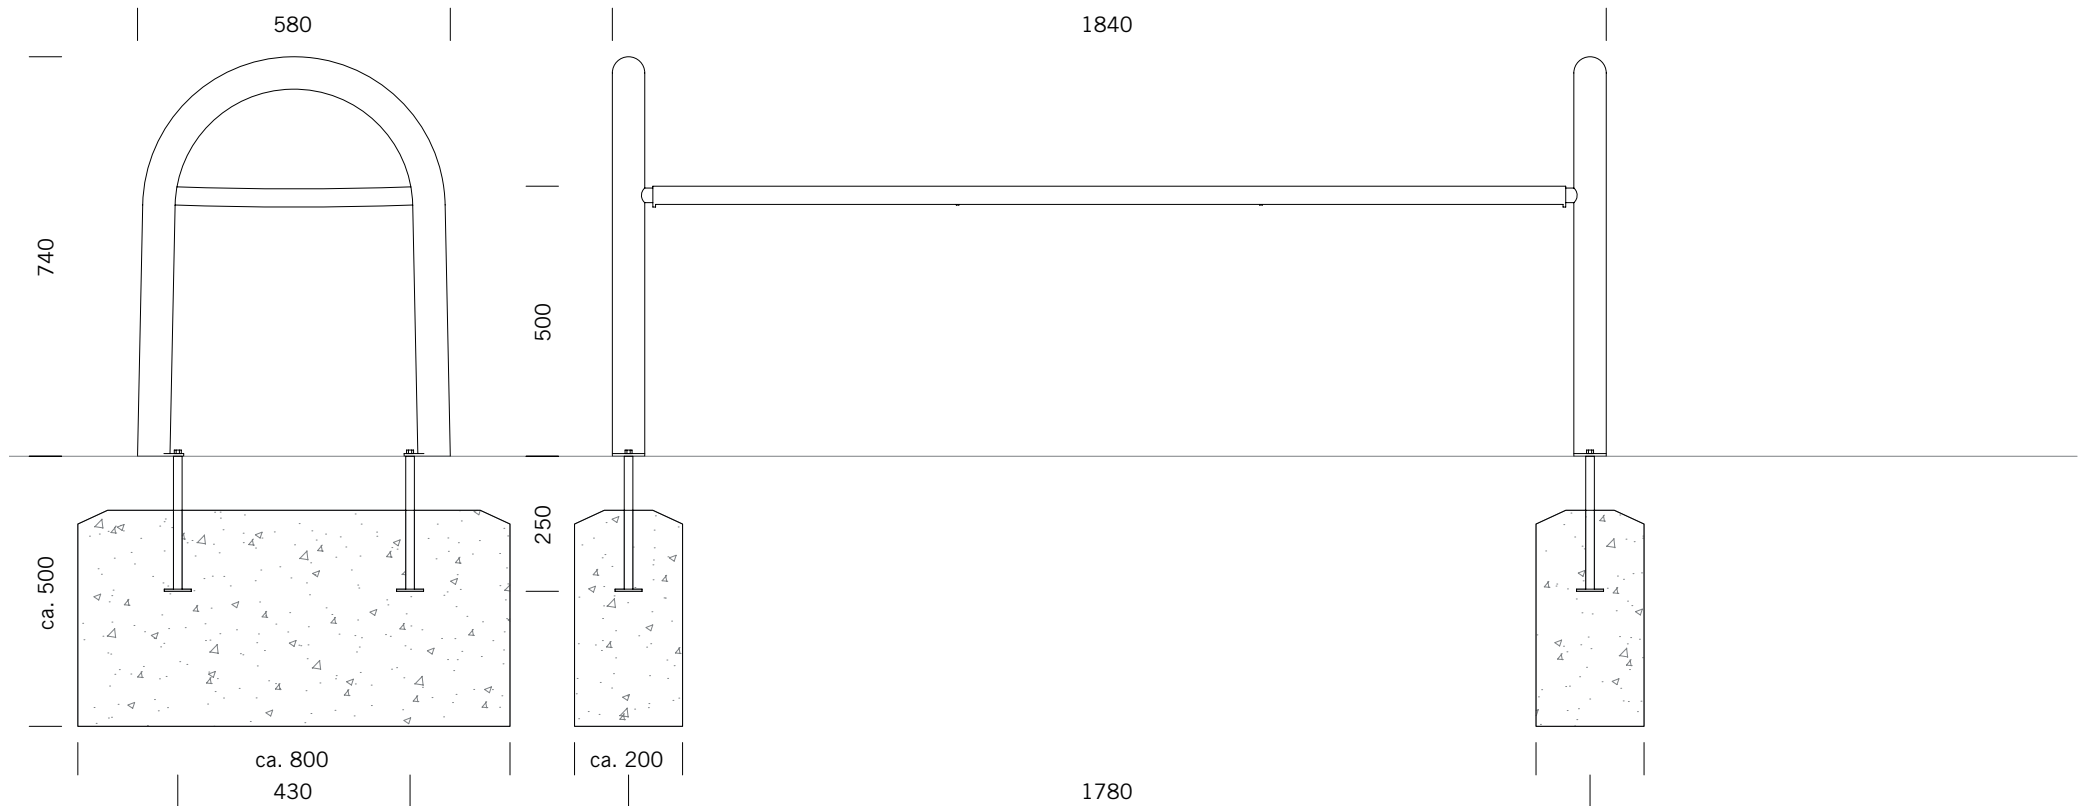

SIARDO 150R

Stool bench 1845 senior-friendly

BENKERTBÄNKE

GROUND ANCHOR CONCRETE-IN, INSTALLATION DEPTH 250 MM

Foundations depend on local conditions - This is only a suggestion without warranty