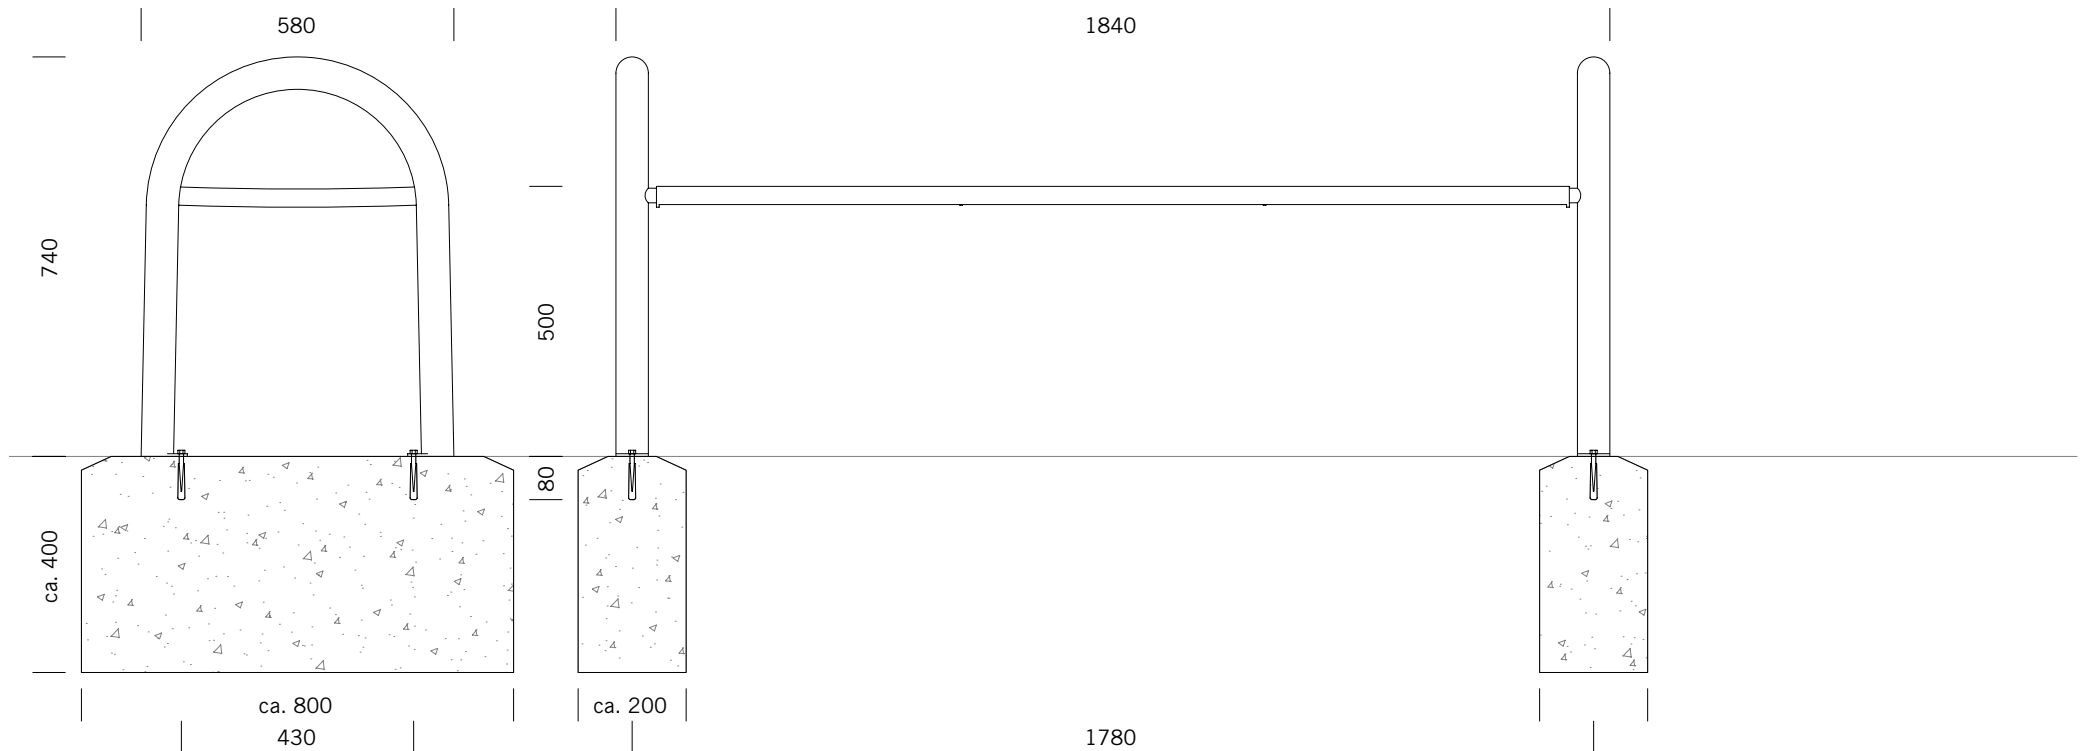

SIARDO 150R

Stool bench 1845 senior-friendly

BENKERTBÄNKE

GROUND ANCHOR BOLT-ON, INSTALLATION DEPTH 80 MM

Foundations depend on local conditions - This is only a suggestion without warranty