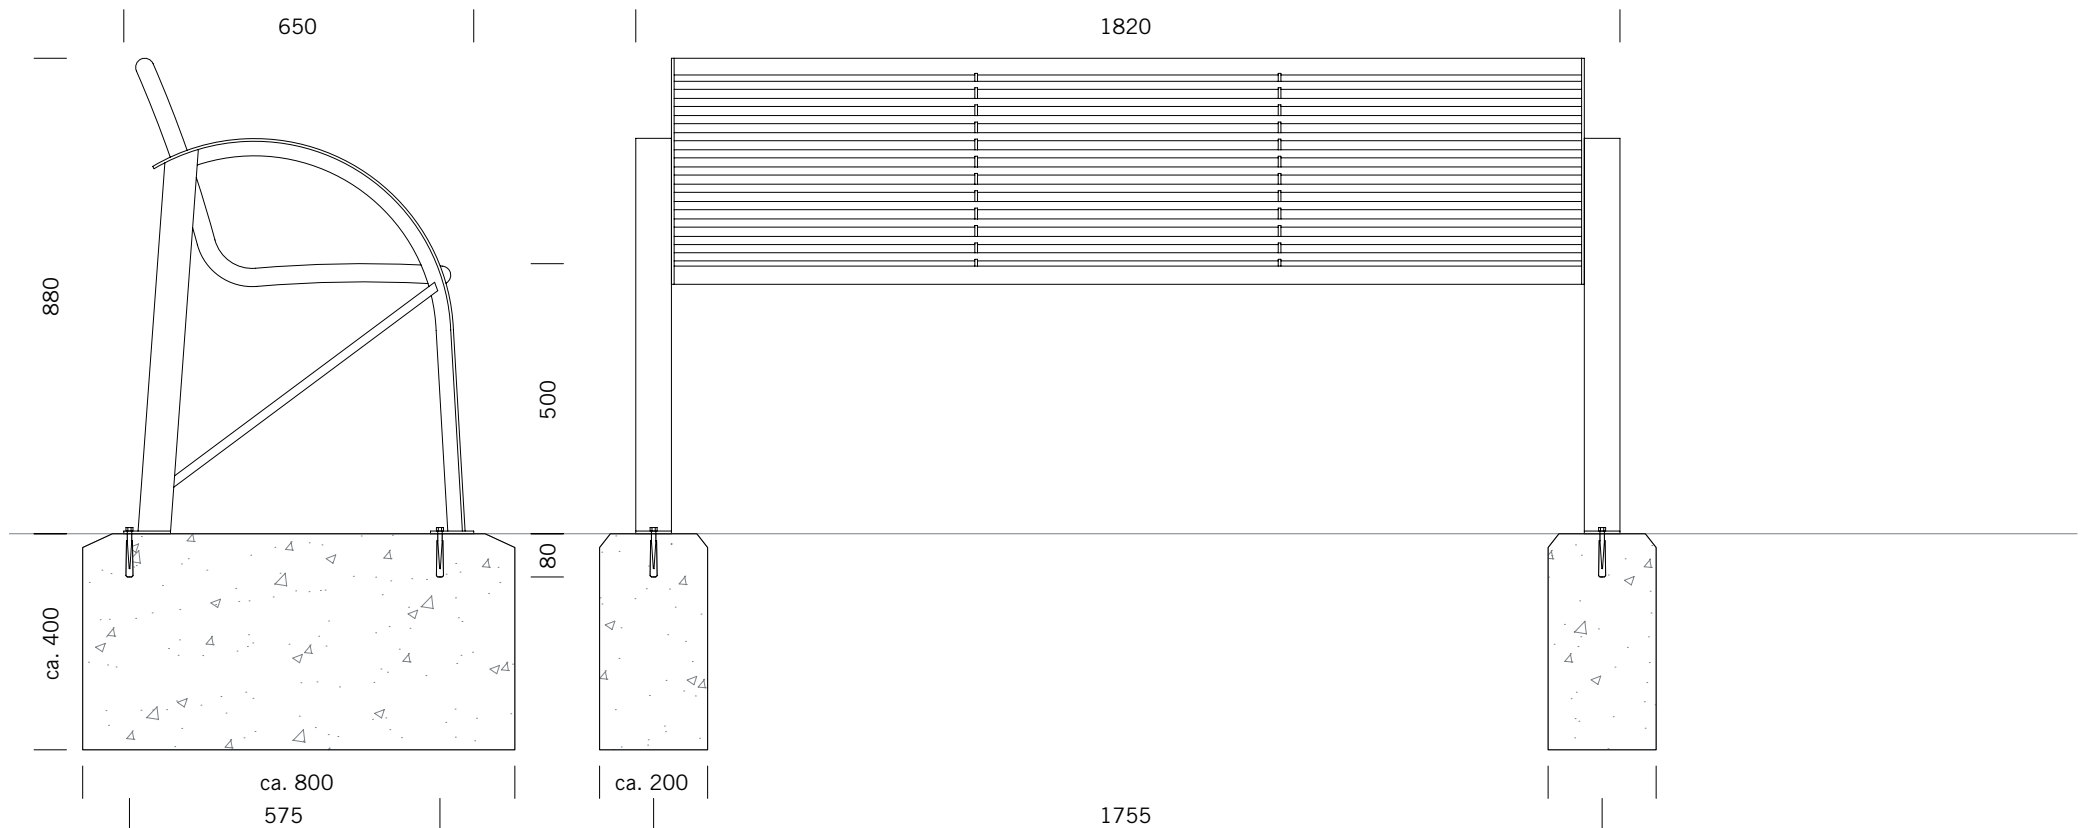

SIARDO 120R

Bench 1825 senior-friendly

BENKERTBÄNKE

SIARDO 120R

Bench 1825 senior-friendly

BENKERTBÄNKE

GROUND ANCHOR

1. Concrete-in, installation depth 250 mm
2. Bolt-on, installation depth 80 mm

DIMENSIONS

Length:	1825 mm
Width:	620 mm
Height:	880 mm
Seat height:	500 mm
Weight:	ca. 60 kg

FRAME

Stainless steel type 304 | powder-coated

SEAT / BACKREST

Stainless steel type 304 | round tubes Ø16mm

SIARDO 120R

Bench 1825 senior-friendly

BENKERTBÄNKE

GROUND ANCHOR CONCRETE-IN, INSTALLATION DEPTH 250 MM

Foundations depend on local conditions - This is only a suggestion without warranty

SIARDO 120R

Bench 1825 senior-friendly

BENKERTBÄNKE

GROUND ANCHOR BOLT-ON, INSTALLATION DEPTH 80 MM

Foundations depend on local conditions - This is only a suggestion without warranty