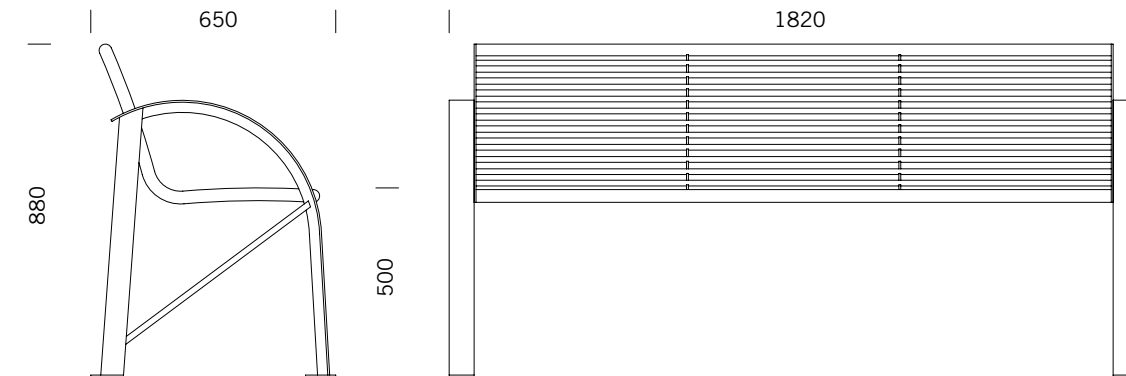

SIARDO 120R

Bench 1825 senior-friendly

BENKERTBÄNKE

SIARDO 120R

Bench 1825 senior-friendly

BENKERTBÄNKE

GROUND ANCHOR

1. Concrete-in, installation depth 250 mm
2. Bolt-on, installation depth 80 mm

DIMENSIONS

Length:	1825 mm
Width:	620 mm
Height:	880 mm
Seat height:	500 mm
Weight:	ca. 60 kg

FRAME

Stainless steel type 304 | powder-coated

SEAT / BACKREST

Stainless steel type 304 | round tubes Ø16mm

SIARDO 120R