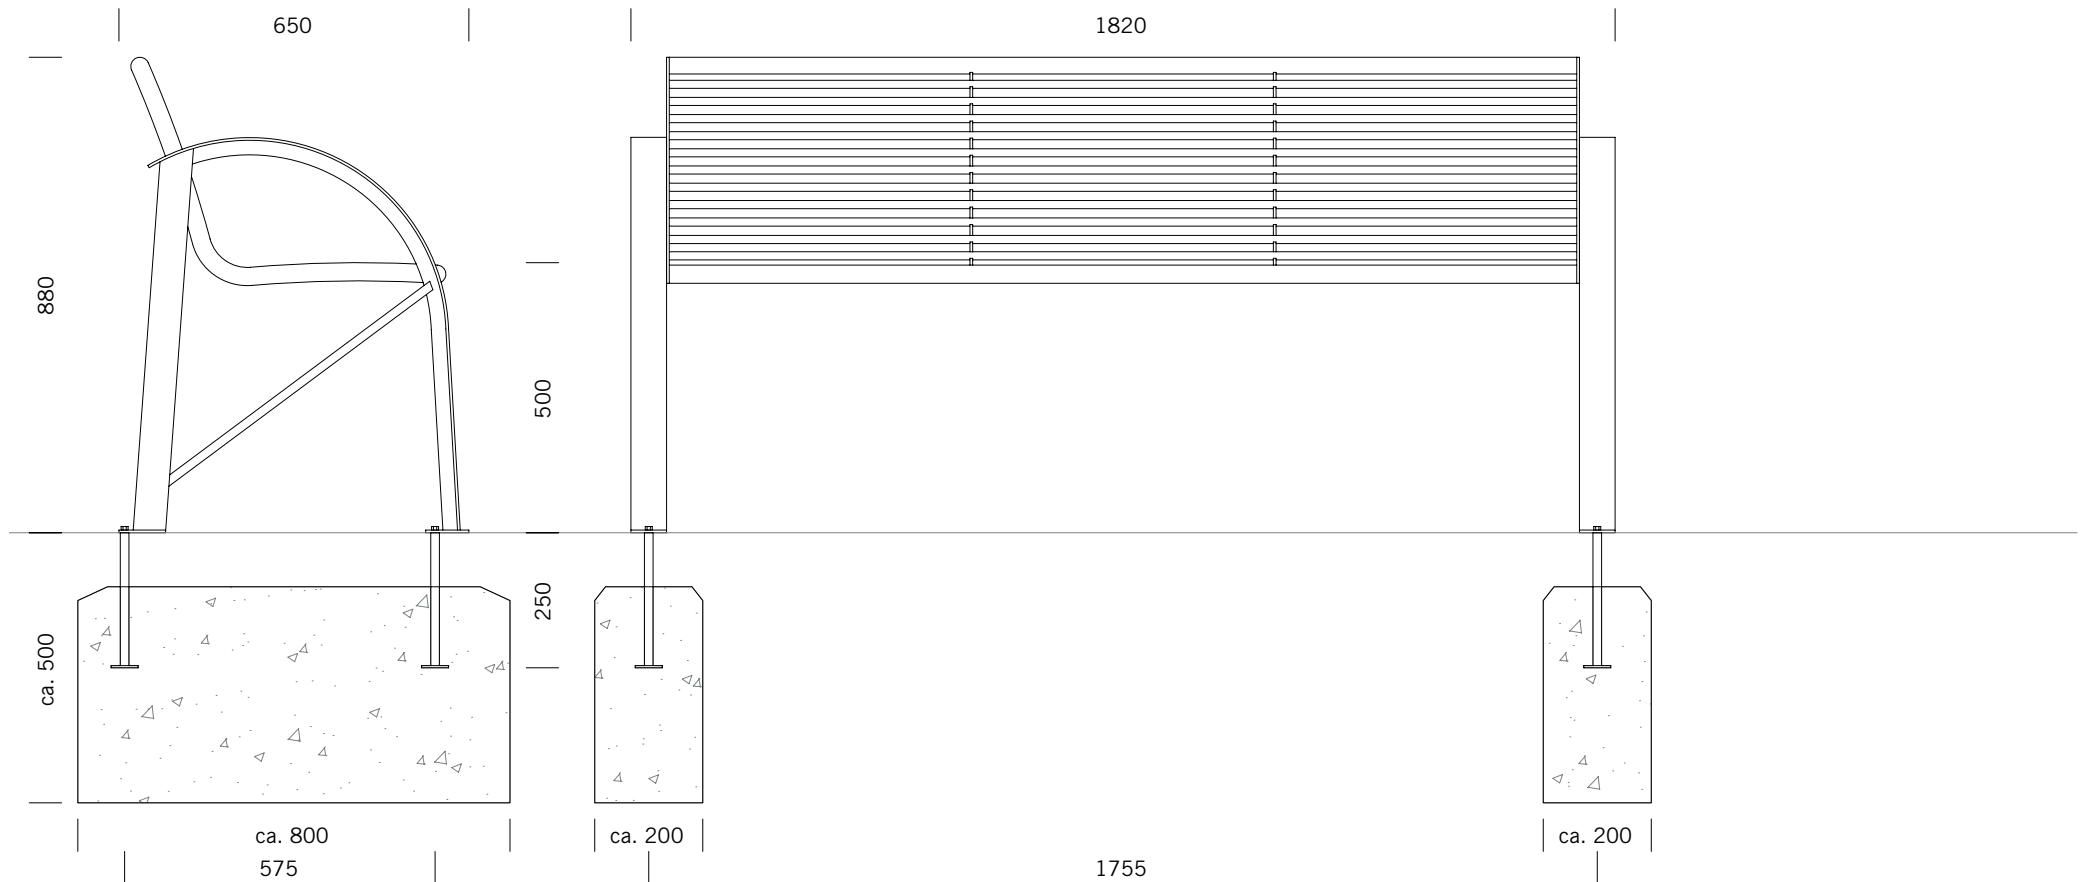

SIARDO 120R

Bench 1825 senior-friendly

BENKERTBÄNKE

SIARDO 120R

Bench 1825 senior-friendly

BENKERTBÄNKE

GROUND ANCHOR

1. Concrete-in, installation depth 250 mm
2. Bolt-on, installation depth 80 mm

DIMENSIONS

Length:	1825 mm
Width:	620 mm
Height:	880 mm
Seat height:	500 mm
Weight:	ca. 60 kg

FRAME

Stainless steel type 304 | powder-coated

SEAT / BACKREST

Stainless steel type 304 | round tubes Ø16mm

SIARDO 120R

Bench 1825 senior-friendly

BENKERTBÄNKE

GROUND ANCHOR CONCRETE-IN, INSTALLATION DEPTH 250 MM

Foundations depend on local conditions - This is only a suggestion without warranty

SIARDO 120R

Bench 1825 senior-friendly