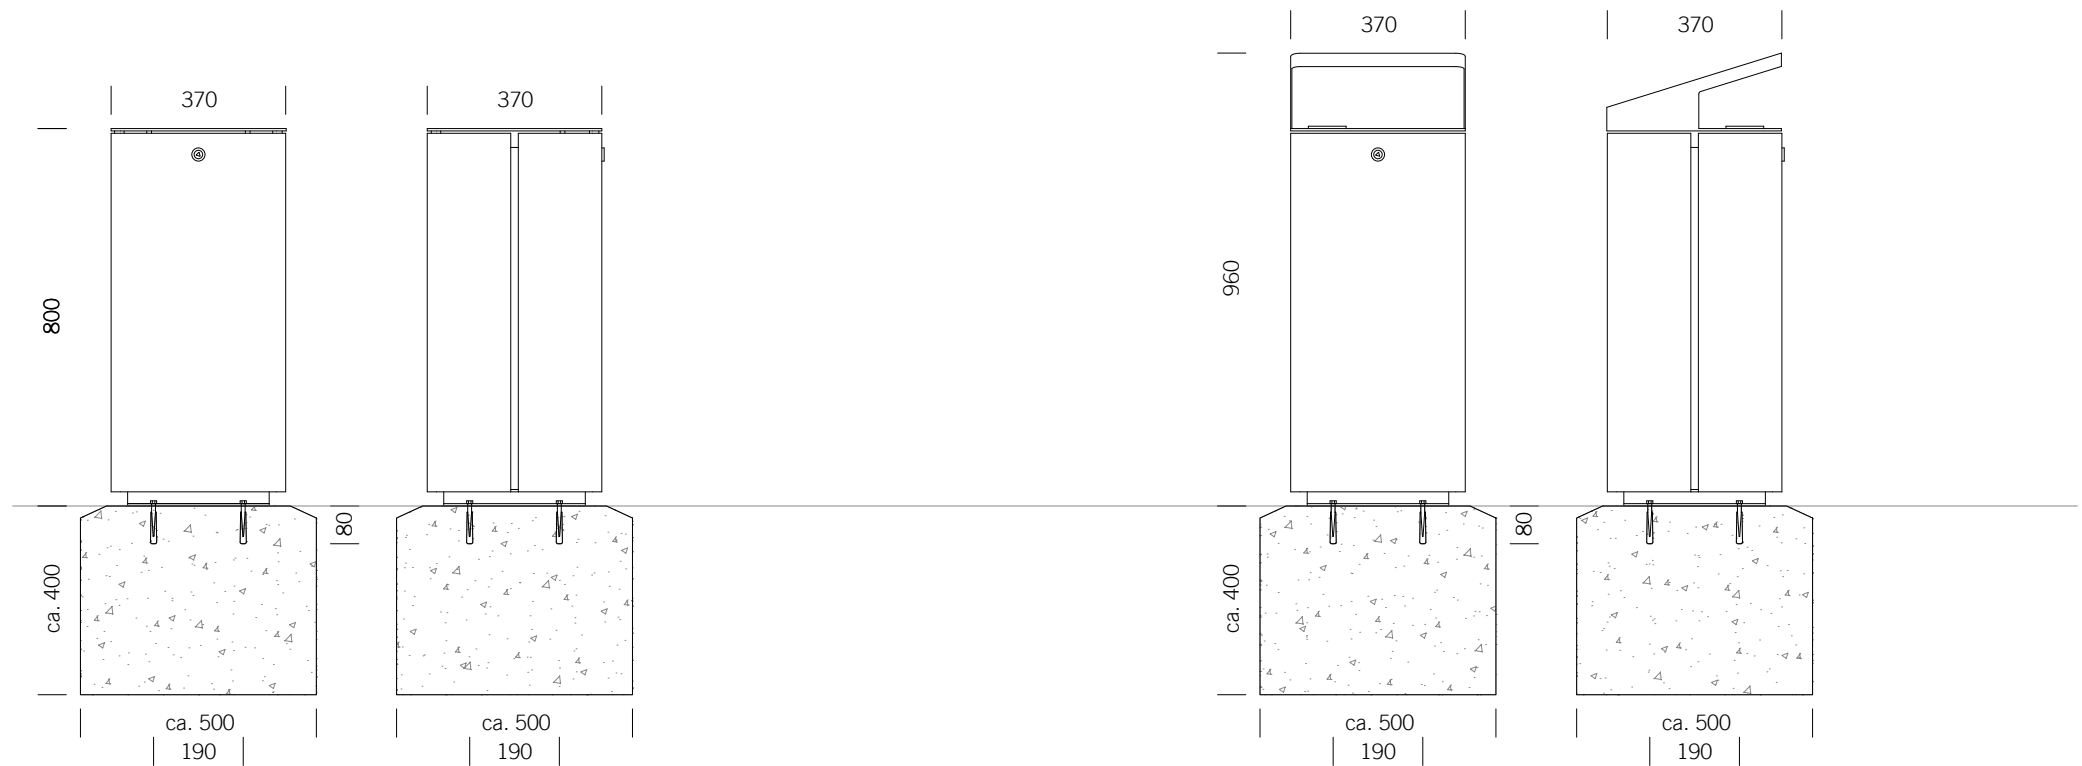

LITTER BIN 810

Flat top or roof top - with or without ashtray

BENKERTBÄNKE

GROUND ANCHOR BOLT-ON, INSTALLATION DEPTH 80 MM

Flat top

Roof top

Foundations depend on local conditions - This is only a suggestion without warranty