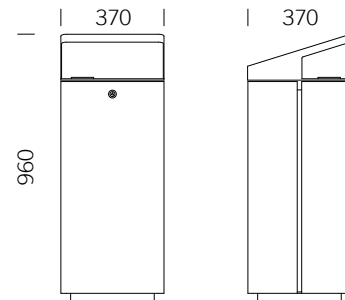

LITTER BIN 810

Flat top or roof top - with or without ashtray

BENKERTBÄNKE

LITTER BIN 810

Flat top or roof top - with or without ashtray

BENKERTBÄNKE

LITTER BIN 810

Flat top or roof top - with or without ashtray

BENKERTBÄNKE

Flat top

Roof top

GROUND ANCHOR

1. Concrete-in, installation depth 250 mm
2. Bolt-on, installation depth 80 mm

DIMENSIONS

Length:	370 mm
Width:	370 mm
Height:	800 mm
Capacity:	58 L
Weight:	30 / 35 kg

FRAME

Stainless steel type 304 | powder-coated

LINER

Ashtray capacity: approx. 1.5 litres
Material: Stainless steel type 304 | blank

LITTER BIN 810

Flat top or roof top - with or without ashtray

BENKERTBÄNKE