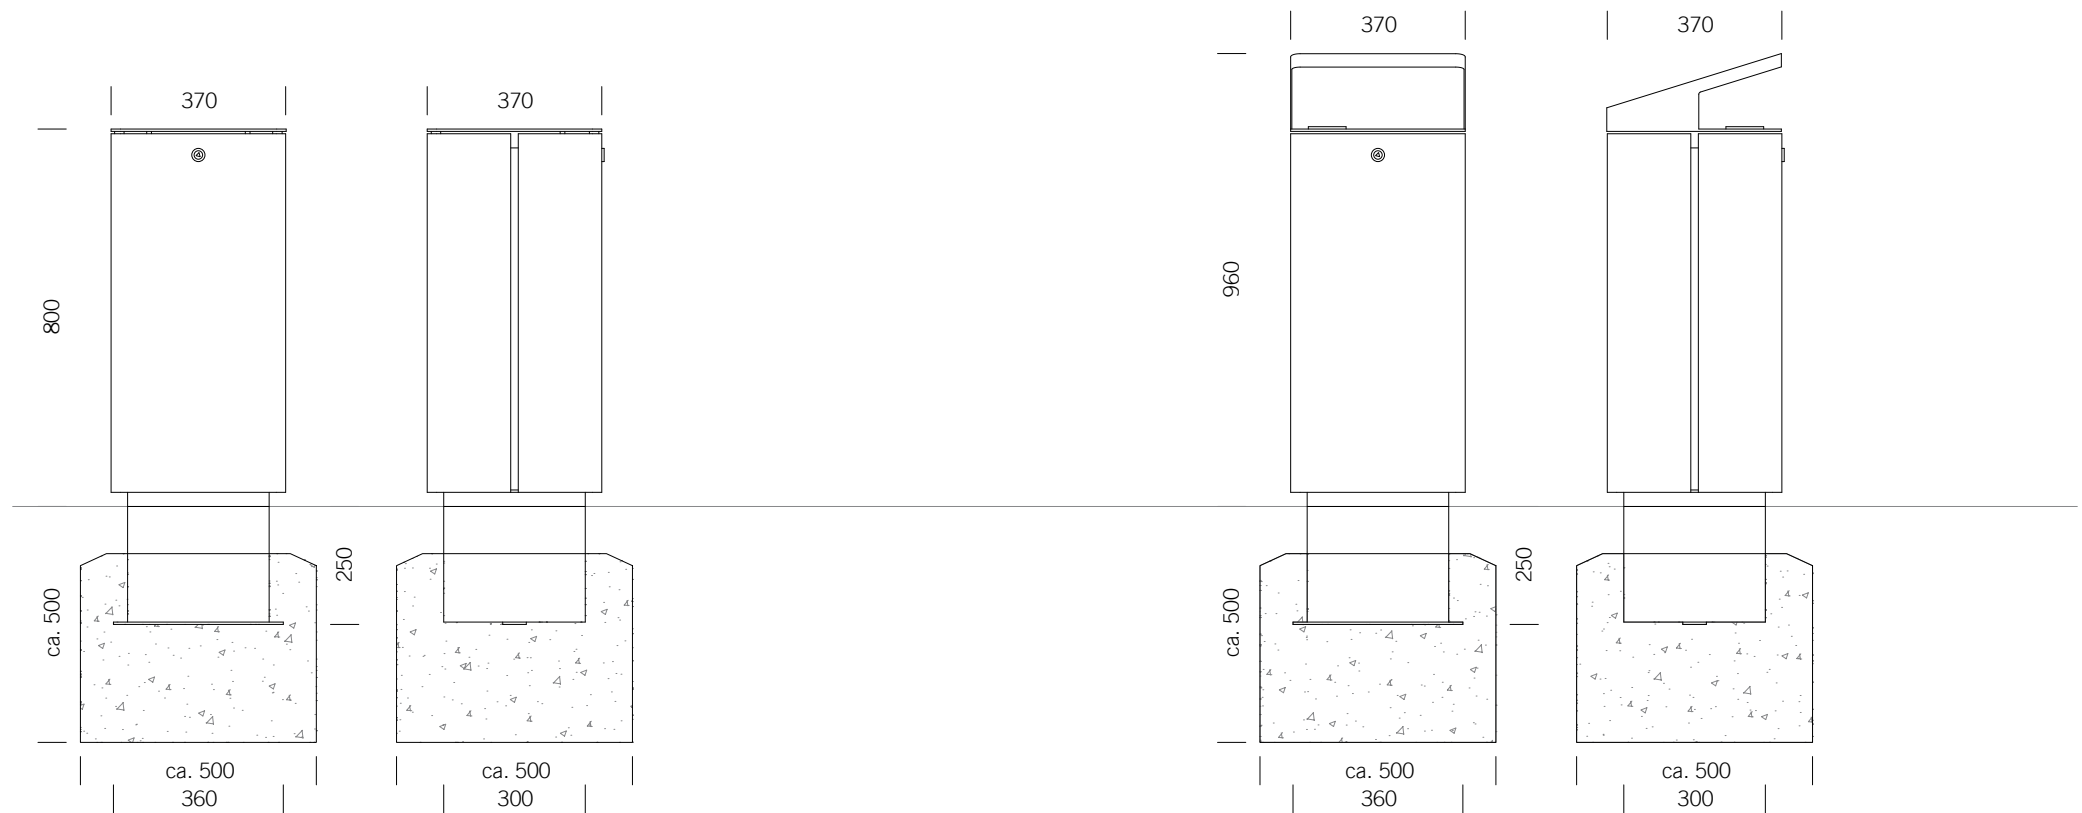

BENKERTBÄNKE

Flat top

Roof top

GROUND ANCHOR

1. Concrete-in, installation depth 250 mm
2. Bolt-on, installation depth 80 mm

DIMENSIONS

Length:	370 mm
Width:	370 mm
Height:	800 mm
Capacity:	58 L
Weight:	30 / 35 kg

FRAME

Stainless steel type 304 | powder-coated

LINER

Ashtray capacity: approx. 1.5 litres
Material: Stainless steel type 304 | blank

LITTER BIN 810

Flat top or roof top - with or without ashtray

BENKERTBÄNKE

GROUND ANCHOR CONCRETE-IN, INSTALLATION DEPTH 250 MM

Flat top

Roof top

Foundations depend on local conditions - This is only a suggestion without warranty

LITTER BIN 810

Flat top or roof top - with or without ashtray