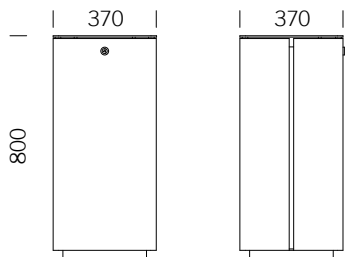

LITTER BIN 810

Flat top or roof top - with or without ashtray

BENKERTBÄNKE

LITTER BIN 810

Flat top or roof top - with or without ashtray

BENKERTBÄNKE

LITTER BIN 810

Flat top or roof top - with or without ashtray

BENKERTBÄNKE

Flat top

Roof top

GROUND ANCHOR

1. Concrete-in, installation depth 250 mm
2. Bolt-on, installation depth 80 mm

DIMENSIONS

Length:	370 mm
Width:	370 mm
Height:	800 mm
Capacity:	58 L
Weight:	30 / 35 kg

FRAME

Stainless steel type 304 | powder-coated

LINER

Ashtray capacity: approx. 1.5 litres
Material: Stainless steel type 304 | blank

LITTER BIN 810

Flat top or roof top - with or without ashtray

BENKERTBÄNKE