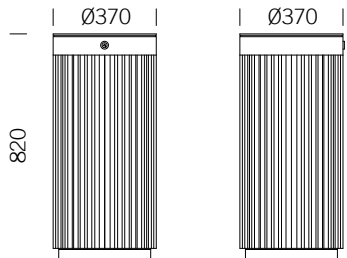

LITTER BIN 620

Flat top or roof top - with or without ashtray

BENKERTBÄNKE

LITTER BIN 620

Flat top or roof top - with or without ashtray

BENKERTBÄNKE

LITTER BIN 620

Flat top or roof top - with or without ashtray

BENKERTBÄNKE

Flat top

Roof top

GROUND ANCHOR

1. Concrete-in, installation depth 250 mm
2. Bolt-on, installation depth 80 mm

DIMENSIONS

Ø:	370 mm
Height:	820 mm
Capacity:	50 L
Weight:	30 / 35 kg

FRAME

Stainless steel type 304 | powder-coated

LINER

Ashtray capacity: approx. 1.5 litres
Material: Stainless steel type 304 | blank

LITTER BIN 620

Flat top or roof top - with or without ashtray

BENKERTBÄNKE

GROUND ANCHOR CONCRETE-IN, INSTALLATION DEPTH 250 MM