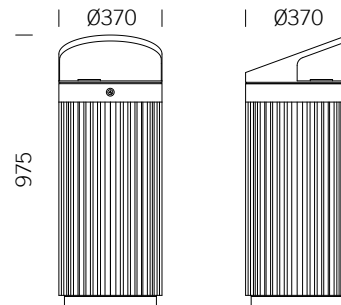

LITTER BIN 620

Flat top or roof top - with or without ashtray

BENKERTBÄNKE

LITTER BIN 620

Flat top or roof top - with or without ashtray

BENKERTBÄNKE

LITTER BIN 620

Flat top or roof top - with or without ashtray

BENKERTBÄNKE

Flat top

Roof top

GROUND ANCHOR

1. Concrete-in, installation depth 250 mm
2. Bolt-on, installation depth 80 mm

DIMENSIONS

Ø:	370 mm
Height:	820 mm
Capacity:	50 L
Weight:	30 / 35 kg

FRAME

Stainless steel type 304 | powder-coated

LINER

Ashtray capacity: approx. 1.5 litres
Material: Stainless steel type 304 | blank

LITTER BIN 620

Flat top or roof top - with or without ashtray

BENKERTBÄNKE

GROUND ANCHOR CONCRETE-IN, INSTALLATION DEPTH 250 MM