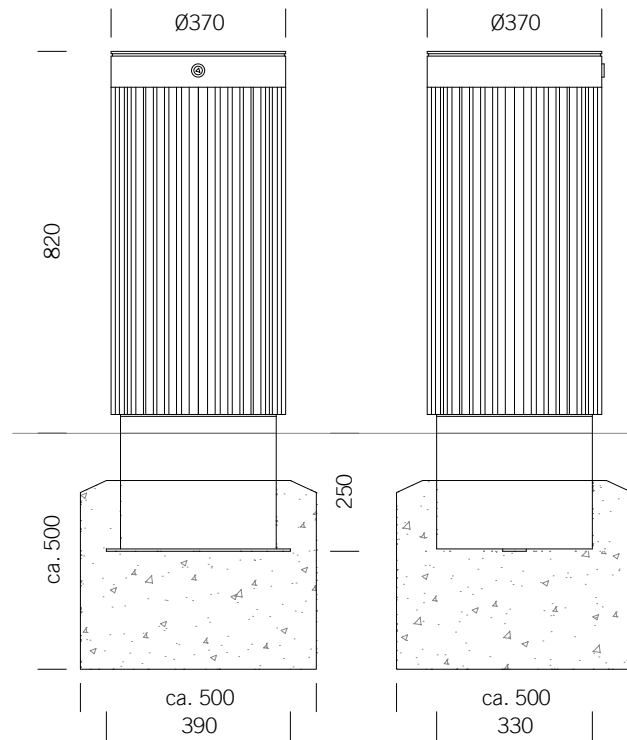

BENKERTBÄNKE

Flat top

Roof top

GROUND ANCHOR

1. Concrete-in, installation depth 250 mm
2. Bolt-on, installation depth 80 mm

DIMENSIONS

Ø:	370 mm
Height:	820 mm
Capacity:	50 L
Weight:	30 / 35 kg

FRAME

Stainless steel type 304 | powder-coated

LINER

Ashtray capacity: approx. 1.5 litres
Material: Stainless steel type 304 | blank

LITTER BIN 620

Flat top or roof top - with or without ashtray

BENKERTBÄNKE

GROUND ANCHOR CONCRETE-IN, INSTALLATION DEPTH 250 MM

Flat top

Roof top

Foundations depend on local conditions - This is only a suggestion without warranty

LITTER BIN 620

Flat top or roof top - with or without ashtray

BENKERTBÄNKE

GROUND ANCHOR BOLT-ON, INSTALLATION DEPTH 80 MM