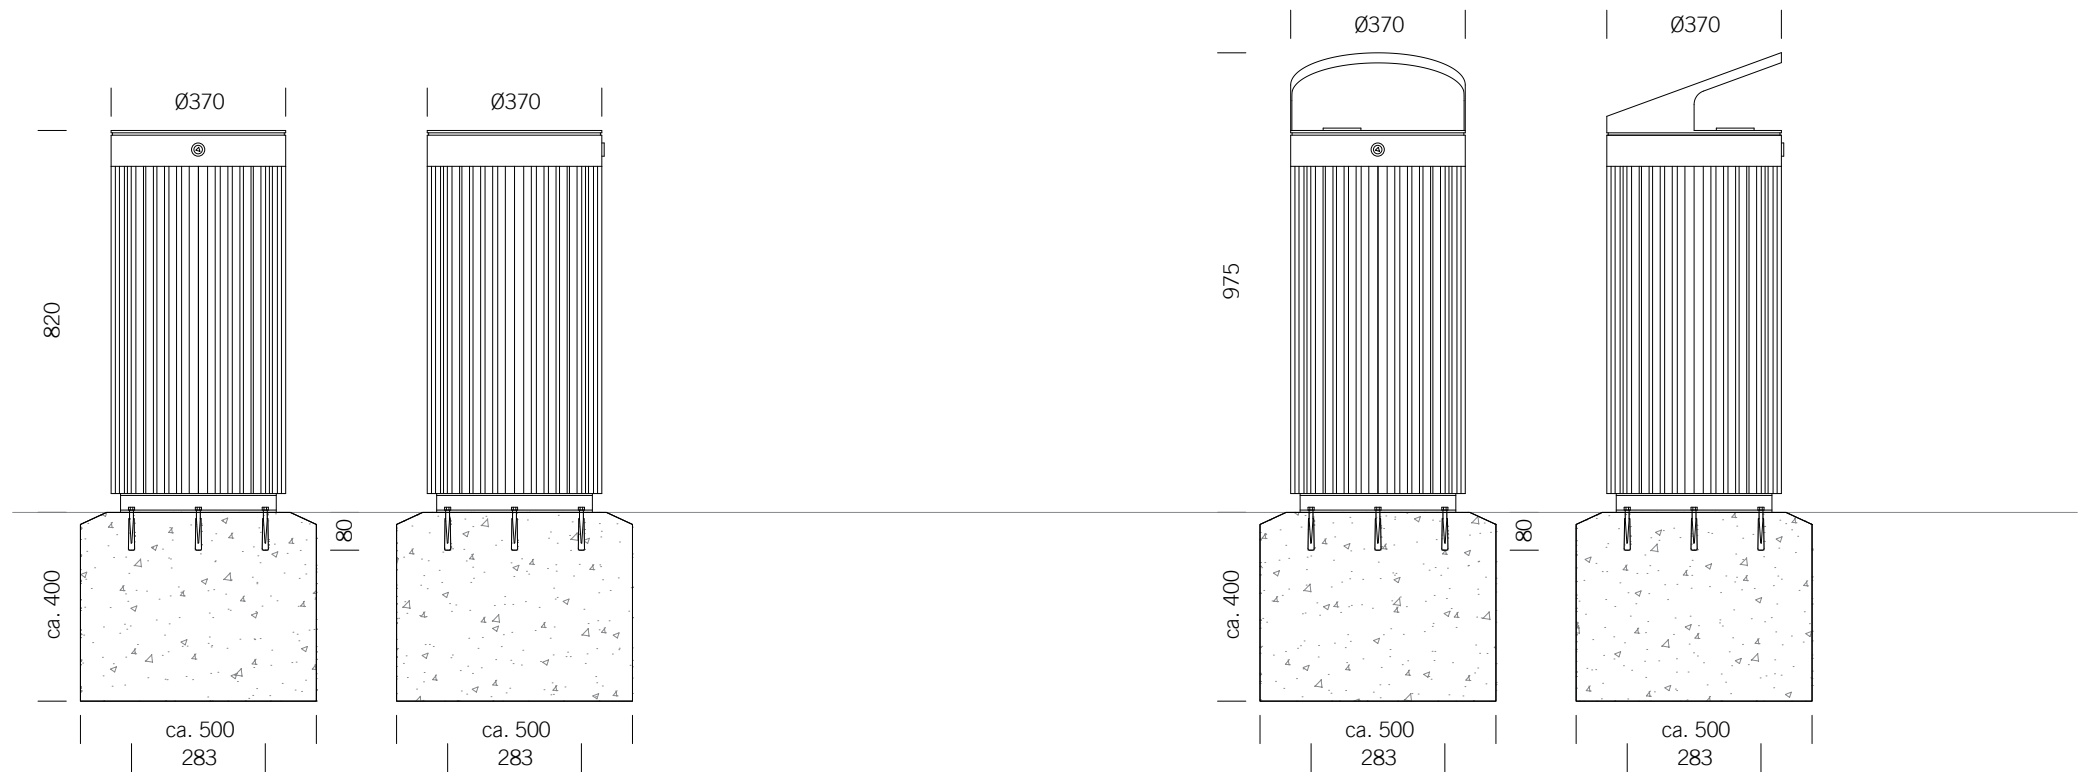

LITTER BIN 620

Flat top or roof top - with or without ashtray

BENKERTBÄNKE

GROUND ANCHOR BOLT-ON, INSTALLATION DEPTH 80 MM

Flat top

Roof top

Foundations depend on local conditions - This is only a suggestion without warranty