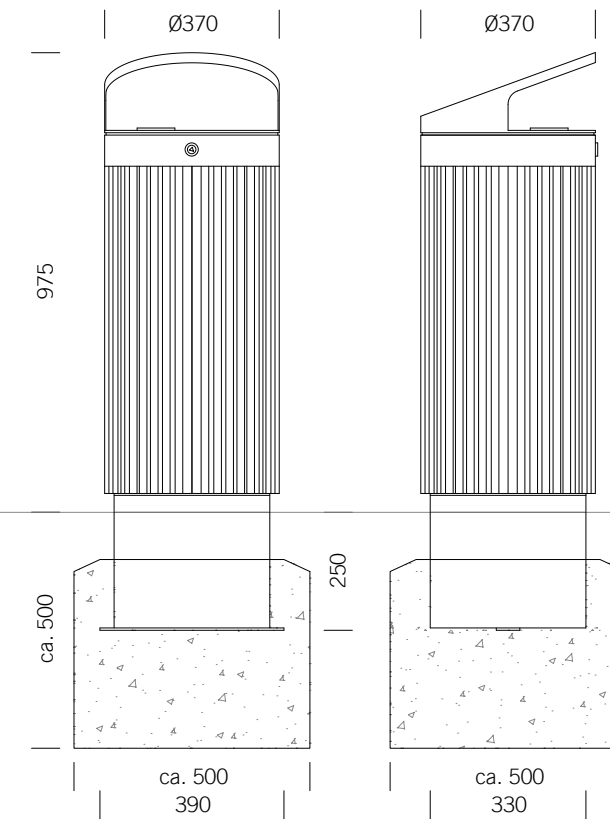

BENKERTBÄNKE

Flat top

Roof top

GROUND ANCHOR

1. Concrete-in, installation depth 250 mm
2. Bolt-on, installation depth 80 mm

DIMENSIONS

Ø:	370 mm
Height:	820 mm
Capacity:	50 L
Weight:	30 / 35 kg

FRAME

Stainless steel type 304 | powder-coated

LINER

Ashtray capacity: approx. 1.5 litres
Material: Stainless steel type 304 | blank

LITTER BIN 620

Flat top or roof top - with or without ashtray

BENKERTBÄNKE

GROUND ANCHOR CONCRETE-IN, INSTALLATION DEPTH 250 MM

Flat top

Roof top

Foundations depend on local conditions - This is only a suggestion without warranty

LITTER BIN 620

Flat top or roof top - with or without ashtray

BENKERTBÄNKE

GROUND ANCHOR BOLT-ON, INSTALLATION DEPTH 80 MM