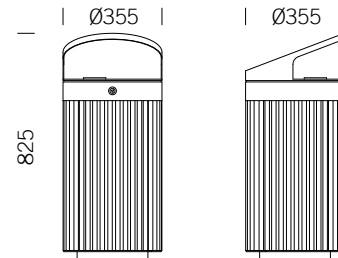

LITTER BIN 610

Flat top or roof top - with or without ashtray

BENKERTBÄNKE

LITTER BIN 610

Flat top or roof top - with or without ashtray

BENKERTBÄNKE

LITTER BIN 610

Flat top or roof top - with or without ashtray

BENKERTBÄNKE

Flat top

Roof top

GROUND ANCHOR

1. Concrete-in, installation depth 250 mm
2. Bolt-on, installation depth 80 mm

DIMENSIONS

Ø:	355 mm
Height:	660 mm
Capacity:	37 L
Weight:	25 / 30 kg

FRAME

Stainless steel type 304 | powder-coated

LINER

Ashtray capacity: approx. 1.5 litres
Material: Stainless steel type 304 | blank

LITTER BIN 610

Flat top or roof top - with or without ashtray

BENKERTBÄNKE

GROUND ANCHOR CONCRETE-IN, INSTALLATION DEPTH 250 MM