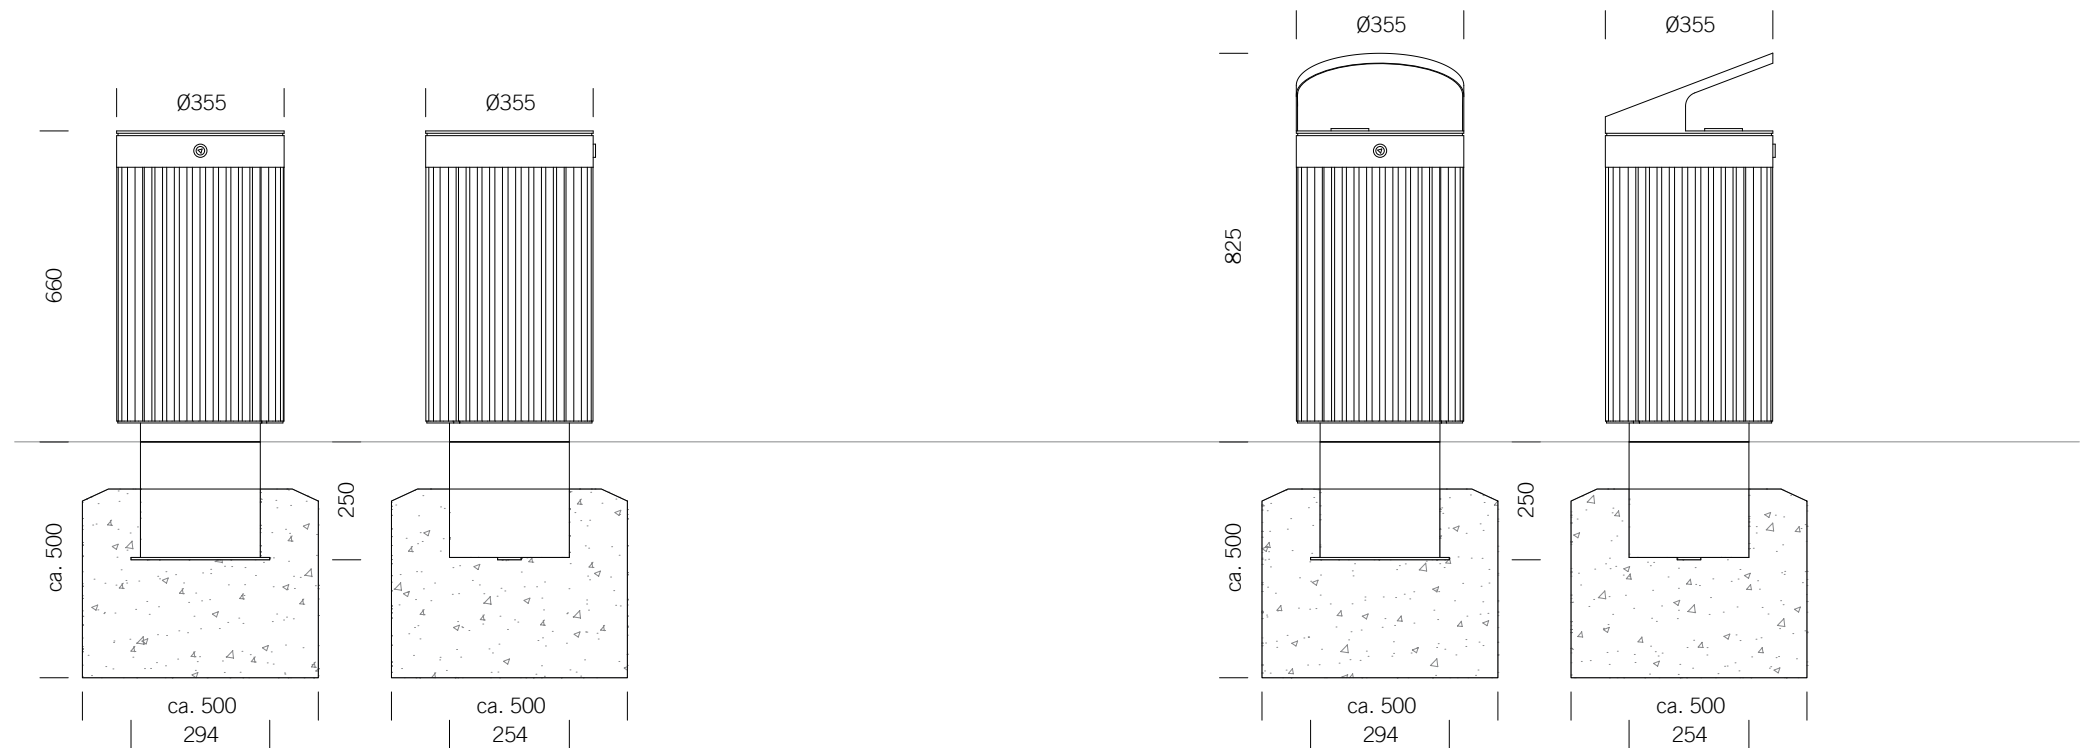

BENKERTBÄNKE

Flat top

Roof top

GROUND ANCHOR

1. Concrete-in, installation depth 250 mm
2. Bolt-on, installation depth 80 mm

DIMENSIONS

Ø:	355 mm
Height:	660 mm
Capacity:	37 L
Weight:	25 / 30 kg

FRAME

Stainless steel type 304 | powder-coated

LINER

Ashtray capacity: approx. 1.5 litres
Material: Stainless steel type 304 | blank

LITTER BIN 610

Flat top or roof top - with or without ashtray

BENKERTBÄNKE

GROUND ANCHOR CONCRETE-IN, INSTALLATION DEPTH 250 MM

Flat top

Roof top

Foundations depend on local conditions - This is only a suggestion without warranty

LITTER BIN 610

Flat top or roof top - with or without ashtray

BENKERTBÄNKE

GROUND ANCHOR BOLT-ON, INSTALLATION DEPTH 80 MM