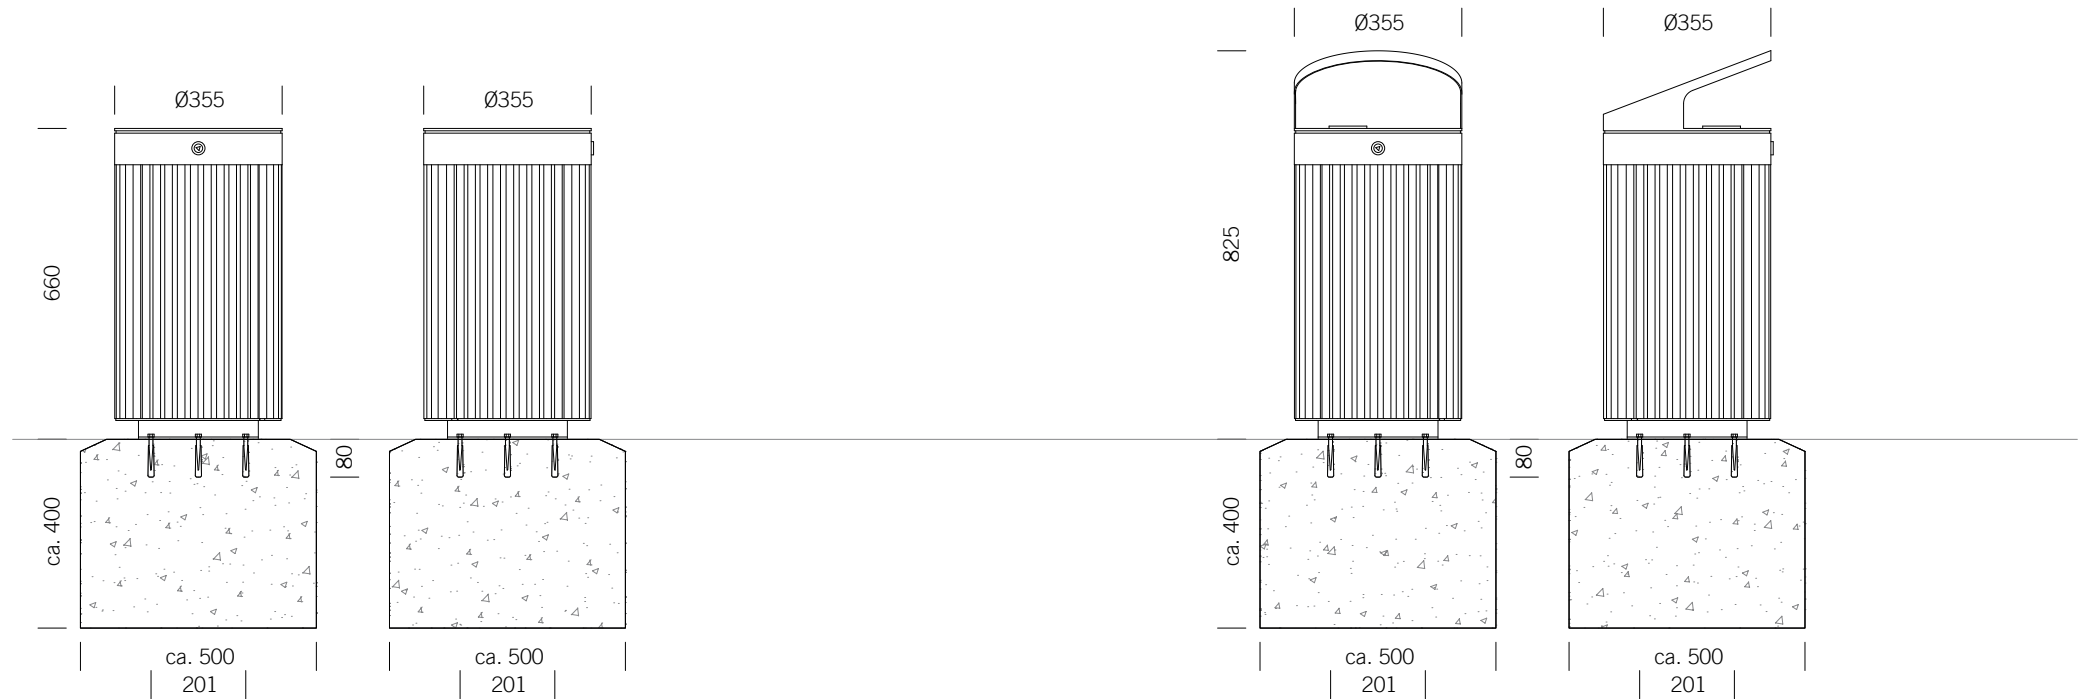

LITTER BIN 610

Flat top or roof top - with or without ashtray

BENKERTBÄNKE

GROUND ANCHOR BOLT-ON, INSTALLATION DEPTH 80 MM

Flat top

Roof top

Foundations depend on local conditions - This is only a suggestion without warranty