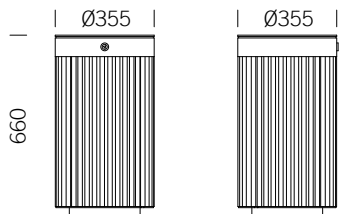

LITTER BIN 610

Flat top or roof top - with or without ashtray

BENKERTBÄNKE

LITTER BIN 610

Flat top or roof top - with or without ashtray

BENKERTBÄNKE

LITTER BIN 610

Flat top or roof top - with or without ashtray

BENKERTBÄNKE

Flat top

Roof top

GROUND ANCHOR

1. Concrete-in, installation depth 250 mm
2. Bolt-on, installation depth 80 mm

DIMENSIONS

Ø:	355 mm
Height:	660 mm
Capacity:	37 L
Weight:	25 / 30 kg

FRAME

Stainless steel type 304 | powder-coated

LINER

Ashtray capacity: approx. 1.5 litres
Material: Stainless steel type 304 | blank

LITTER BIN 610

Flat top or roof top - with or without ashtray

BENKERTBÄNKE

GROUND ANCHOR CONCRETE-IN, INSTALLATION DEPTH 250 MM