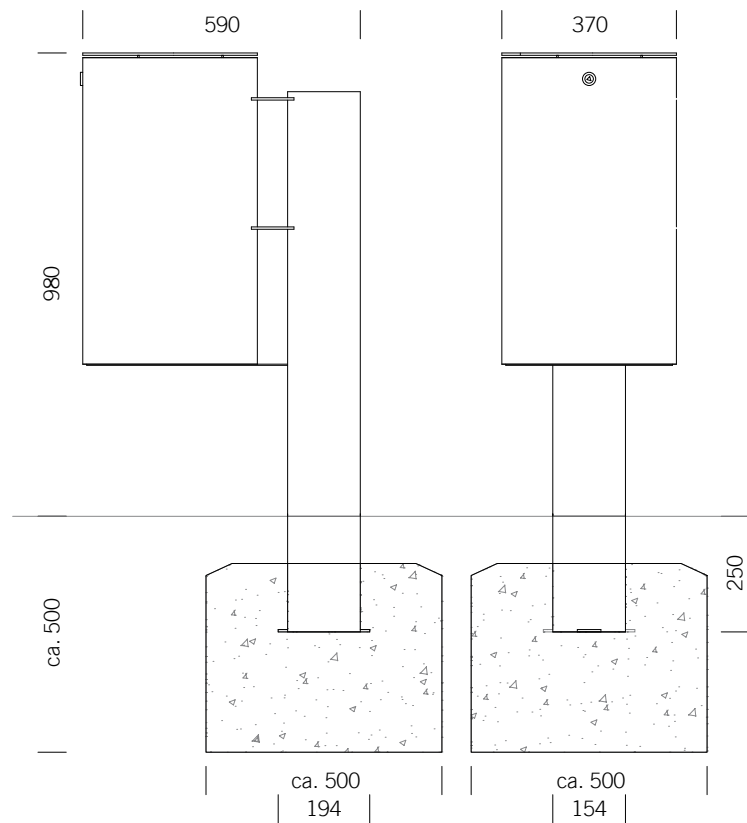

LITTER BIN 230

Flat top or roof top - with or without ashtray

BENKERTBÄNKE

GROUND ANCHOR CONCRETE-IN, INSTALLATION DEPTH 250 MM

Flat top