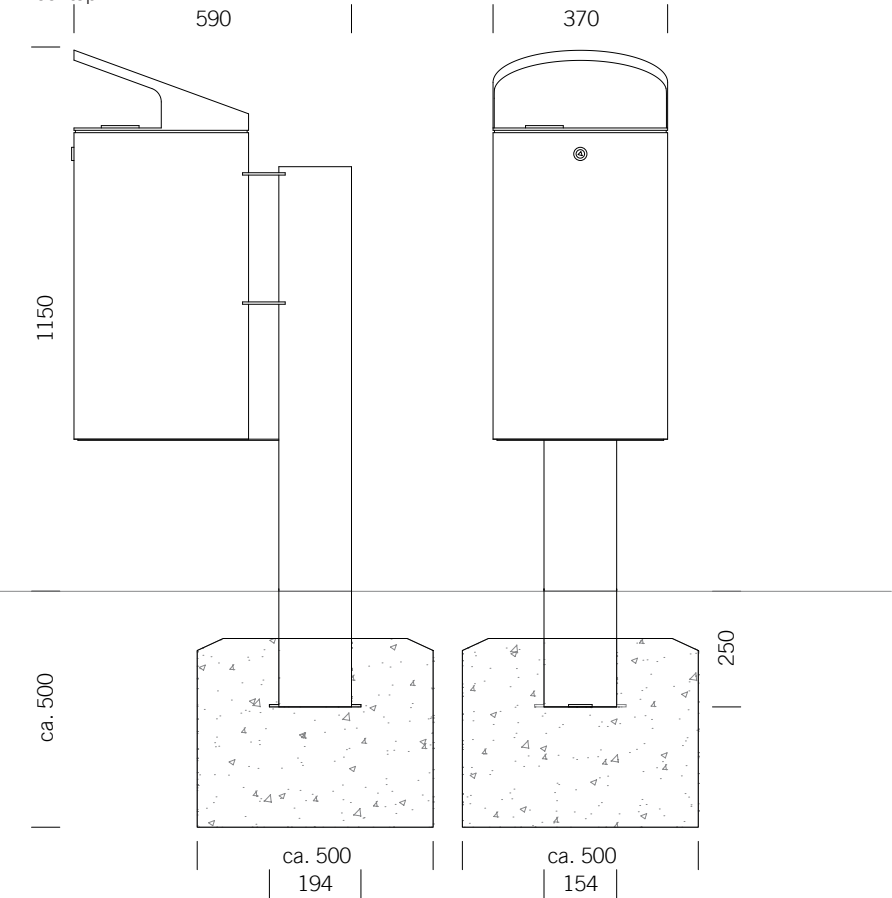

## DIMENSIONS

Length:	370 mm
Width:	590 mm
Height:	900 mm
Capacity:	37 L
Weight:	30 / 35 kg

## LINER

Ashtray capacity: approx. 1.5 litres  
Material: Stainless steel type 304 | blank

# LITTER BIN 230

Flat top or roof top - with or without ashtray

**BENKERTBÄNKE**

GROUND ANCHOR CONCRETE-IN, INSTALLATION DEPTH 250 MM

Flat top

Roof top

Foundations depend on local conditions - This is only a suggestion without warranty