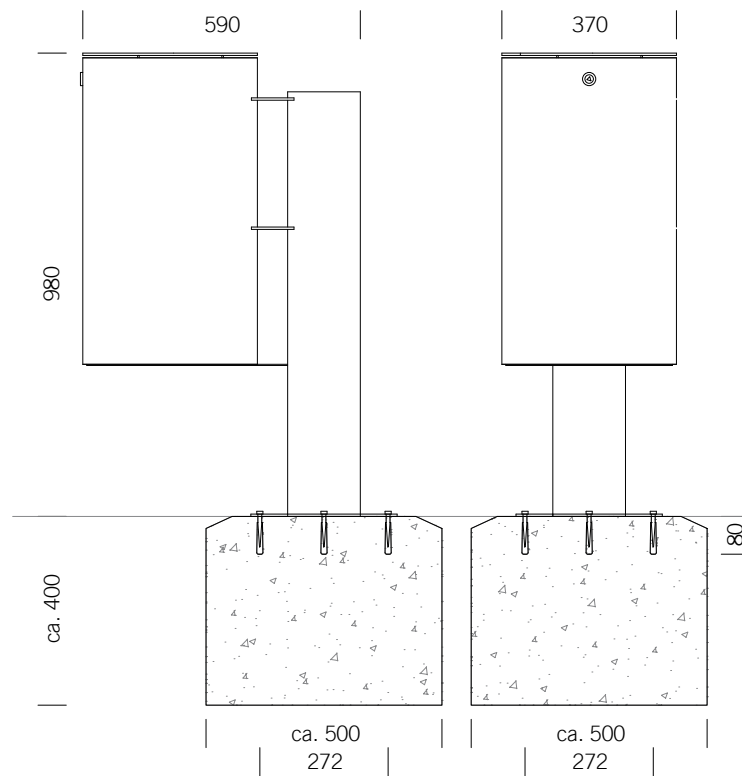

LITTER BIN 230

Flat top or roof top - with or without ashtray

BENKERTBÄNKE

GROUND ANCHOR BOLT-ON, INSTALLATION DEPTH 80 MM

Flat top