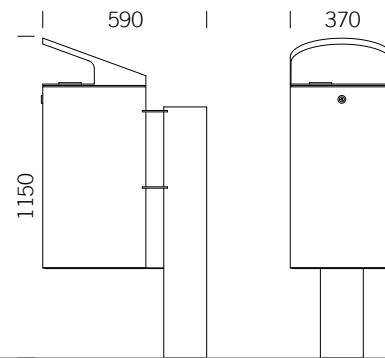

# LITTER BIN 230

Flat top or roof top - with or without ashtray

# BENKERTBÄNKE

Flat top

Roof top

## DIMENSIONS

Length:	370 mm
Width:	590 mm
Height:	900 mm
Capacity:	37 L
Weight:	30 / 35 kg

## LINER

Ashtray capacity: approx. 1.5 litres  
Material: Stainless steel type 304 | blank