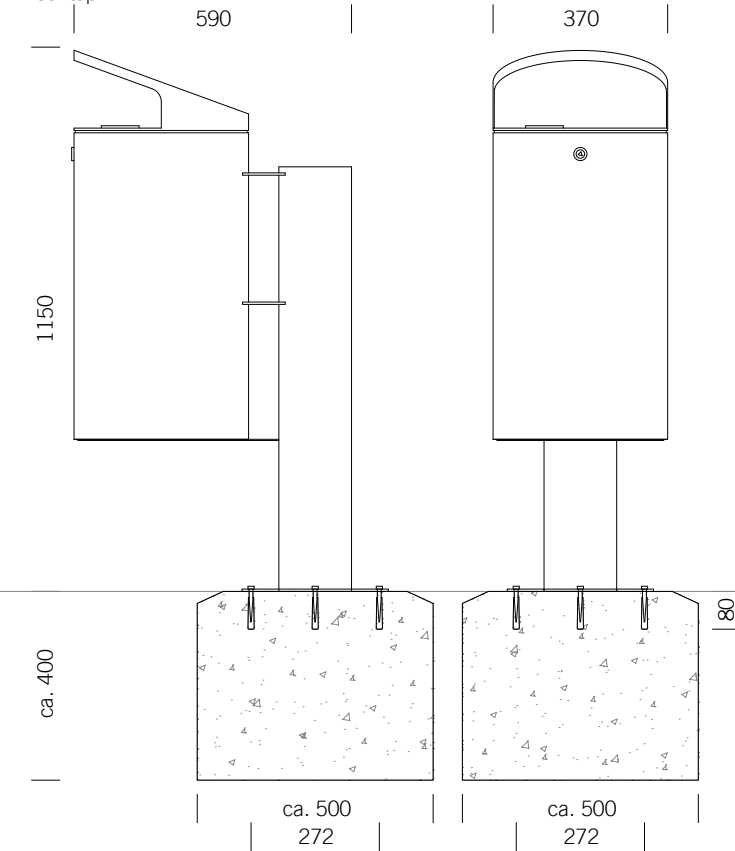

## DIMENSIONS

Length:	370 mm
Width:	590 mm
Height:	900 mm
Capacity:	37 L
Weight:	30 / 35 kg

## LINER

Ashtray capacity: approx. 1.5 litres  
Material: Stainless steel type 304 | blank

# LITTER BIN 230

Flat top or roof top - with or without ashtray

**BENKERTBÄNKE**

GROUND ANCHOR CONCRETE-IN, INSTALLATION DEPTH 250 MM

Flat top

Roof top

Foundations depend on local conditions - This is only a suggestion without warranty

# LITTER BIN 230

Flat top or roof top - with or without ashtray

**BENKERTBÄNKE**

GROUND ANCHOR BOLT-ON, INSTALLATION DEPTH 80 MM

Flat top

Roof top

Foundations depend on local conditions - This is only a suggestion without warranty