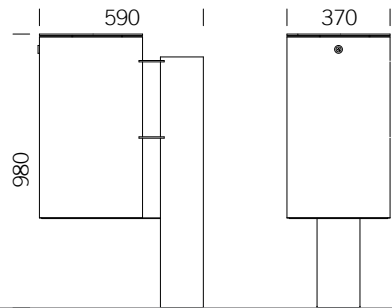

LITTER BIN 230

Flat top or roof top - with or without ashtray

BENKERTBÄNKE

Flat top