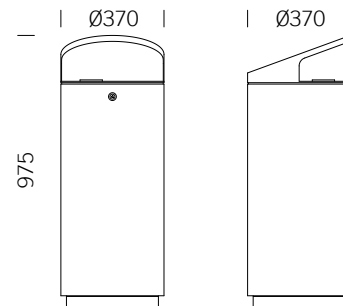

LITTER BIN 220

Flat top or roof top - with or without ashtray

BENKERTBÄNKE

LITTER BIN 220

Flat top or roof top - with or without ashtray

BENKERTBÄNKE

LITTER BIN 220

Flat top or roof top - with or without ashtray

BENKERTBÄNKE

Flat top

Roof top

GROUND ANCHOR

1. Concrete-in, installation depth 250 mm
2. Bolt-on, installation depth 80 mm

DIMENSIONS

Ø:	370 mm
Height:	820 mm
Capacity:	50 L
Weight:	30 / 35 kg

FRAME

Stainless steel type 304 | powder-coated

LINER

Ashtray capacity: approx. 1.5 litres
Material: Stainless steel type 304 | blank

LITTER BIN 220

Flat top or roof top - with or without ashtray

BENKERTBÄNKE

GROUND ANCHOR CONCRETE-IN, INSTALLATION DEPTH 250 MM