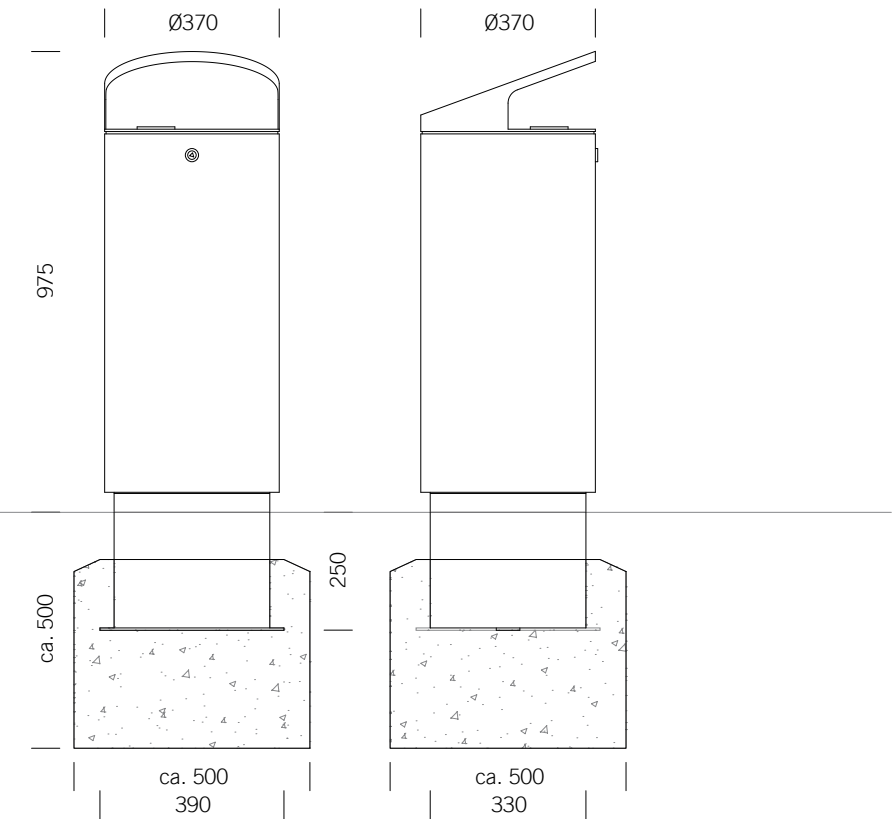

BENKERTBÄNKE

Flat top

Roof top

GROUND ANCHOR

1. Concrete-in, installation depth 250 mm
2. Bolt-on, installation depth 80 mm

DIMENSIONS

Ø:	370 mm
Height:	820 mm
Capacity:	50 L
Weight:	30 / 35 kg

FRAME

Stainless steel type 304 | powder-coated

LINER

Ashtray capacity: approx. 1.5 litres
Material: Stainless steel type 304 | blank

LITTER BIN 220

Flat top or roof top - with or without ashtray

BENKERTBÄNKE

GROUND ANCHOR CONCRETE-IN, INSTALLATION DEPTH 250 MM

Flat top

Roof top

Foundations depend on local conditions - This is only a suggestion without warranty

LITTER BIN 220

Flat top or roof top - with or without ashtray

BENKERTBÄNKE

GROUND ANCHOR BOLT-ON, INSTALLATION DEPTH 80 MM