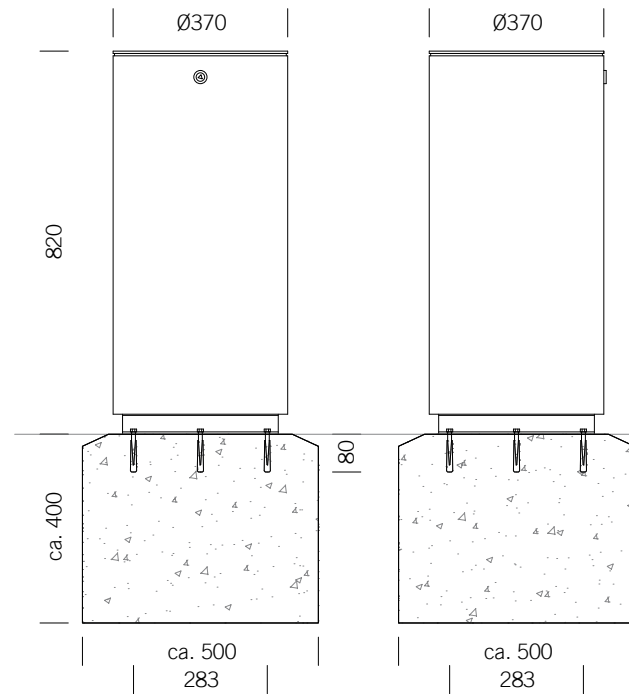

LITTER BIN 220

Flat top or roof top - with or without ashtray

BENKERTBÄNKE

GROUND ANCHOR BOLT-ON, INSTALLATION DEPTH 80 MM

Flat top