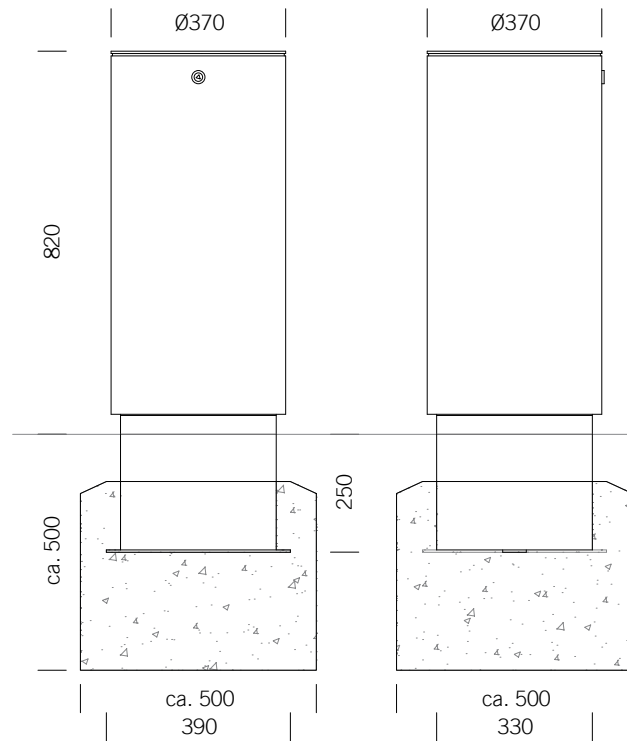

BENKERTBÄNKE

Flat top

Roof top

GROUND ANCHOR

1. Concrete-in, installation depth 250 mm
2. Bolt-on, installation depth 80 mm

DIMENSIONS

Ø:	370 mm
Height:	820 mm
Capacity:	50 L
Weight:	30 / 35 kg

FRAME

Stainless steel type 304 | powder-coated

LINER

Ashtray capacity: approx. 1.5 litres
Material: Stainless steel type 304 | blank

LITTER BIN 220

Flat top or roof top - with or without ashtray

BENKERTBÄNKE

GROUND ANCHOR CONCRETE-IN, INSTALLATION DEPTH 250 MM

Flat top

Roof top

Foundations depend on local conditions - This is only a suggestion without warranty

LITTER BIN 220

Flat top or roof top - with or without ashtray

BENKERTBÄNKE

GROUND ANCHOR BOLT-ON, INSTALLATION DEPTH 80 MM