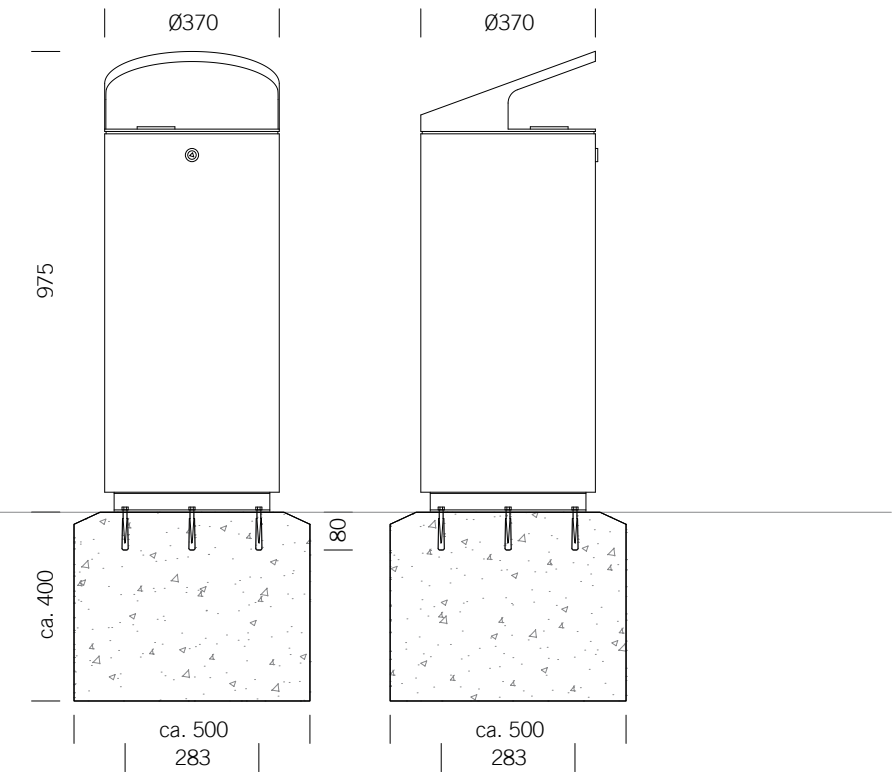

LITTER BIN 220

Flat top or roof top - with or without ashtray

BENKERTBÄNKE

GROUND ANCHOR BOLT-ON, INSTALLATION DEPTH 80 MM

Flat top

Roof top

Foundations depend on local conditions - This is only a suggestion without warranty