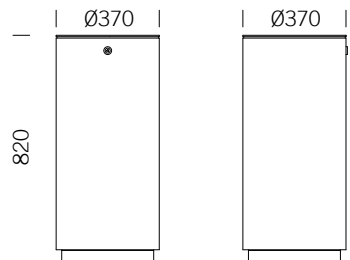

LITTER BIN 220

Flat top or roof top - with or without ashtray

BENKERTBÄNKE

LITTER BIN 220

Flat top or roof top - with or without ashtray

BENKERTBÄNKE

LITTER BIN 220

Flat top or roof top - with or without ashtray

BENKERTBÄNKE

Flat top

Roof top

GROUND ANCHOR

1. Concrete-in, installation depth 250 mm
2. Bolt-on, installation depth 80 mm

DIMENSIONS

Ø:	370 mm
Height:	820 mm
Capacity:	50 L
Weight:	30 / 35 kg

FRAME

Stainless steel type 304 | powder-coated

LINER

Ashtray capacity: approx. 1.5 litres
Material: Stainless steel type 304 | blank

LITTER BIN 220

Flat top or roof top - with or without ashtray

BENKERTBÄNKE

GROUND ANCHOR CONCRETE-IN, INSTALLATION DEPTH 250 MM