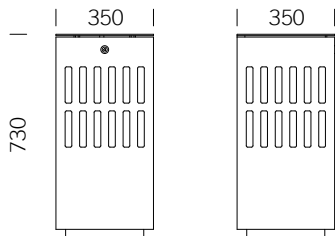

LITTER BIN 1510

Flat top or roof top - with or without ashtray

BENKERTBÄNKE

LITTER BIN 1510

Flat top or roof top - with or without ashtray

BENKERTBÄNKE

LITTER BIN 1510

Flat top or roof top - with or without ashtray

BENKERTBÄNKE

Flat top

Roof top

GROUND ANCHOR

1. Concrete-in, installation depth 250 mm
2. Bolt-on, installation depth 80 mm

DIMENSIONS

Length:	350 mm
Width:	350 mm
Height:	700 mm
Capacity:	46 L

FRAME

Stainless steel type 304 | powder-coated

LINER

Ashtray capacity: approx. 1.5 litres
Material: Stainless steel type 304 | blank

LITTER BIN 1510

Flat top or roof top - with or without ashtray

BENKERTBÄNKE

GROUND ANCHOR CONCRETE-IN, INSTALLATION DEPTH 250 MM