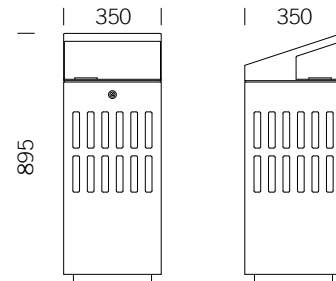

LITTER BIN 1510

Flat top or roof top - with or without ashtray

BENKERTBÄNKE

LITTER BIN 1510

Flat top or roof top - with or without ashtray

BENKERTBÄNKE

LITTER BIN 1510

Flat top or roof top - with or without ashtray

BENKERTBÄNKE

Flat top

Roof top

GROUND ANCHOR

1. Concrete-in, installation depth 250 mm
2. Bolt-on, installation depth 80 mm

DIMENSIONS

Length:	350 mm
Width:	350 mm
Height:	700 mm
Capacity:	46 L

FRAME

Stainless steel type 304 | powder-coated

LINER

Ashtray capacity: approx. 1.5 litres
Material: Stainless steel type 304 | blank

LITTER BIN 1510

Flat top or roof top - with or without ashtray

BENKERTBÄNKE

GROUND ANCHOR CONCRETE-IN, INSTALLATION DEPTH 250 MM