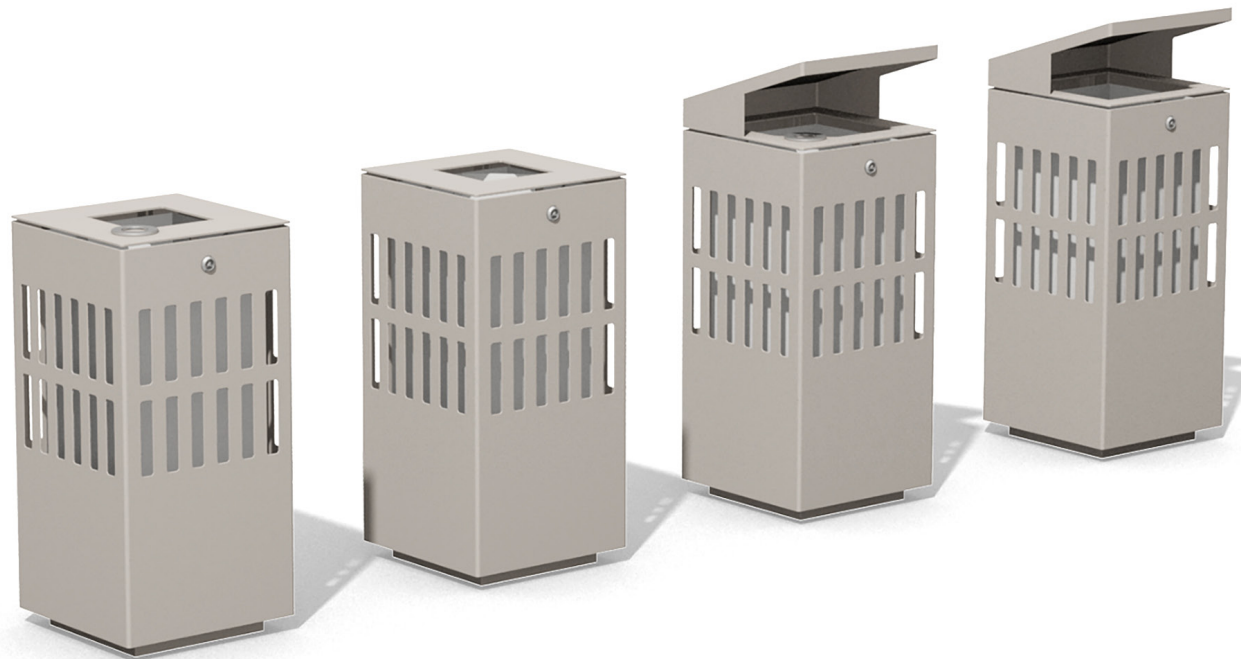

LITTER BIN 1510

Flat top or roof top - with or without ashtray

BENKERTBÄNKE

LITTER BIN 1510

Flat top or roof top - with or without ashtray

BENKERTBÄNKE

LITTER BIN 1510

Flat top or roof top - with or without ashtray

BENKERTBÄNKE

Flat top

Roof top

GROUND ANCHOR

1. Concrete-in, installation depth 250 mm
2. Bolt-on, installation depth 80 mm

DIMENSIONS

Length:	350 mm
Width:	350 mm
Height:	700 mm
Capacity:	46 L

FRAME

Stainless steel type 304 | powder-coated

LINER

Ashtray capacity: approx. 1.5 litres
Material: Stainless steel type 304 | blank

LITTER BIN 1510

Flat top or roof top - with or without ashtray

BENKERTBÄNKE

GROUND ANCHOR CONCRETE-IN, INSTALLATION DEPTH 250 MM

Flat top

Roof top

Foundations depend on local conditions - This is only a suggestion without warranty

LITTER BIN 1510

Flat top or roof top - with or without ashtray

BENKERTBÄNKE

GROUND ANCHOR BOLT-ON, INSTALLATION DEPTH 80 MM