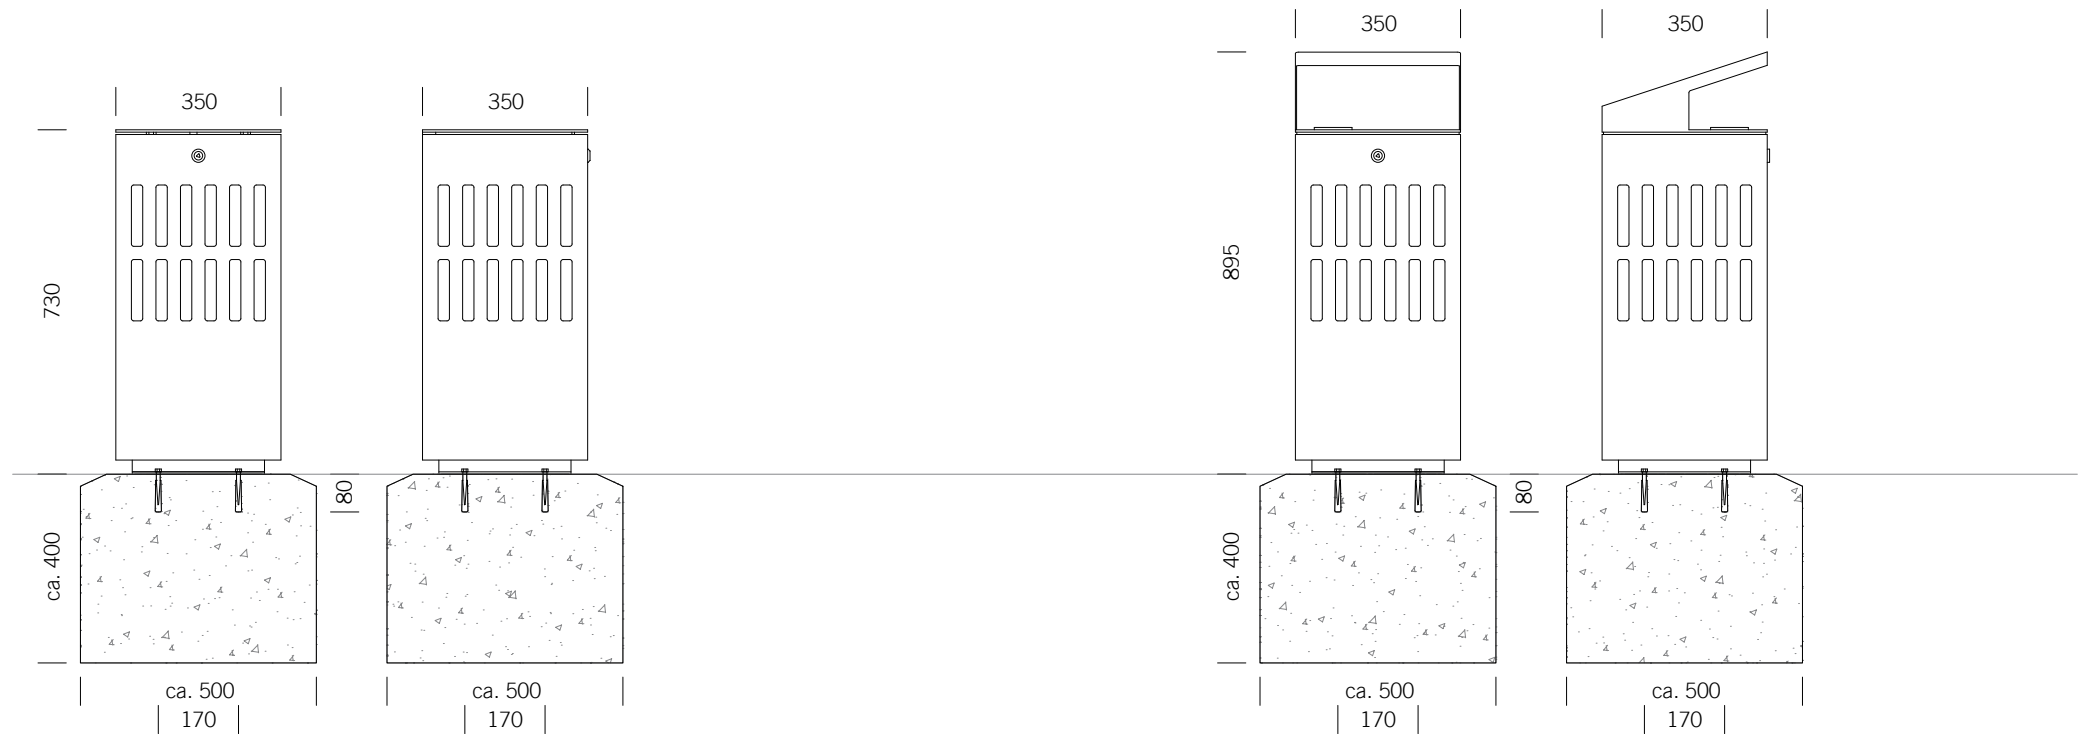

LITTER BIN 1510

Flat top or roof top - with or without ashtray

BENKERTBÄNKE

GROUND ANCHOR BOLT-ON, INSTALLATION DEPTH 80 MM

Flat top

Roof top

Foundations depend on local conditions - This is only a suggestion without warranty