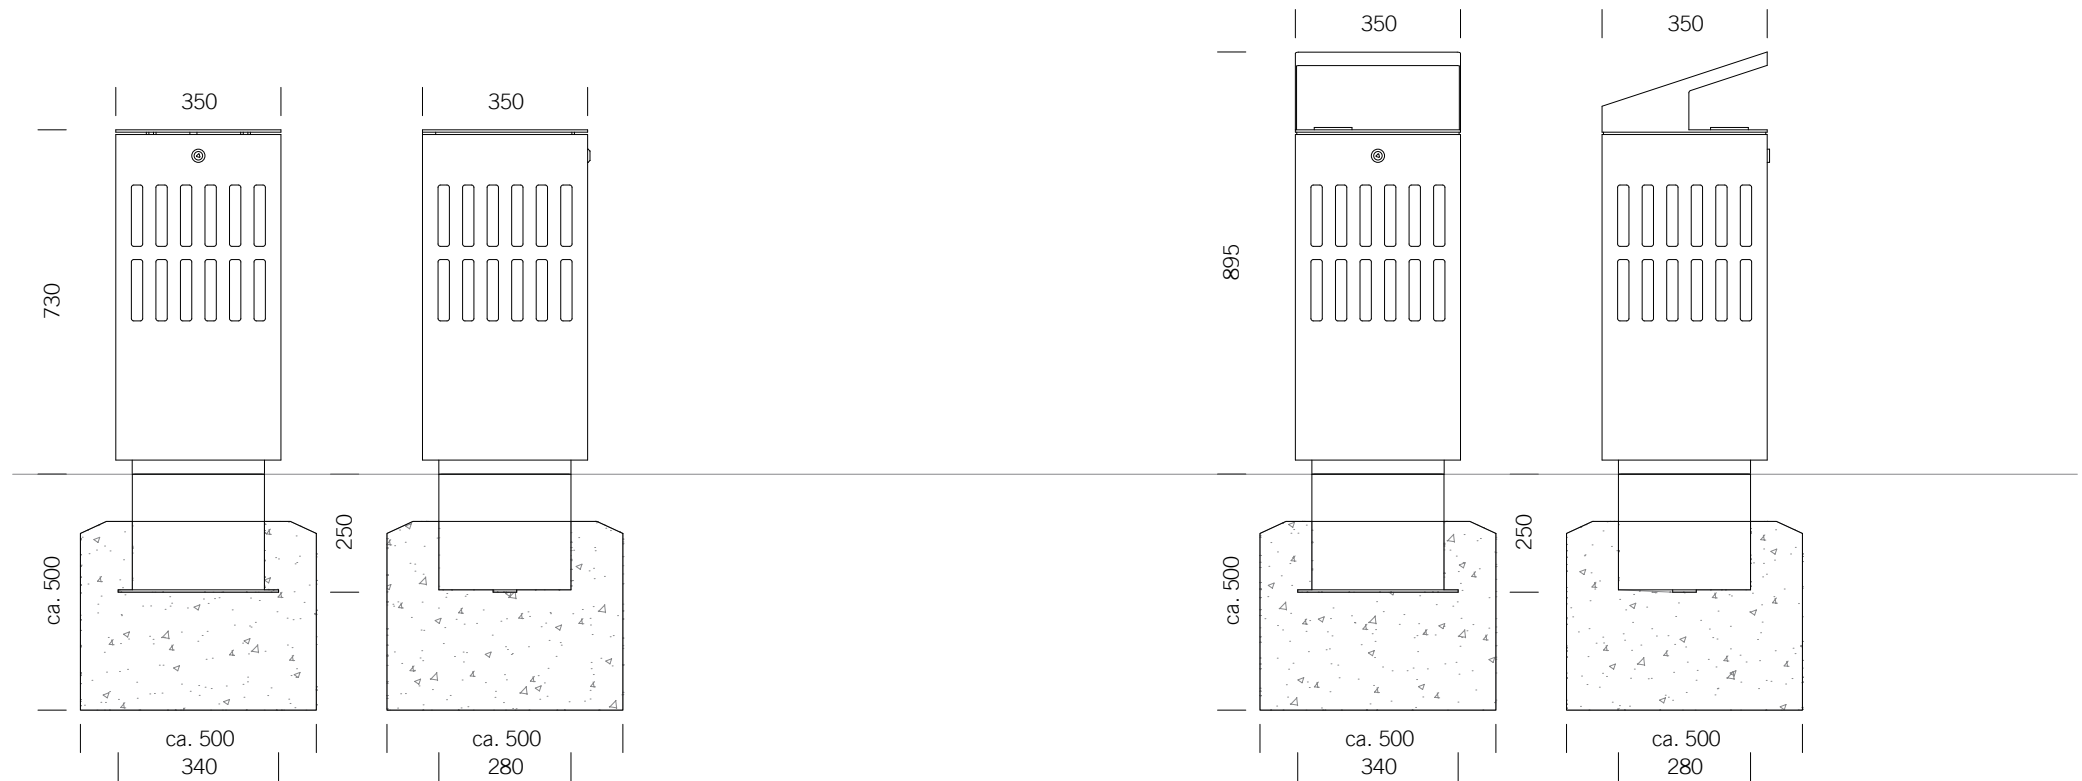

BENKERTBÄNKE

Flat top

Roof top

GROUND ANCHOR

1. Concrete-in, installation depth 250 mm
2. Bolt-on, installation depth 80 mm

DIMENSIONS

Length:	350 mm
Width:	350 mm
Height:	700 mm
Capacity:	46 L

FRAME

Stainless steel type 304 | powder-coated

LINER

Ashtray capacity: approx. 1.5 litres
Material: Stainless steel type 304 | blank

LITTER BIN 1510

Flat top or roof top - with or without ashtray

BENKERTBÄNKE

GROUND ANCHOR CONCRETE-IN, INSTALLATION DEPTH 250 MM

Flat top

Roof top

Foundations depend on local conditions - This is only a suggestion without warranty

LITTER BIN 1510

Flat top or roof top - with or without ashtray

BENKERTBÄNKE

GROUND ANCHOR BOLT-ON, INSTALLATION DEPTH 80 MM