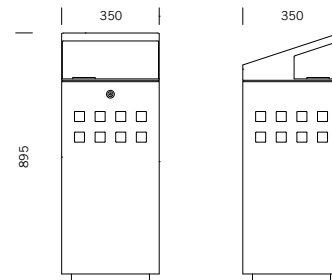

LITTER BIN 1310

Flat top or roof top - with or without ashtray

BENKERTBÄNKE

LITTER BIN 1310

Flat top or roof top - with or without ashtray

BENKERTBÄNKE

LITTER BIN 1310

Flat top or roof top - with or without ashtray

BENKERTBÄNKE

Flat top

Roof top

GROUND ANCHOR

1. Concrete-in, installation depth 250 mm
2. Bolt-on, installation depth 80 mm

DIMENSIONS

Length:	350 mm
Width:	350 mm
Height:	700 mm
Capacity:	46 L
Weight:	25 / 30 kg

FRAME

Stainless steel type 304 | powder-coated

LINER

Ashtray capacity: approx. 1.5 litres
Material: Stainless steel type 304 | blank

LITTER BIN 1310

Flat top or roof top - with or without ashtray

BENKERTBÄNKE