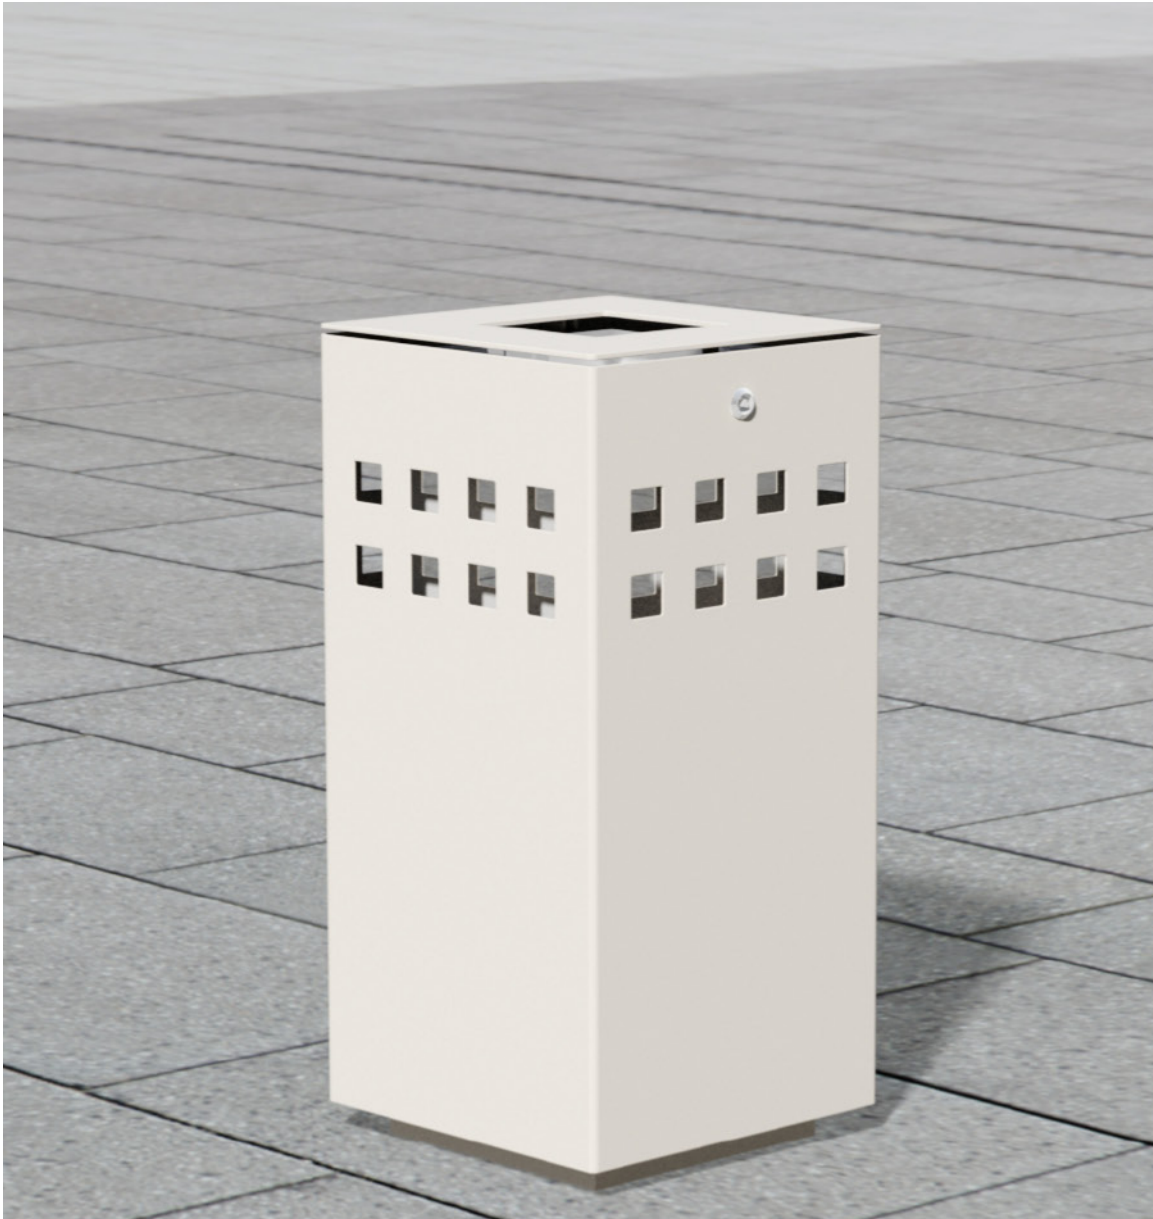

LITTER BIN 1310

Flat top or roof top - with or without ashtray

BENKERTBÄNKE

LITTER BIN 1310

Flat top or roof top - with or without ashtray

BENKERTBÄNKE

LITTER BIN 1310

Flat top or roof top - with or without ashtray

BENKERTBÄNKE

Flat top

Roof top

GROUND ANCHOR

1. Concrete-in, installation depth 250 mm
2. Bolt-on, installation depth 80 mm

DIMENSIONS

Length:	350 mm
Width:	350 mm
Height:	700 mm
Capacity:	46 L
Weight:	25 / 30 kg

FRAME

Stainless steel type 304 | powder-coated

LINER

Ashtray capacity: approx. 1.5 litres
Material: Stainless steel type 304 | blank

LITTER BIN 1310

Flat top or roof top - with or without ashtray

BENKERTBÄNKE

GROUND ANCHOR CONCRETE-IN, INSTALLATION DEPTH 250 MM

Flat top

Roof top

Foundations depend on local conditions - This is only a suggestion without warranty

LITTER BIN 1310

Flat top or roof top - with or without ashtray