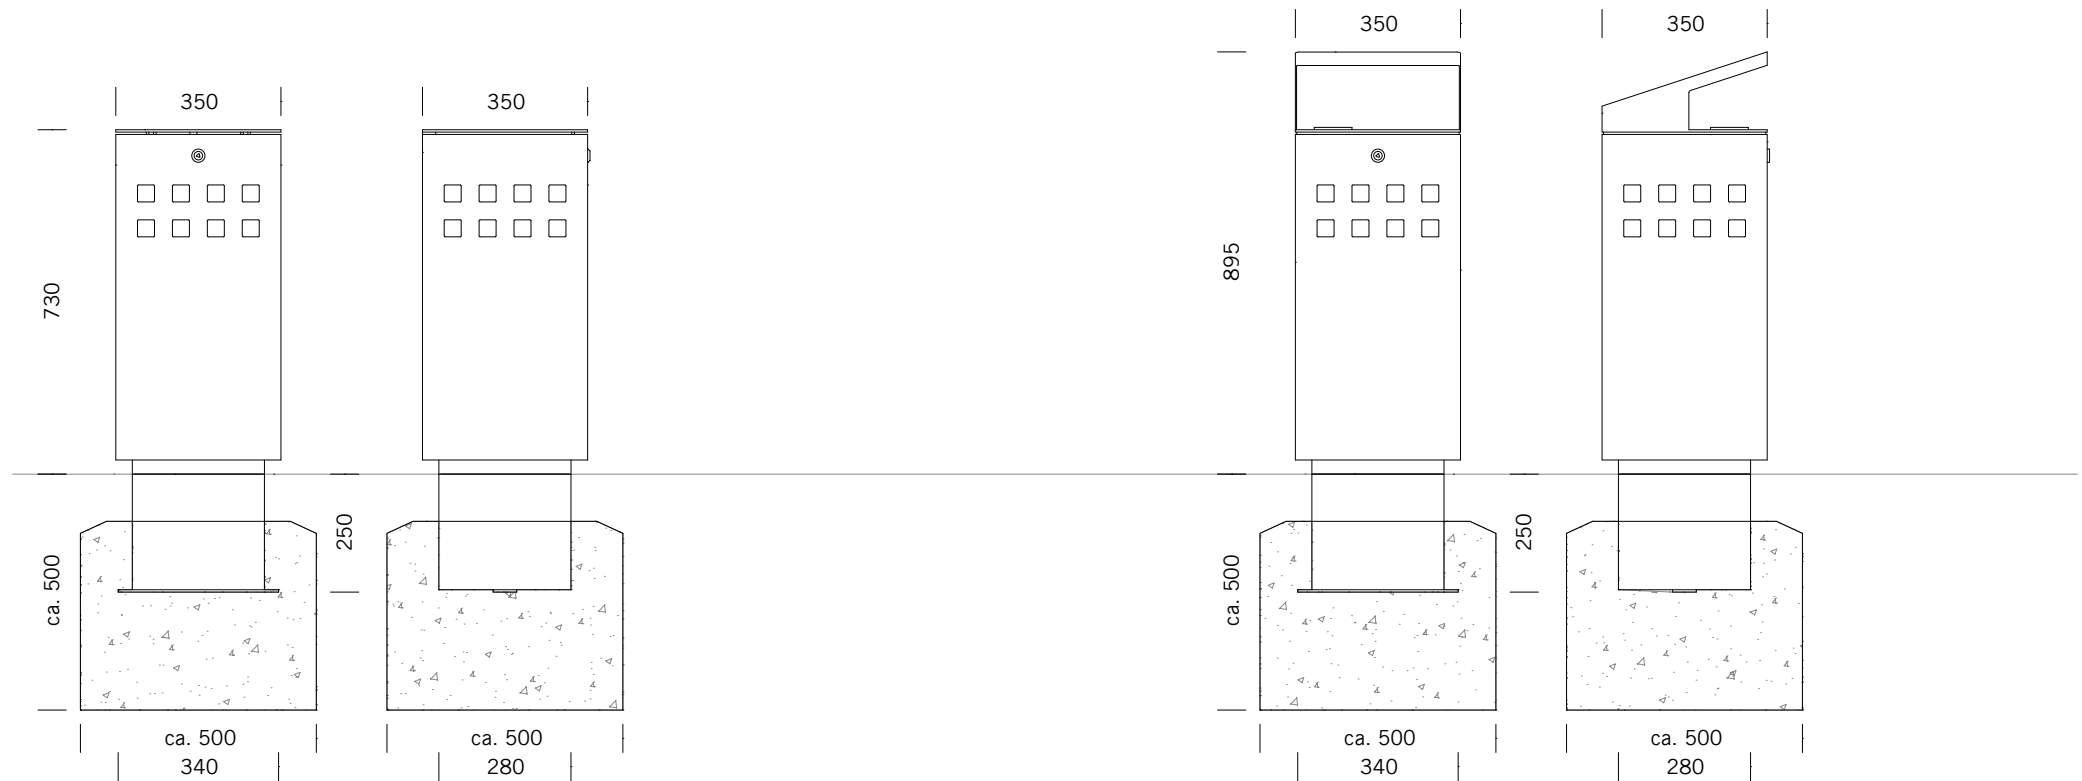

BENKERTBÄNKE

Flat top

Roof top

GROUND ANCHOR

1. Concrete-in, installation depth 250 mm
2. Bolt-on, installation depth 80 mm

DIMENSIONS

Length:	350 mm
Width:	350 mm
Height:	700 mm
Capacity:	46 L
Weight:	25 / 30 kg

FRAME

Stainless steel type 304 | powder-coated

LINER

Ashtray capacity: approx. 1.5 litres
Material: Stainless steel type 304 | blank

LITTER BIN 1310

Flat top or roof top - with or without ashtray

BENKERTBÄNKE

GROUND ANCHOR CONCRETE-IN, INSTALLATION DEPTH 250 MM

Flat top

Roof top

Foundations depend on local conditions - This is only a suggestion without warranty

LITTER BIN 1310

Flat top or roof top - with or without ashtray