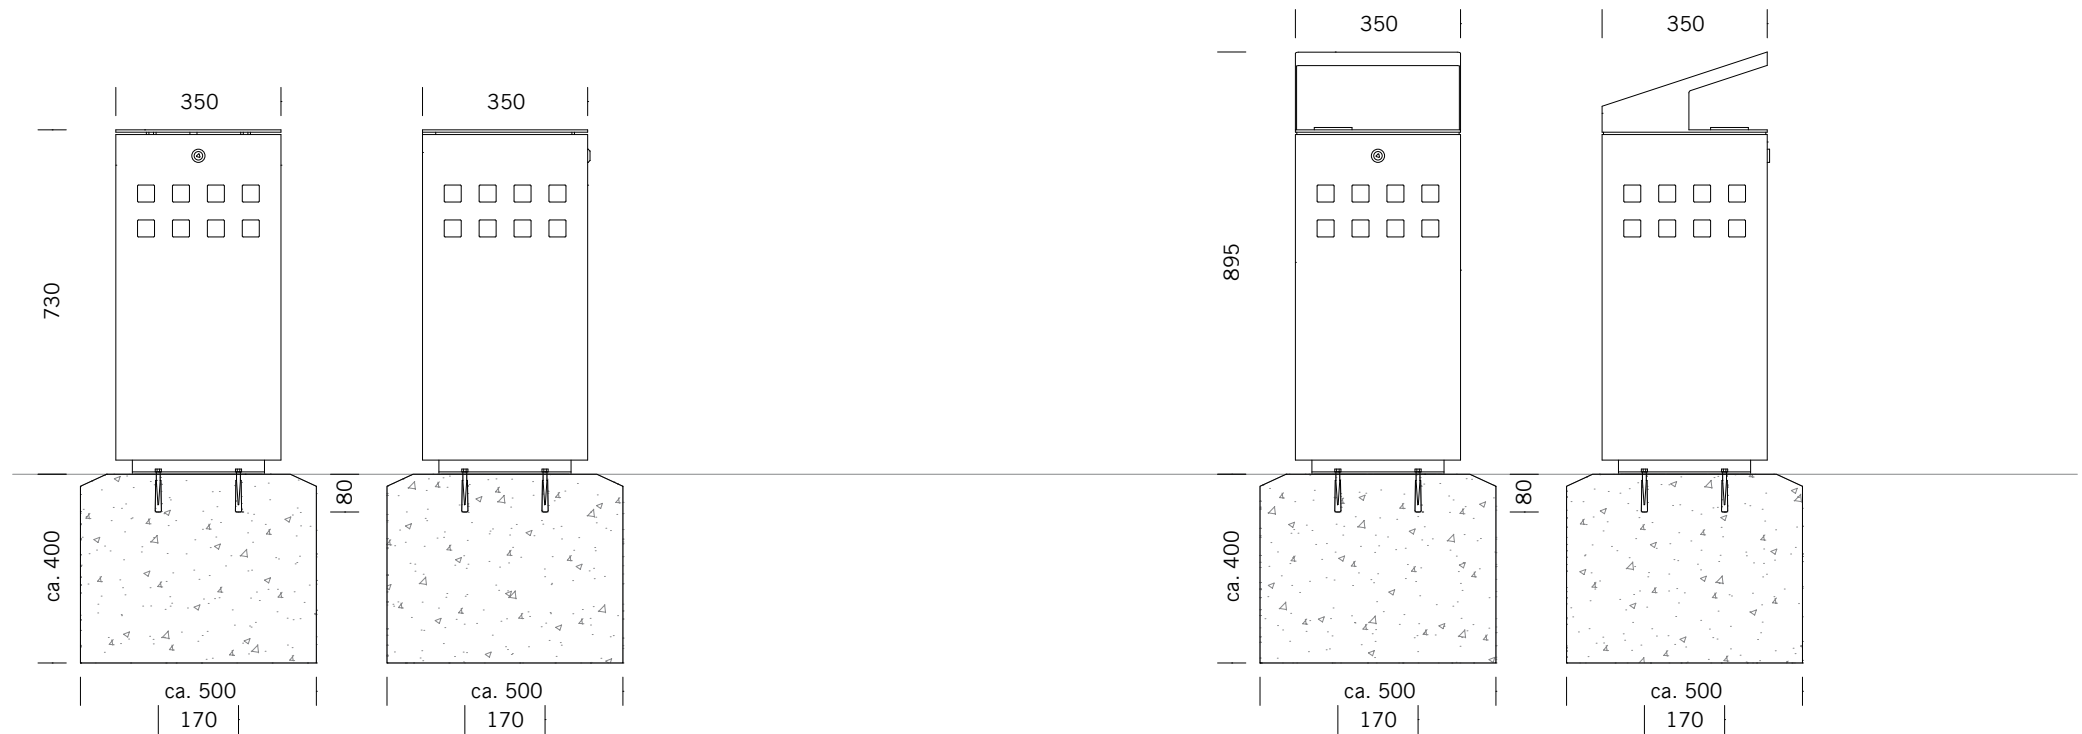

GROUND ANCHOR CONCRETE-IN, INSTALLATION DEPTH 250 MM

Flat top

Roof top

Foundations depend on local conditions - This is only a suggestion without warranty

LITTER BIN 1310

Flat top or roof top - with or without ashtray

BENKERTBÄNKE

GROUND ANCHOR BOLT-ON, INSTALLATION DEPTH 80 MM

Flat top

Roof top

Foundations depend on local conditions - This is only a suggestion without warranty