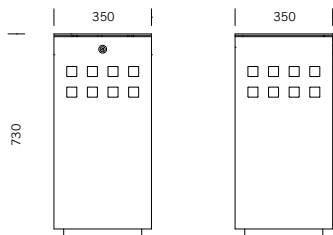

LITTER BIN 1310

Flat top or roof top - with or without ashtray

BENKERTBÄNKE

LITTER BIN 1310

Flat top or roof top - with or without ashtray

BENKERTBÄNKE

LITTER BIN 1310

Flat top or roof top - with or without ashtray

BENKERTBÄNKE

Flat top

Roof top

GROUND ANCHOR

1. Concrete-in, installation depth 250 mm
2. Bolt-on, installation depth 80 mm

DIMENSIONS

Length:	350 mm
Width:	350 mm
Height:	700 mm
Capacity:	46 L
Weight:	25 / 30 kg

FRAME

Stainless steel type 304 | powder-coated

LINER

Ashtray capacity: approx. 1.5 litres
Material: Stainless steel type 304 | blank

LITTER BIN 1310

Flat top or roof top - with or without ashtray

BENKERTBÄNKE