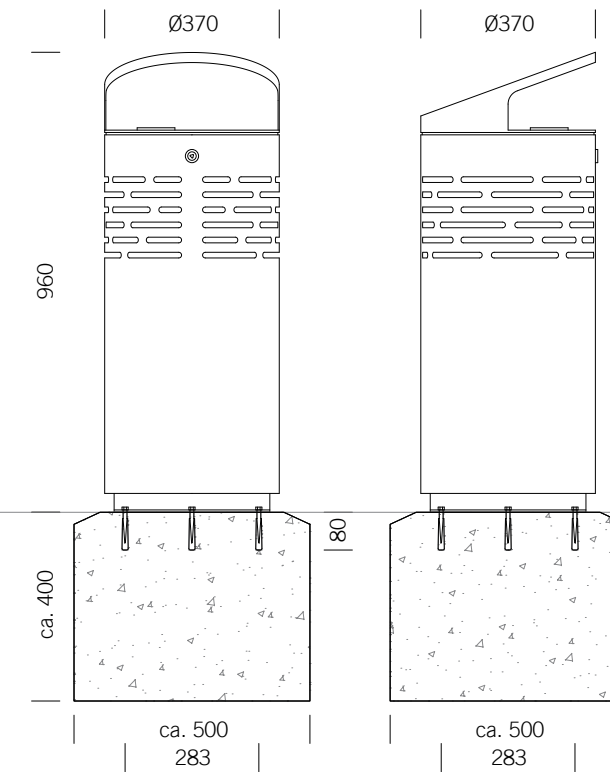

LITTER BIN 1220

Flat top or roof top - with or without ashtray

BENKERTBÄNKE

GROUND ANCHOR BOLT-ON, INSTALLATION DEPTH 80 MM

Flat top

Roof top

Foundations depend on local conditions - This is only a suggestion without warranty