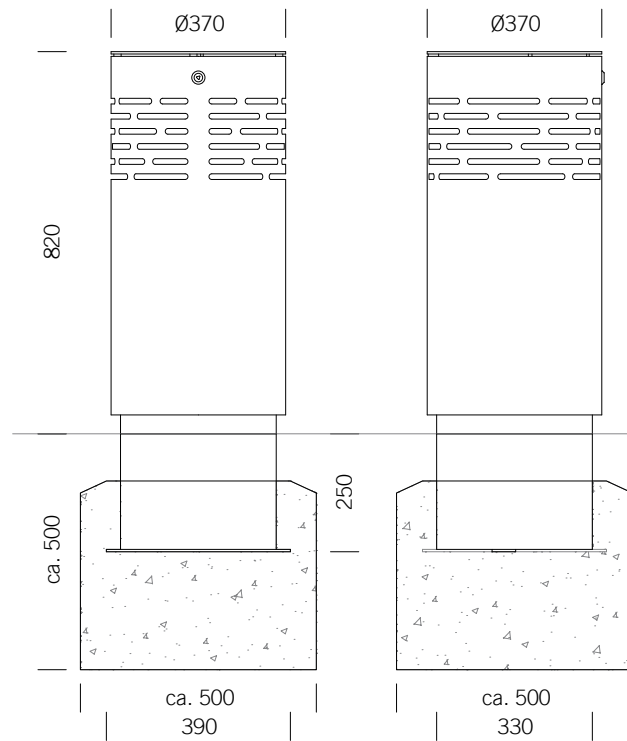

BENKERTBÄNKE

Flat top

Roof top

GROUND ANCHOR

1. Concrete-in, installation depth 250 mm
2. Bolt-on, installation depth 80 mm

DIMENSIONS

Ø:	370 mm
Height:	820 mm
Capacity:	50 L
Weight:	30 / 35 kg

FRAME

Stainless steel type 304 | powder-coated

LINER

Ashtray capacity: approx. 1.5 litres
Material: Stainless steel type 304 | blank

LITTER BIN 1220

Flat top or roof top - with or without ashtray

BENKERTBÄNKE

GROUND ANCHOR CONCRETE-IN, INSTALLATION DEPTH 250 MM

Flat top

Roof top

Foundations depend on local conditions - This is only a suggestion without warranty

LITTER BIN 1220

Flat top or roof top - with or without ashtray

BENKERTBÄNKE

GROUND ANCHOR BOLT-ON, INSTALLATION DEPTH 80 MM