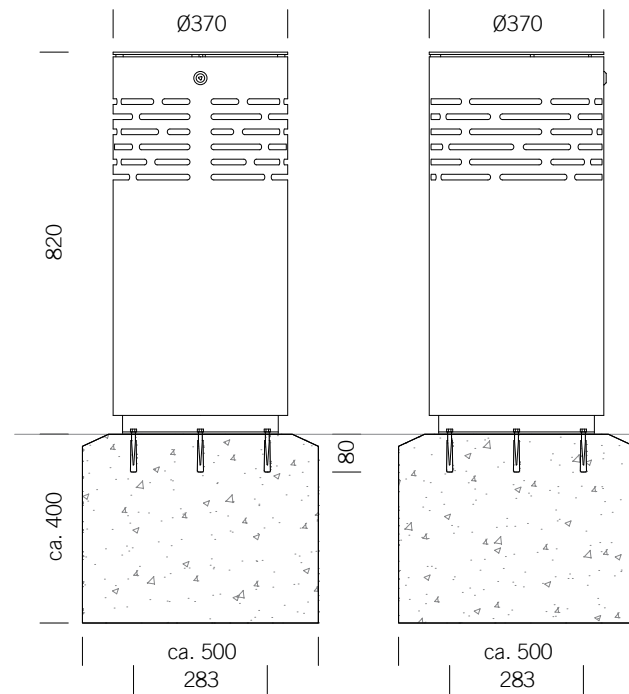

LITTER BIN 1220

Flat top or roof top - with or without ashtray

BENKERTBÄNKE

GROUND ANCHOR BOLT-ON, INSTALLATION DEPTH 80 MM

Flat top