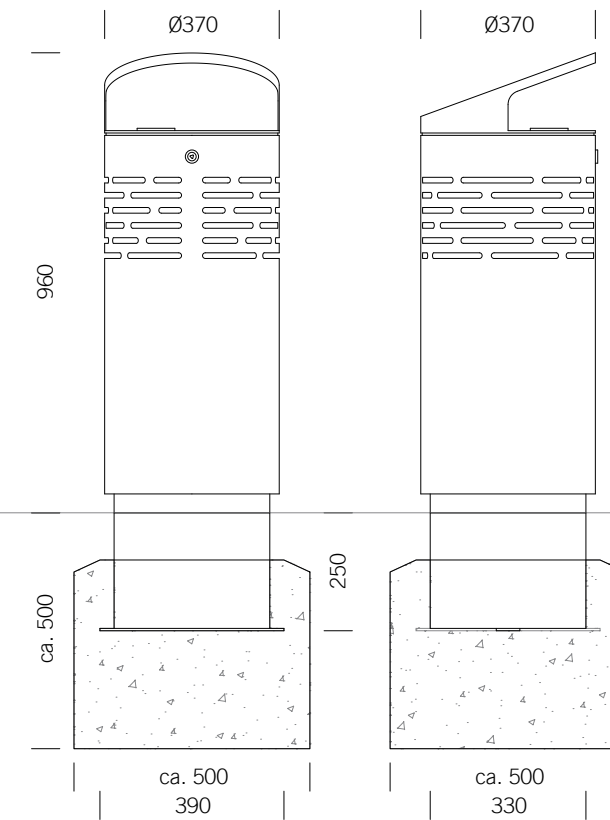

BENKERTBÄNKE

Flat top

Roof top

GROUND ANCHOR

1. Concrete-in, installation depth 250 mm
2. Bolt-on, installation depth 80 mm

DIMENSIONS

Ø:	370 mm
Height:	820 mm
Capacity:	50 L
Weight:	30 / 35 kg

FRAME

Stainless steel type 304 | powder-coated

LINER

Ashtray capacity: approx. 1.5 litres
Material: Stainless steel type 304 | blank

LITTER BIN 1220

Flat top or roof top - with or without ashtray

BENKERTBÄNKE

GROUND ANCHOR CONCRETE-IN, INSTALLATION DEPTH 250 MM

Flat top

Roof top

Foundations depend on local conditions - This is only a suggestion without warranty

LITTER BIN 1220

Flat top or roof top - with or without ashtray

BENKERTBÄNKE

GROUND ANCHOR BOLT-ON, INSTALLATION DEPTH 80 MM