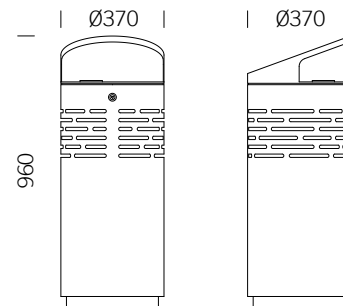

LITTER BIN 1220

Flat top or roof top - with or without ashtray

BENKERTBÄNKE

LITTER BIN 1220

Flat top or roof top - with or without ashtray

BENKERTBÄNKE

LITTER BIN 1220

Flat top or roof top - with or without ashtray

BENKERTBÄNKE

Flat top

Roof top

GROUND ANCHOR

1. Concrete-in, installation depth 250 mm
2. Bolt-on, installation depth 80 mm

DIMENSIONS

Ø:	370 mm
Height:	820 mm
Capacity:	50 L
Weight:	30 / 35 kg

FRAME

Stainless steel type 304 | powder-coated

LINER

Ashtray capacity: approx. 1.5 litres
Material: Stainless steel type 304 | blank

LITTER BIN 1220

Flat top or roof top - with or without ashtray

BENKERTBÄNKE

GROUND ANCHOR CONCRETE-IN, INSTALLATION DEPTH 250 MM