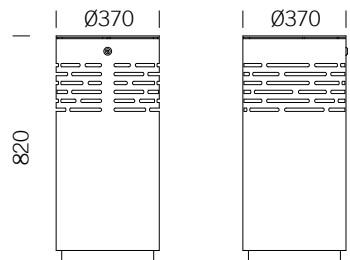

LITTER BIN 1220

Flat top or roof top - with or without ashtray

BENKERTBÄNKE

LITTER BIN 1220

Flat top or roof top - with or without ashtray

BENKERTBÄNKE

LITTER BIN 1220

Flat top or roof top - with or without ashtray

BENKERTBÄNKE

Flat top

Roof top

GROUND ANCHOR

1. Concrete-in, installation depth 250 mm
2. Bolt-on, installation depth 80 mm

DIMENSIONS

Ø:	370 mm
Height:	820 mm
Capacity:	50 L
Weight:	30 / 35 kg

FRAME

Stainless steel type 304 | powder-coated

LINER

Ashtray capacity: approx. 1.5 litres
Material: Stainless steel type 304 | blank

LITTER BIN 1220

Flat top or roof top - with or without ashtray

BENKERTBÄNKE

GROUND ANCHOR CONCRETE-IN, INSTALLATION DEPTH 250 MM