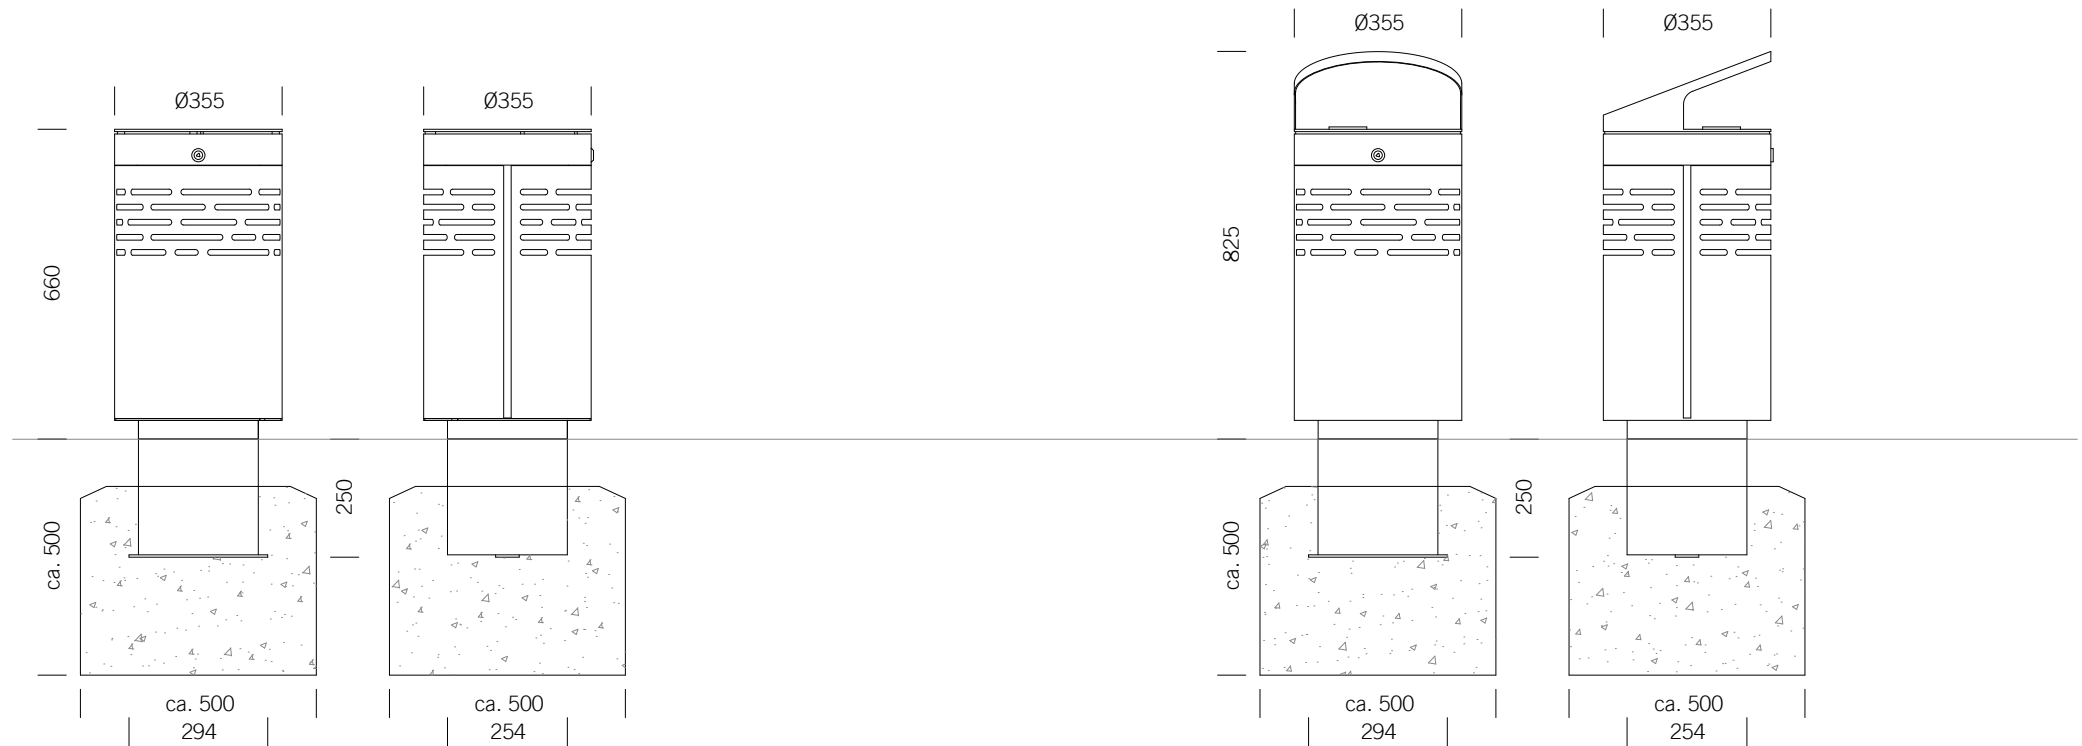

BENKERTBÄNKE

Flat top

Roof top

GROUND ANCHOR

1. Concrete-in, installation depth 250 mm
2. Bolt-on, installation depth 80 mm

DIMENSIONS

Ø:	355 mm
Height:	660 mm
Capacity:	37 L
Weight:	25 / 30 kg

FRAME

Stainless steel type 304 | powder-coated

LINER

Ashtray capacity: approx. 1.5 litres
Material: Stainless steel type 304 | blank

LITTER BIN 1210

Flat top or roof top - with or without ashtray

BENKERTBÄNKE

GROUND ANCHOR CONCRETE-IN, INSTALLATION DEPTH 250 MM

Flat top

Roof top

Foundations depend on local conditions - This is only a suggestion without warranty

LITTER BIN 1210

Flat top or roof top - with or without ashtray

BENKERTBÄNKE

GROUND ANCHOR BOLT-ON, INSTALLATION DEPTH 80 MM