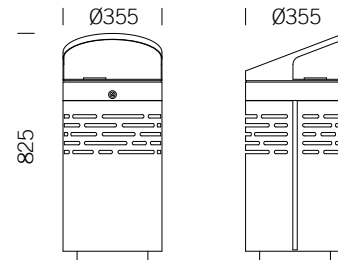

LITTER BIN 1210

Flat top or roof top - with or without ashtray

BENKERTBÄNKE

LITTER BIN 1210

Flat top or roof top - with or without ashtray

BENKERTBÄNKE

LITTER BIN 1210

Flat top or roof top - with or without ashtray

BENKERTBÄNKE

Flat top

Roof top

GROUND ANCHOR

1. Concrete-in, installation depth 250 mm
2. Bolt-on, installation depth 80 mm

DIMENSIONS

Ø:	355 mm
Height:	660 mm
Capacity:	37 L
Weight:	25 / 30 kg

FRAME

Stainless steel type 304 | powder-coated

LINER

Ashtray capacity: approx. 1.5 litres
Material: Stainless steel type 304 | blank

LITTER BIN 1210

Flat top or roof top - with or without ashtray

BENKERTBÄNKE

GROUND ANCHOR CONCRETE-IN, INSTALLATION DEPTH 250 MM