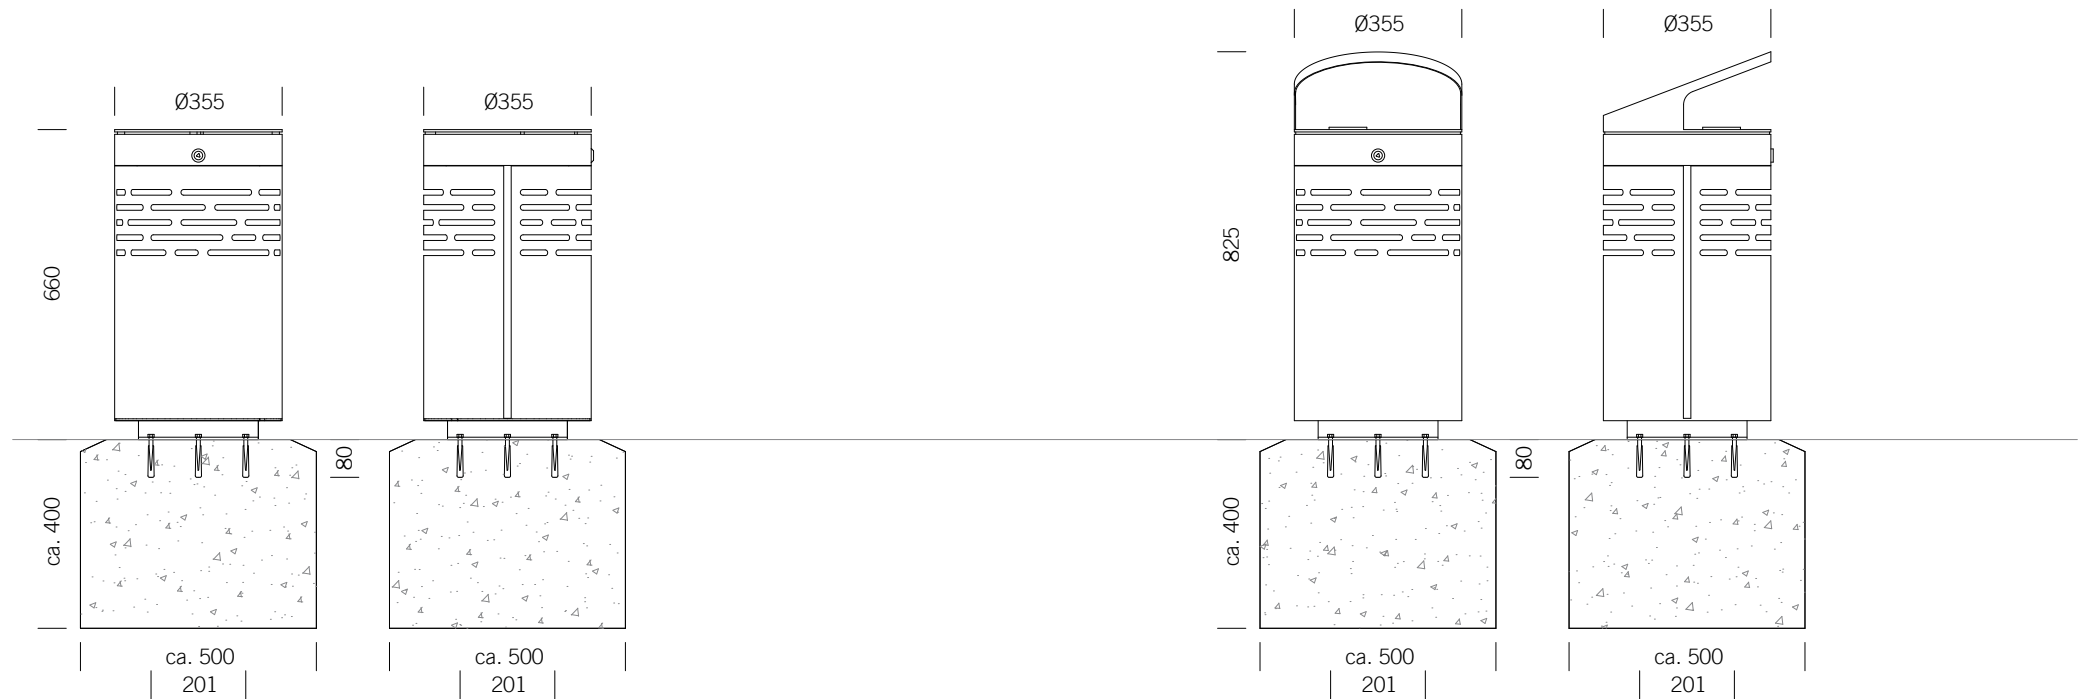

LITTER BIN 1210

Flat top or roof top - with or without ashtray

BENKERTBÄNKE

GROUND ANCHOR BOLT-ON, INSTALLATION DEPTH 80 MM

Flat top

Roof top

Foundations depend on local conditions - This is only a suggestion without warranty