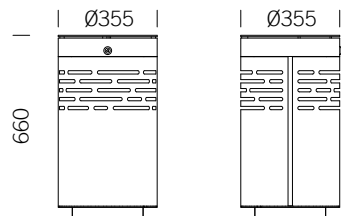

LITTER BIN 1210

Flat top or roof top - with or without ashtray

BENKERTBÄNKE

LITTER BIN 1210

Flat top or roof top - with or without ashtray

BENKERTBÄNKE

LITTER BIN 1210

Flat top or roof top - with or without ashtray

BENKERTBÄNKE

Flat top

Roof top

GROUND ANCHOR

1. Concrete-in, installation depth 250 mm
2. Bolt-on, installation depth 80 mm

DIMENSIONS

Ø:	355 mm
Height:	660 mm
Capacity:	37 L
Weight:	25 / 30 kg

FRAME

Stainless steel type 304 | powder-coated

LINER

Ashtray capacity: approx. 1.5 litres
Material: Stainless steel type 304 | blank

LITTER BIN 1210

Flat top or roof top - with or without ashtray

BENKERTBÄNKE

GROUND ANCHOR CONCRETE-IN, INSTALLATION DEPTH 250 MM