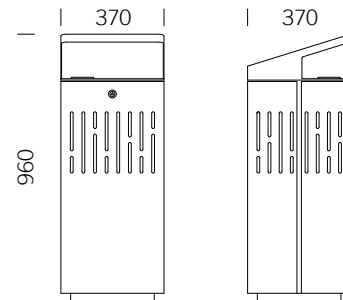

LITTER BIN 1120

Flat top or roof top - with or without ashtray

BENKERTBÄNKE

LITTER BIN 1120

Flat top or roof top - with or without ashtray

BENKERTBÄNKE

LITTER BIN 1120

Flat top or roof top - with or without ashtray

BENKERTBÄNKE

Flat top

Roof top

GROUND ANCHOR

1. Concrete-in, installation depth 250 mm
2. Bolt-on, installation depth 80 mm

DIMENSIONS

Length:	370 mm
Width:	370 mm
Height:	800 mm
Capacity:	58 L
Weight:	30 / 35 kg

FRAME

Stainless steel type 304 | powder-coated

LINER

Ashtray capacity: approx. 1.5 litres
Material: Stainless steel type 304 | blank

LITTER BIN 1120

Flat top or roof top - with or without ashtray

BENKERTBÄNKE