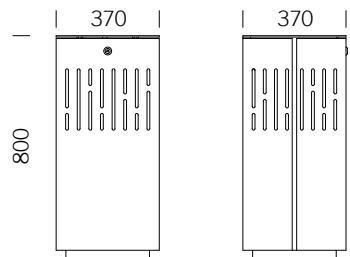

LITTER BIN 1120

Flat top or roof top - with or without ashtray

BENKERTBÄNKE

LITTER BIN 1120

Flat top or roof top - with or without ashtray

BENKERTBÄNKE

LITTER BIN 1120

Flat top or roof top - with or without ashtray

BENKERTBÄNKE

Flat top

Roof top

GROUND ANCHOR

1. Concrete-in, installation depth 250 mm
2. Bolt-on, installation depth 80 mm

DIMENSIONS

Length:	370 mm
Width:	370 mm
Height:	800 mm
Capacity:	58 L
Weight:	30 / 35 kg

FRAME

Stainless steel type 304 | powder-coated

LINER

Ashtray capacity: approx. 1.5 litres
Material: Stainless steel type 304 | blank

LITTER BIN 1120

Flat top or roof top - with or without ashtray

BENKERTBÄNKE