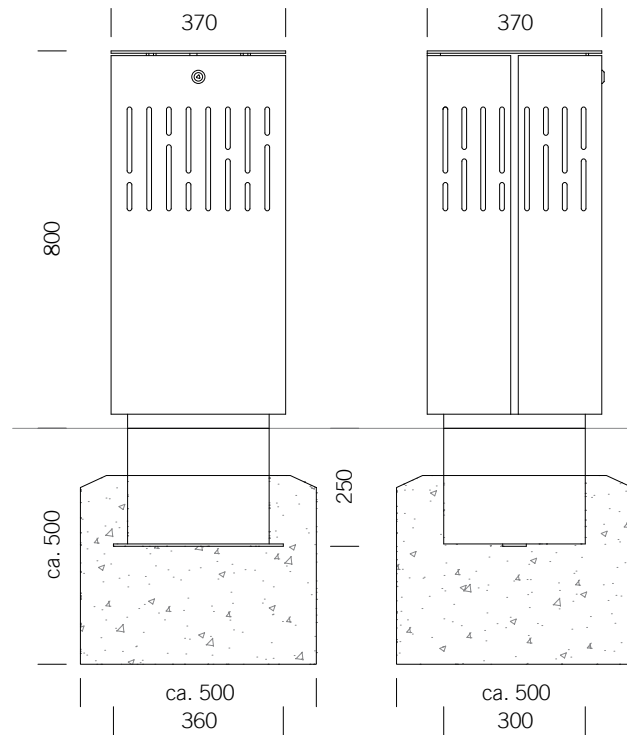

BENKERTBÄNKE

Flat top

Roof top

GROUND ANCHOR

1. Concrete-in, installation depth 250 mm
2. Bolt-on, installation depth 80 mm

DIMENSIONS

Length:	370 mm
Width:	370 mm
Height:	800 mm
Capacity:	58 L
Weight:	30 / 35 kg

FRAME

Stainless steel type 304 | powder-coated

LINER

Ashtray capacity: approx. 1.5 litres
Material: Stainless steel type 304 | blank

LITTER BIN 1120

Flat top or roof top - with or without ashtray

BENKERTBÄNKE

GROUND ANCHOR CONCRETE-IN, INSTALLATION DEPTH 250 MM

Flat top

Roof top

Foundations depend on local conditions - This is only a suggestion without warranty

LITTER BIN 1120

Flat top or roof top - with or without ashtray