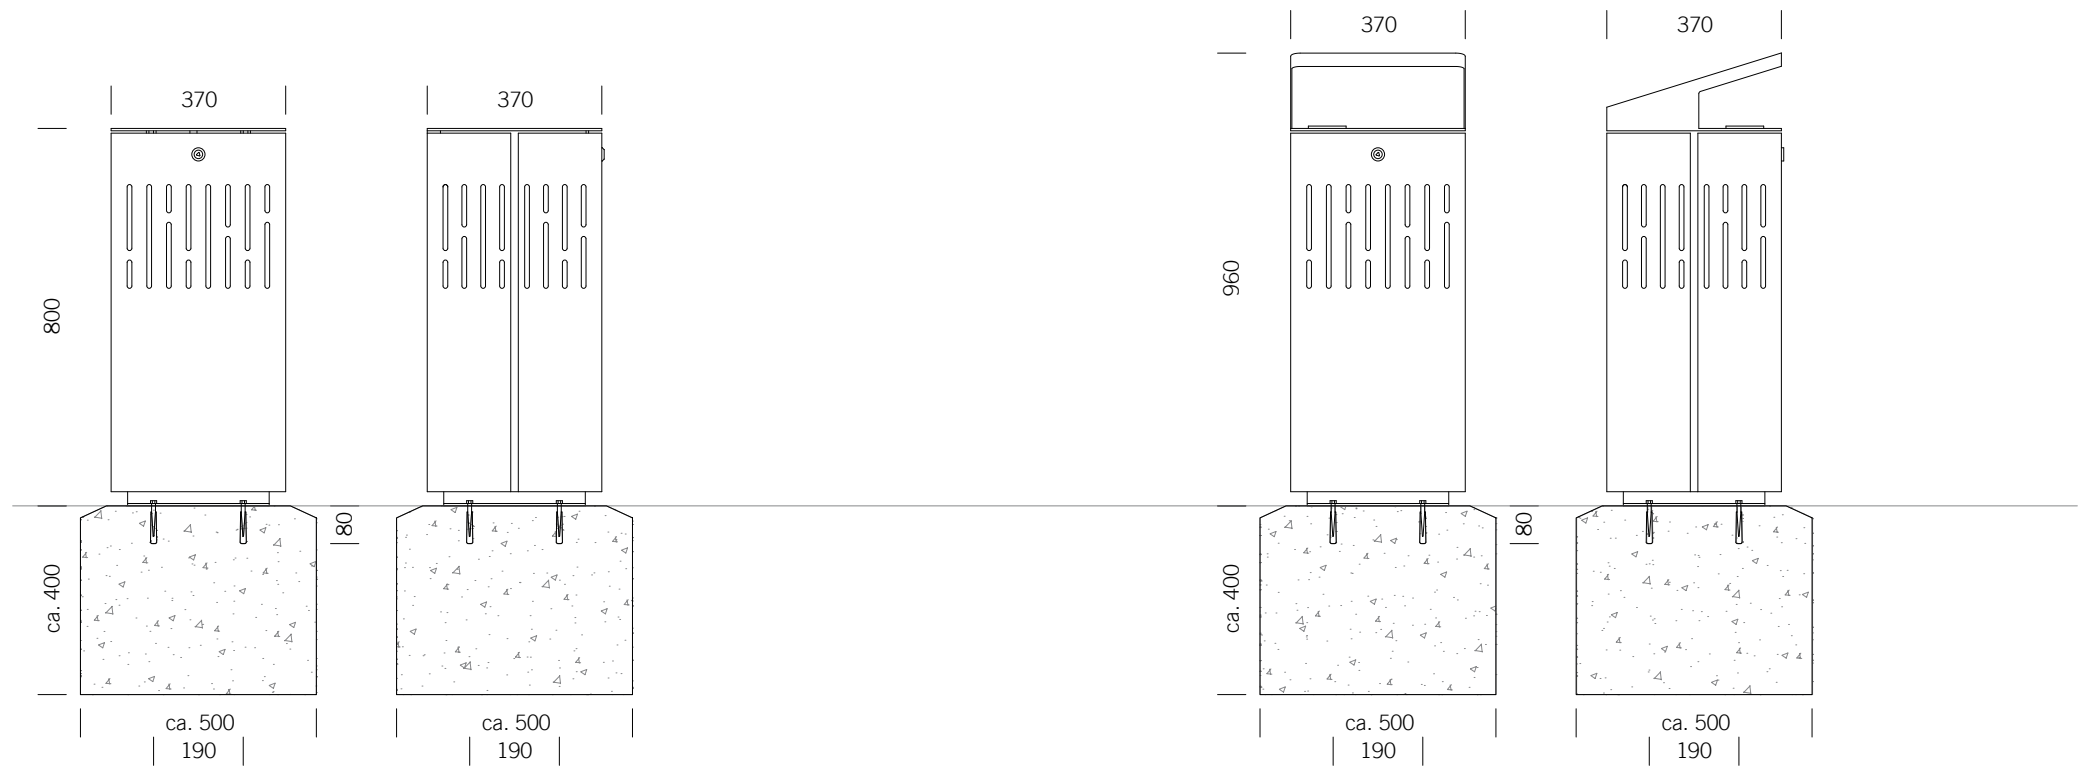

BENKERTBÄNKE

Flat top

Roof top

GROUND ANCHOR

1. Concrete-in, installation depth 250 mm
2. Bolt-on, installation depth 80 mm

DIMENSIONS

Length:	370 mm
Width:	370 mm
Height:	800 mm
Capacity:	58 L
Weight:	30 / 35 kg

GROUND ANCHOR CONCRETE-IN, INSTALLATION DEPTH 250 MM

Flat top

Roof top

Foundations depend on local conditions - This is only a suggestion without warranty

LITTER BIN 1120

Flat top or roof top - with or without ashtray

BENKERTBÄNKE

GROUND ANCHOR BOLT-ON, INSTALLATION DEPTH 80 MM

Flat top

Roof top

Foundations depend on local conditions - This is only a suggestion without warranty