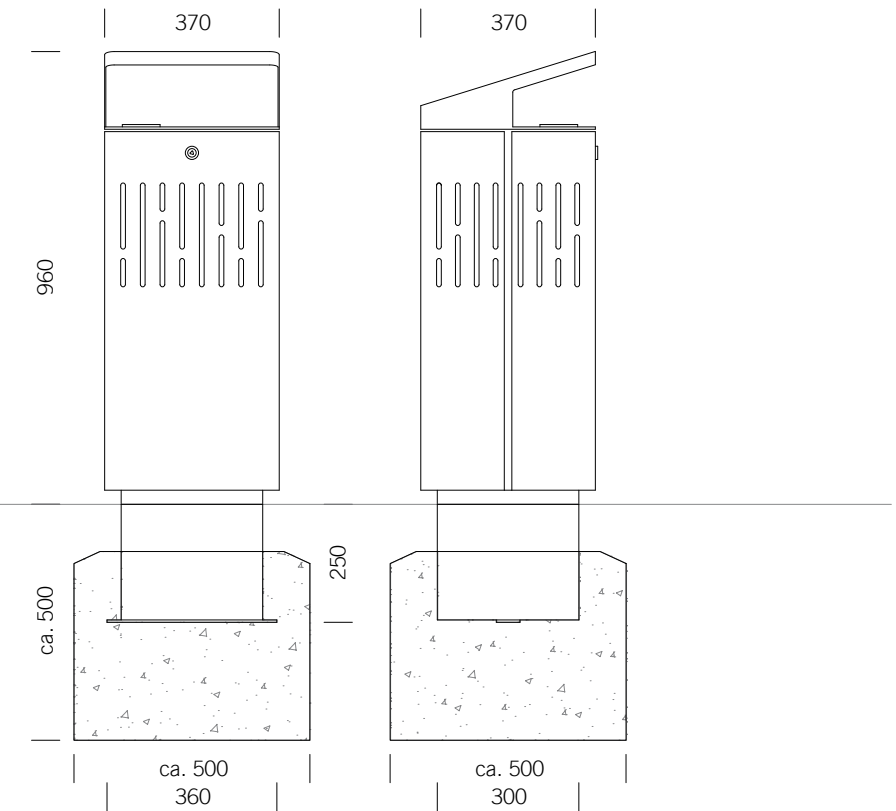

BENKERTBÄNKE

Flat top

Roof top

GROUND ANCHOR

1. Concrete-in, installation depth 250 mm
2. Bolt-on, installation depth 80 mm

DIMENSIONS

Length:	370 mm
Width:	370 mm
Height:	800 mm
Capacity:	58 L
Weight:	30 / 35 kg

FRAME

Stainless steel type 304 | powder-coated

LINER

Ashtray capacity: approx. 1.5 litres
Material: Stainless steel type 304 | blank

LITTER BIN 1120

Flat top or roof top - with or without ashtray

BENKERTBÄNKE

GROUND ANCHOR CONCRETE-IN, INSTALLATION DEPTH 250 MM

Flat top

Roof top

Foundations depend on local conditions - This is only a suggestion without warranty

LITTER BIN 1120

Flat top or roof top - with or without ashtray