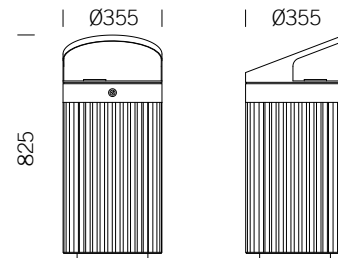

LITTER BIN 110

Flat top or roof top - with or without ashtray

BENKERTBÄNKE

LITTER BIN 110

Flat top or roof top - with or without ashtray

BENKERTBÄNKE

LITTER BIN 110

Flat top or roof top - with or without ashtray

BENKERTBÄNKE

Flat top

Roof top

GROUND ANCHOR

1. Concrete-in, installation depth 250 mm
2. Bolt-on, installation depth 80 mm

DIMENSIONS

Ø:	355 mm
Height:	660 mm
Capacity:	37 L
Weight:	25 / 30 kg

FRAME

Stainless steel type 304 | powder-coated

LINER

Ashtray capacity: approx. 1.5 litres
Material: Stainless steel type 304 | blank

LITTER BIN 110

Flat top or roof top - with or without ashtray

BENKERTBÄNKE

GROUND ANCHOR CONCRETE-IN, INSTALLATION DEPTH 250 MM