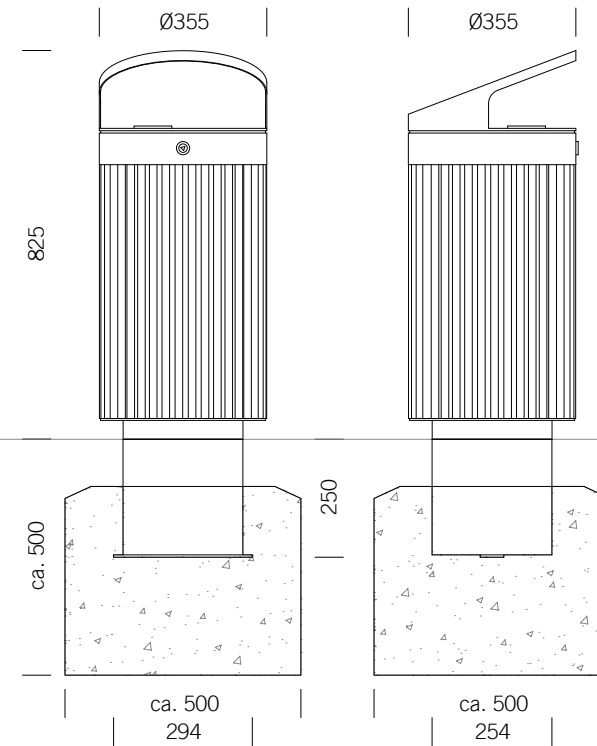

BENKERTBÄNKE

Flat top

Roof top

GROUND ANCHOR

1. Concrete-in, installation depth 250 mm
2. Bolt-on, installation depth 80 mm

DIMENSIONS

Ø:	355 mm
Height:	660 mm
Capacity:	37 L
Weight:	25 / 30 kg

FRAME

Stainless steel type 304 | powder-coated

LINER

Ashtray capacity: approx. 1.5 litres
Material: Stainless steel type 304 | blank

LITTER BIN 110

Flat top or roof top - with or without ashtray

BENKERTBÄNKE

GROUND ANCHOR CONCRETE-IN, INSTALLATION DEPTH 250 MM

Flat top

Roof top

Foundations depend on local conditions - This is only a suggestion without warranty

LITTER BIN 110

Flat top or roof top - with or without ashtray

BENKERTBÄNKE

GROUND ANCHOR BOLT-ON, INSTALLATION DEPTH 80 MM