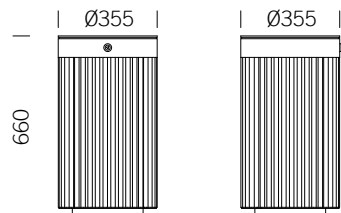

LITTER BIN 110

Flat top or roof top - with or without ashtray

BENKERTBÄNKE

LITTER BIN 110

Flat top or roof top - with or without ashtray

BENKERTBÄNKE

LITTER BIN 110

Flat top or roof top - with or without ashtray

BENKERTBÄNKE

Flat top

Roof top

GROUND ANCHOR

1. Concrete-in, installation depth 250 mm
2. Bolt-on, installation depth 80 mm

DIMENSIONS

Ø:	355 mm
Height:	660 mm
Capacity:	37 L
Weight:	25 / 30 kg

FRAME

Stainless steel type 304 | powder-coated

LINER

Ashtray capacity: approx. 1.5 litres
Material: Stainless steel type 304 | blank

LITTER BIN 110

Flat top or roof top - with or without ashtray

BENKERTBÄNKE

GROUND ANCHOR CONCRETE-IN, INSTALLATION DEPTH 250 MM