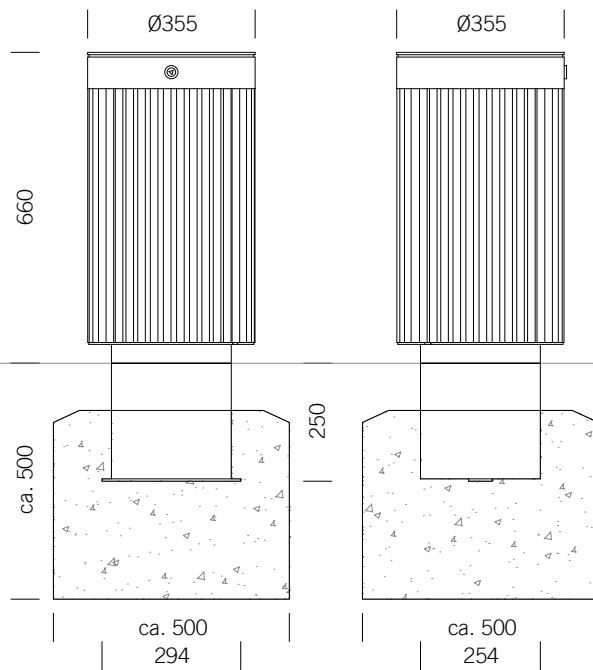

BENKERTBÄNKE

Flat top

Roof top

GROUND ANCHOR

1. Concrete-in, installation depth 250 mm
2. Bolt-on, installation depth 80 mm

DIMENSIONS

Ø:	355 mm
Height:	660 mm
Capacity:	37 L
Weight:	25 / 30 kg

FRAME

Stainless steel type 304 | powder-coated

LINER

Ashtray capacity: approx. 1.5 litres
Material: Stainless steel type 304 | blank

LITTER BIN 110

Flat top or roof top - with or without ashtray

BENKERTBÄNKE

GROUND ANCHOR CONCRETE-IN, INSTALLATION DEPTH 250 MM

Flat top

Roof top

Foundations depend on local conditions - This is only a suggestion without warranty

LITTER BIN 110

Flat top or roof top - with or without ashtray

BENKERTBÄNKE

GROUND ANCHOR BOLT-ON, INSTALLATION DEPTH 80 MM