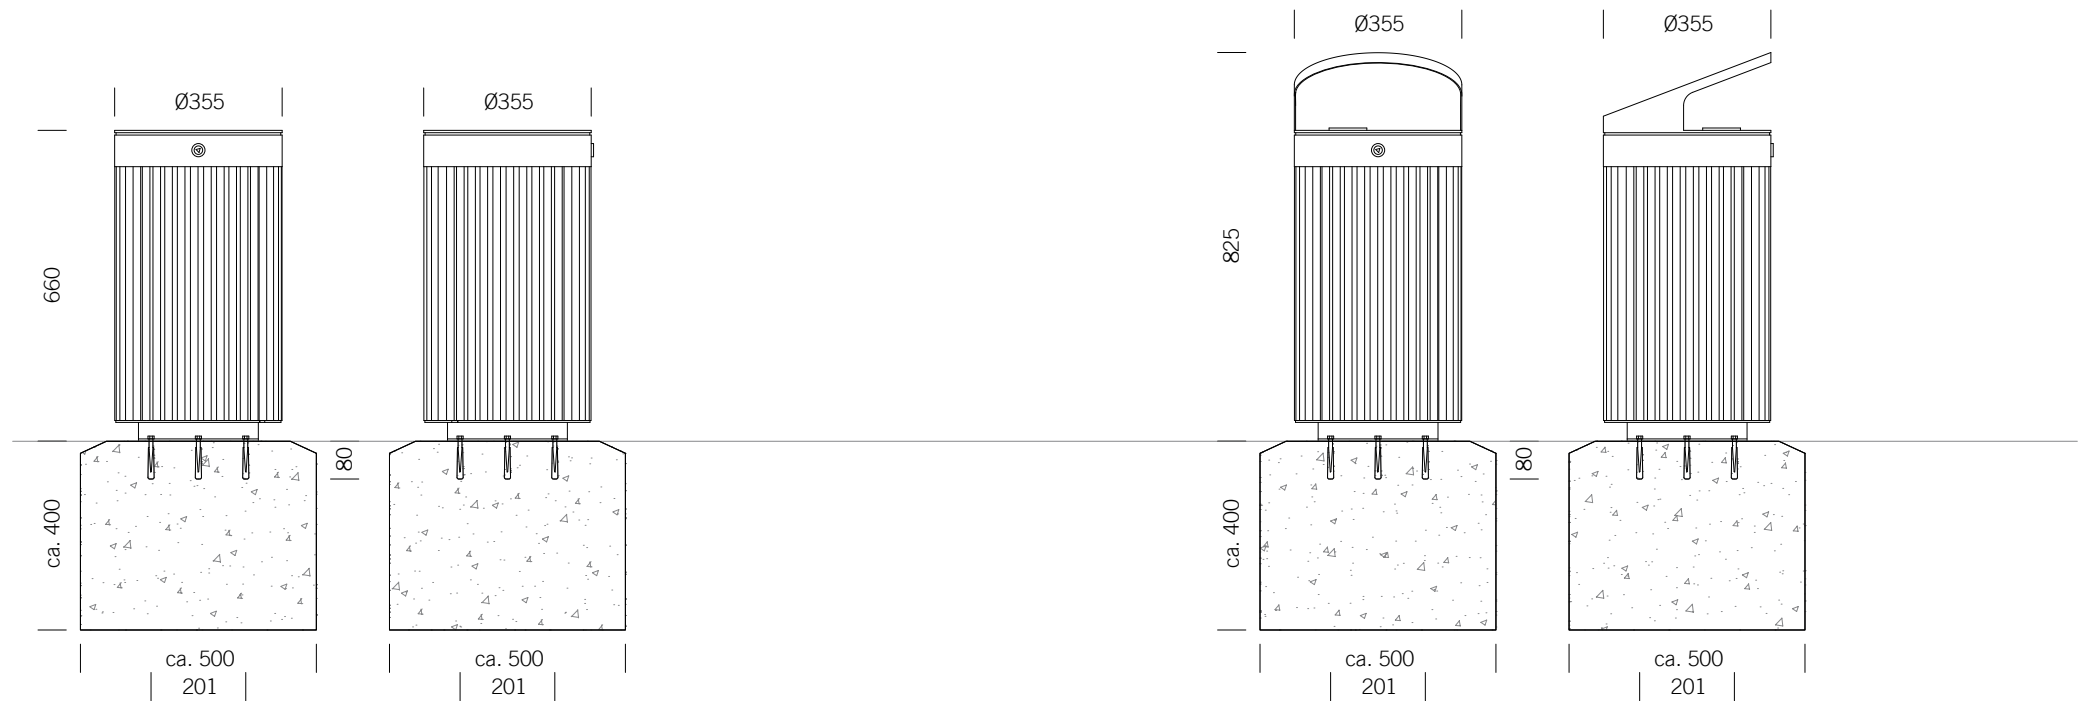

LITTER BIN 110

Flat top or roof top - with or without ashtray

BENKERTBÄNKE

GROUND ANCHOR BOLT-ON, INSTALLATION DEPTH 80 MM

Flat top

Roof top

Foundations depend on local conditions - This is only a suggestion without warranty