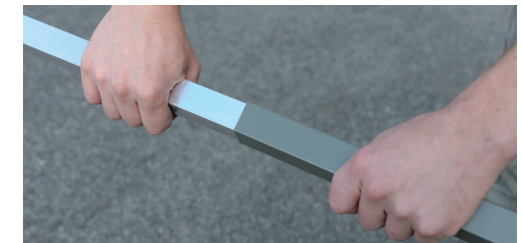

COMFONY 150

Stool bench senior-friendly

BENKERTBÄNKE

GROUND ANCHOR

1. Concrete-in, installation depth 250 mm
2. Bolt-on, installation depth 80 mm

DIMENSIONS

Length: 1960 mm
Width: 740 mm
Height: 690 mm
Seat height: 510 mm
Weight: ca. 50 kg

FRAME

Stainless steel type 304 | powder-coated

SEAT

Slats consisting of an aluminium tube with a PET-thermo-casing | impact resistant | UV resistant