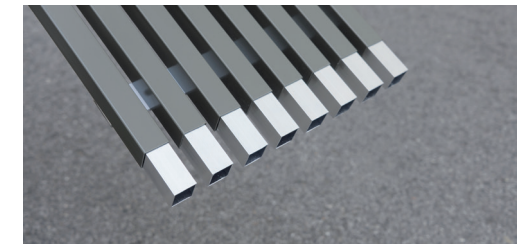

COMFONY 150

Stool bench senior-friendly

BENKERTBÄNKE

GROUND ANCHOR

1. Concrete-in, installation depth 250 mm
2. Bolt-on, installation depth 80 mm

DIMENSIONS

Length: 1960 mm
Width: 740 mm
Height: 690 mm
Seat height: 510 mm
Weight: ca. 50 kg

FRAME

Stainless steel type 304 | powder-coated

SEAT

Slats consisting of an aluminium tube with a PET-thermo-casing | impact resistant | UV resistant