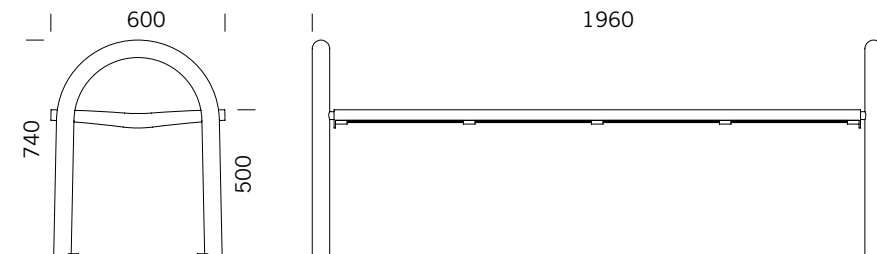

## GROUND ANCHOR

1. Concrete-in, installation depth 250 mm
2. Bolt-on, installation depth 80 mm

## DIMENSIONS

Length: 1960 mm  
Width: 740 mm  
Height: 690 mm  
Seat height: 510 mm  
Weight: ca. 50 kg