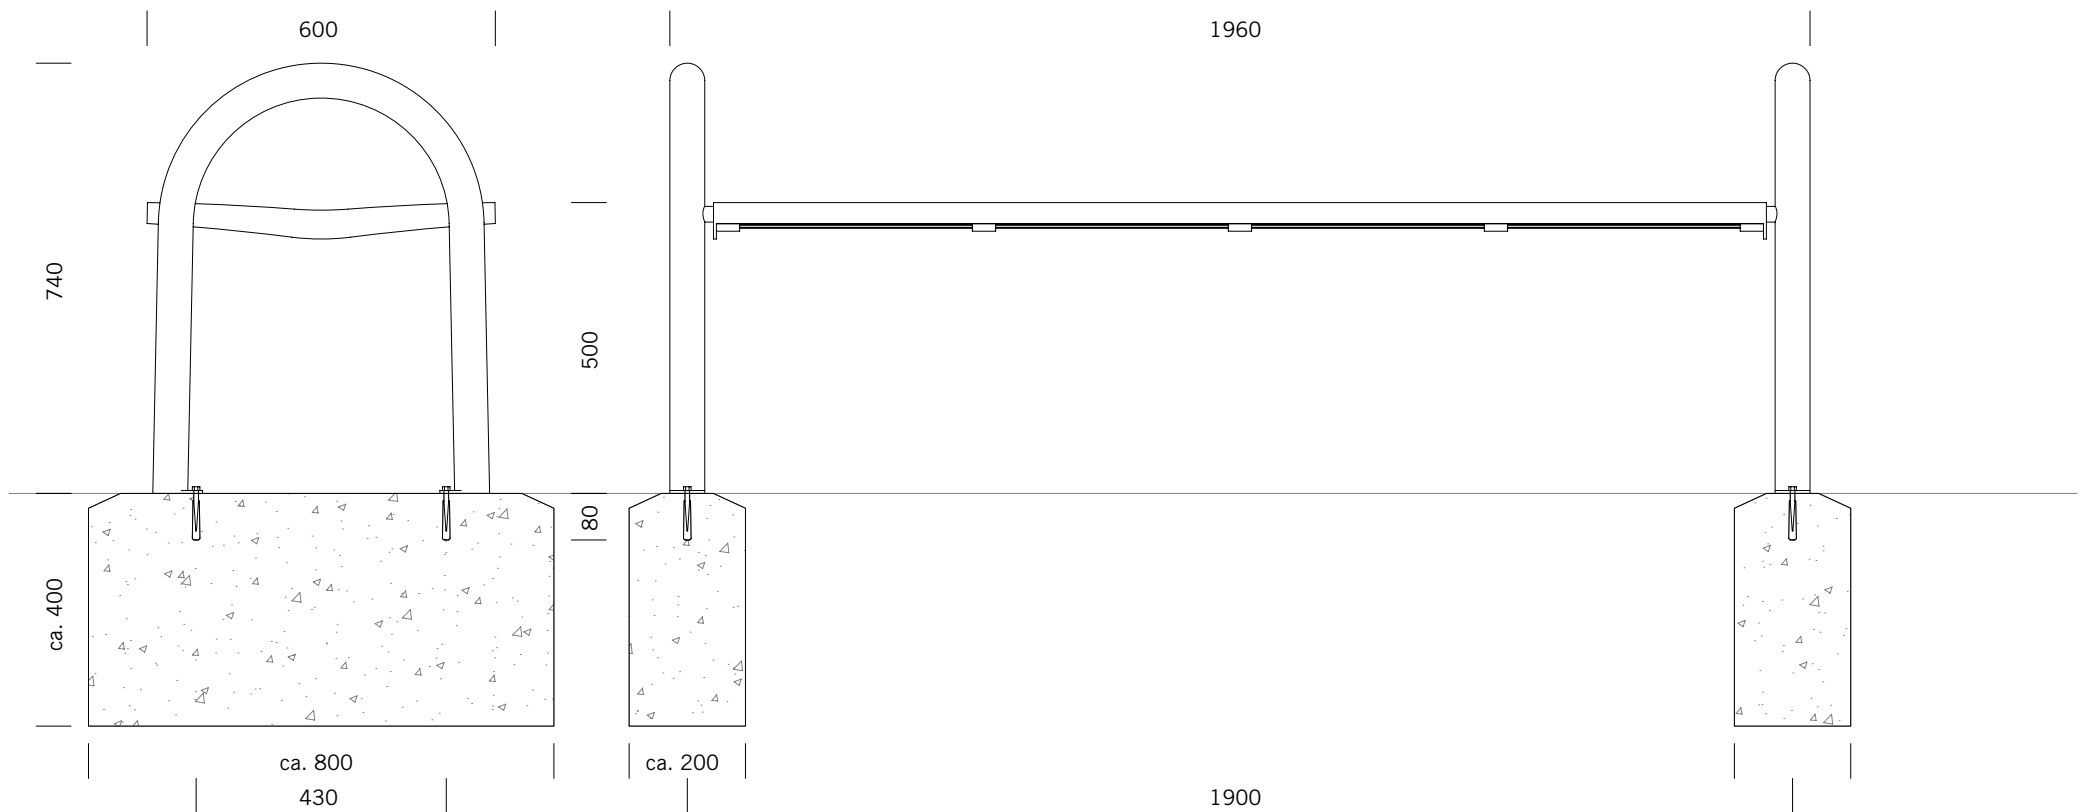

COMFONY 150

Stool bench senior-friendly

BENKERTBÄNKE

GROUND ANCHOR BOLT-ON, INSTALLATION DEPTH 80 MM

Foundations depend on local conditions - This is only a suggestion without warranty