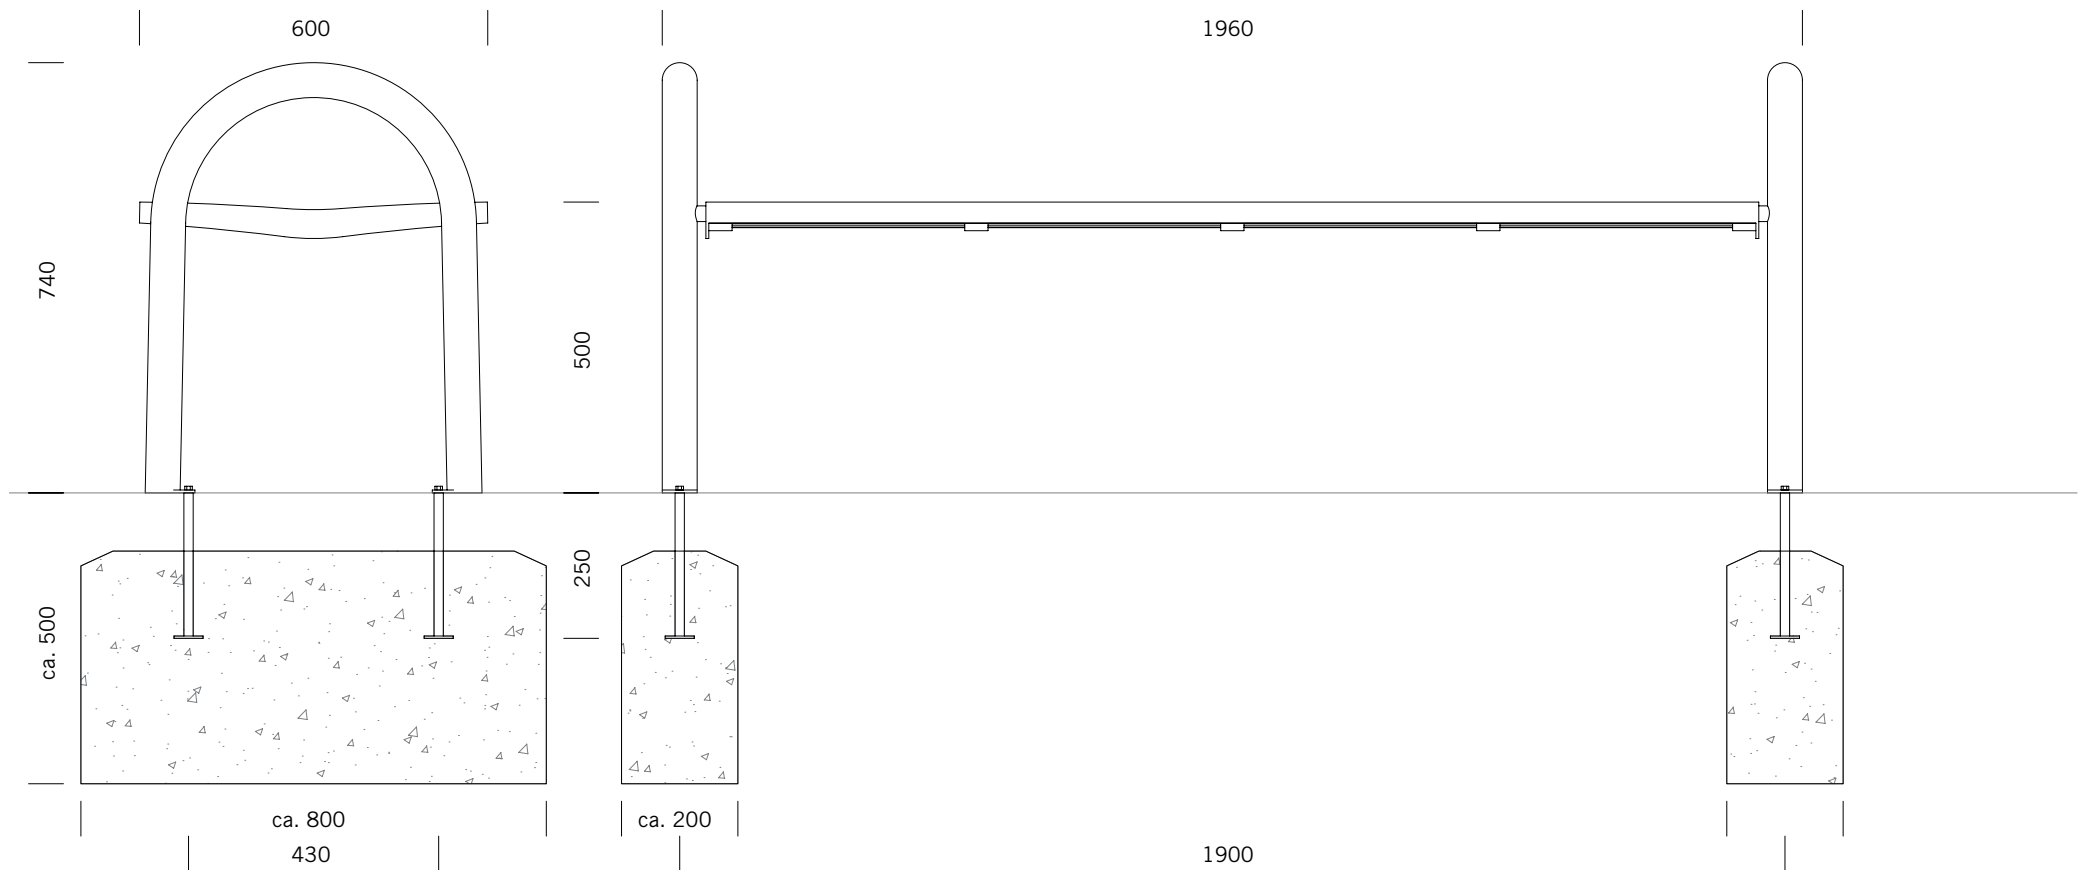

COMFONY 150

Stool bench senior-friendly

BENKERTBÄNKE

GROUND ANCHOR CONCRETE-IN, INSTALLATION DEPTH 250 MM

Foundations depend on local conditions - This is only a suggestion without warranty