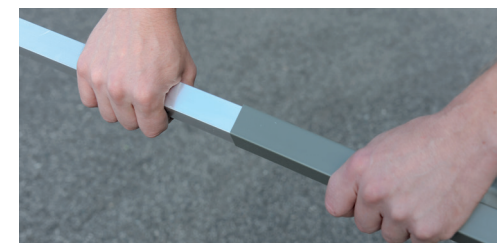

COMFONY 150

Bench 1960 senior-friendly

BENKERTBÄNKE

COMFONY 150

Bench 1960 senior-friendly

BENKERTBÄNKE

GROUND ANCHOR

1. Concrete-in, installation depth 250 mm
2. Bolt-on, installation depth 80 mm

COMFONY 150

Bench 1960 senior-friendly

BENKERTBÄNKE

GROUND ANCHOR CONCRETE-IN, INSTALLATION DEPTH 250 MM

Foundations depend on local conditions - This is only a suggestion without warranty

COMFONY 150

Bench 1960 senior-friendly