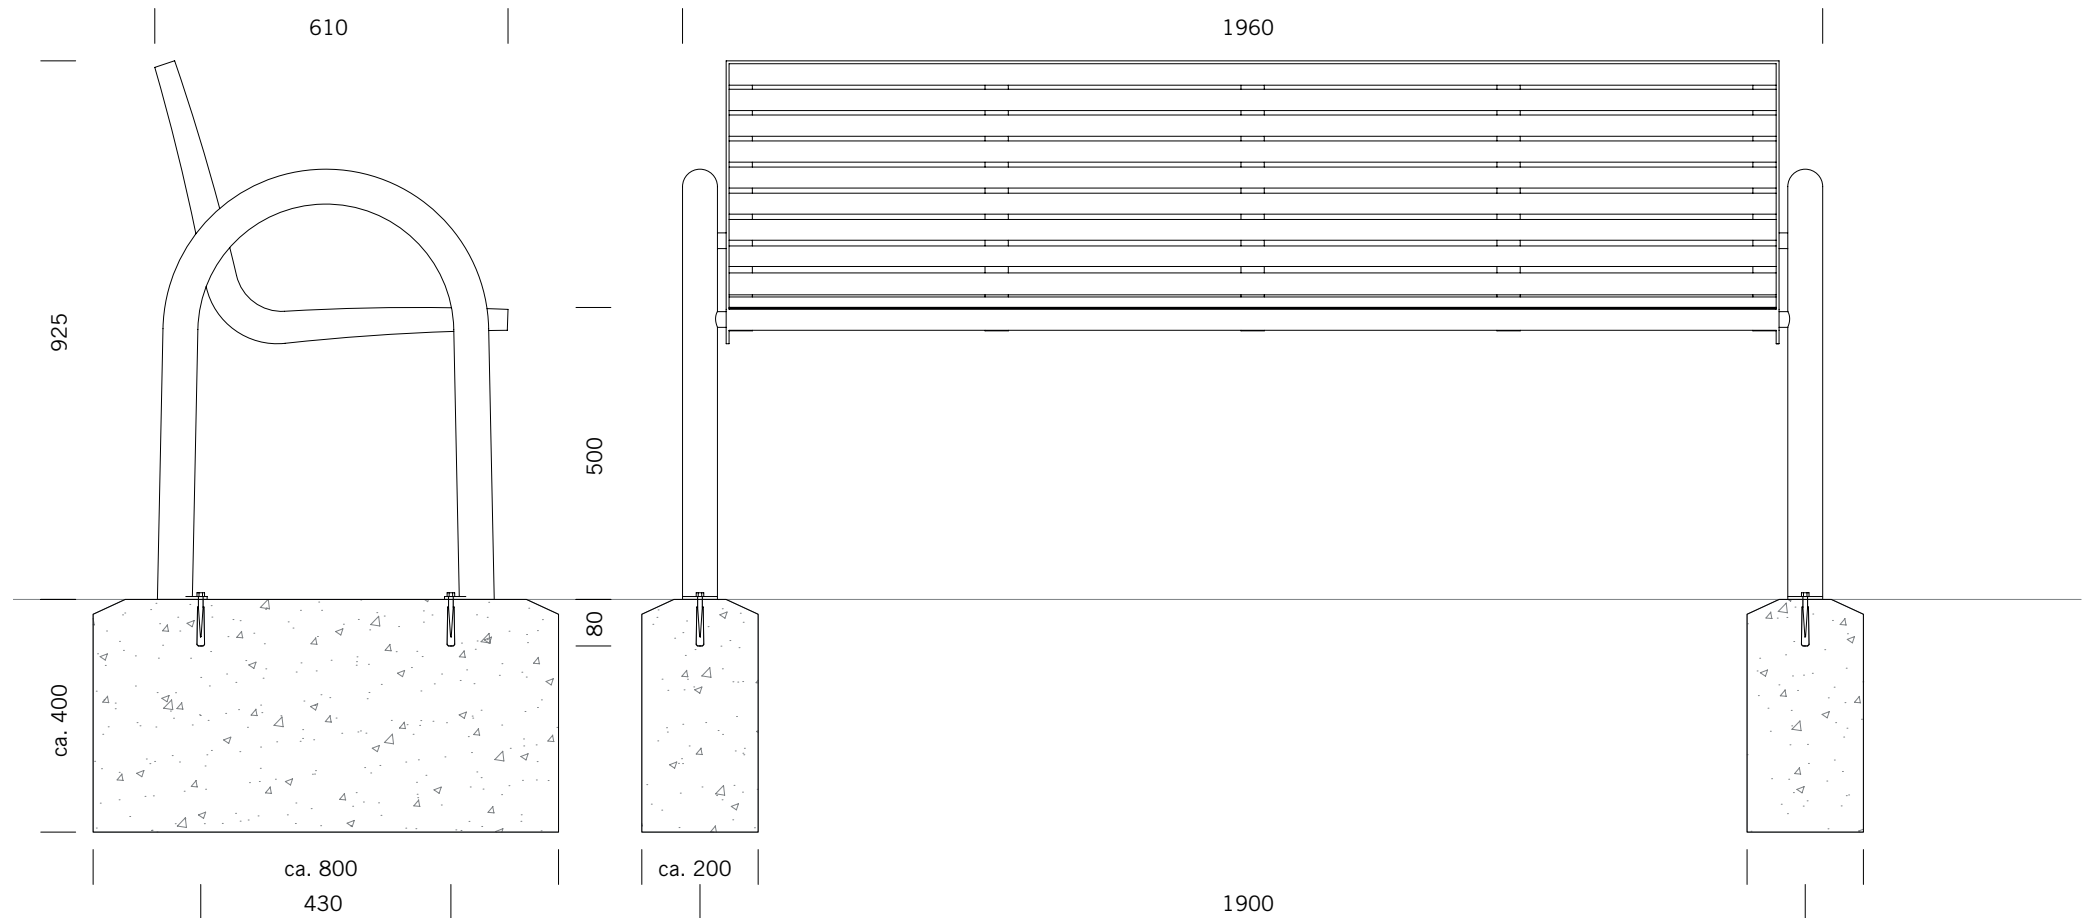

DIMENSIONS

Length:	1960 mm
Width:	630 mm
Height:	910 mm
Seat height:	510 mm
Weight:	ca. 60 kg

FRAME

Stainless steel type 304 | powder-coated

SEAT / BACKREST

Slats consisting of an aluminium tube with a PET-thermo-casing | impact resistant | UV resistant

COMFONY 150

Bench 1960 senior-friendly

BENKERTBÄNKE

GROUND ANCHOR CONCRETE-IN, INSTALLATION DEPTH 250 MM

Foundations depend on local conditions - This is only a suggestion without warranty

COMFONY 150

Bench 1960 senior-friendly

BENKERTBÄNKE

GROUND ANCHOR BOLT-ON, INSTALLATION DEPTH 80 MM

Foundations depend on local conditions - This is only a suggestion without warranty