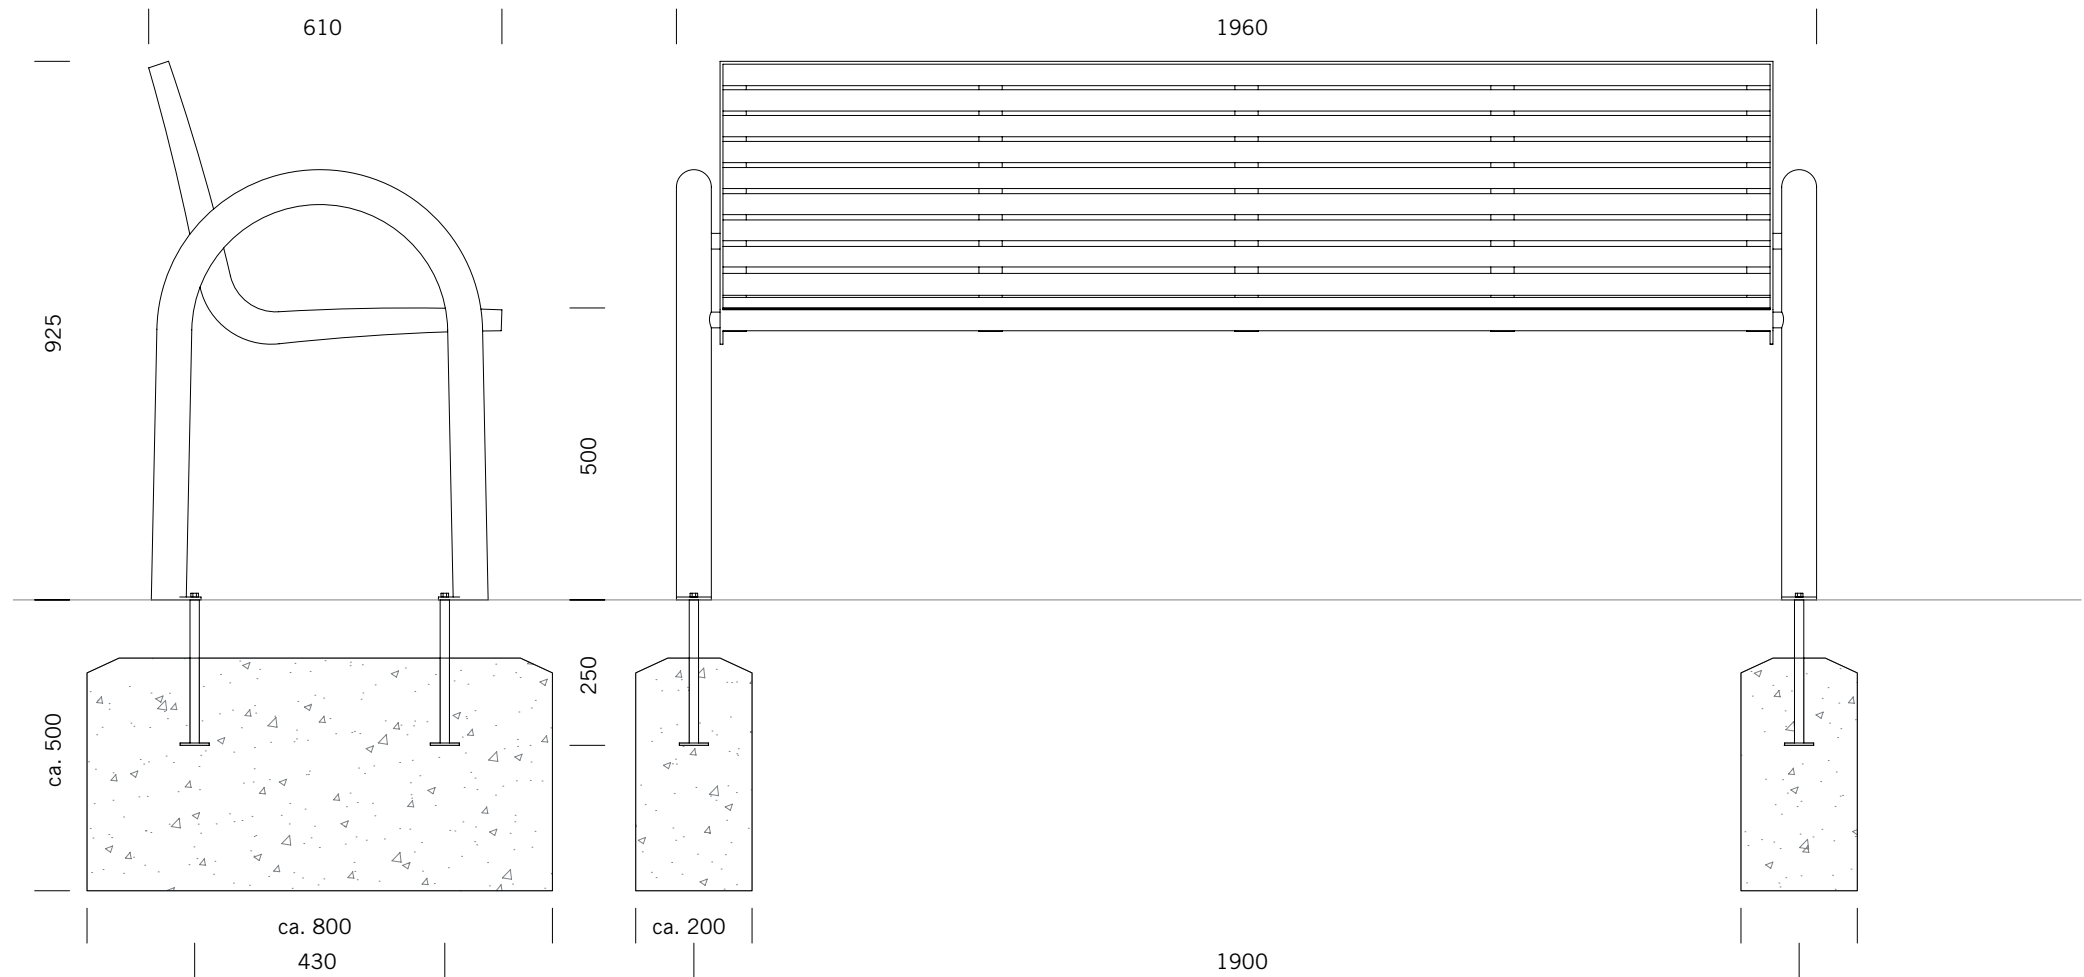

COMFONY 150

Bench 1960 senior-friendly

BENKERTBÄNKE

COMFONY 150

Bench 1960 senior-friendly

BENKERTBÄNKE

GROUND ANCHOR

1. Concrete-in, installation depth 250 mm
2. Bolt-on, installation depth 80 mm

DIMENSIONS

Length:	1960 mm
Width:	630 mm
Height:	910 mm
Seat height:	510 mm
Weight:	ca. 60 kg

FRAME

Stainless steel type 304 | powder-coated

SEAT / BACKREST

Slats consisting of an aluminium tube with a PET-thermo-casing | impact resistant | UV resistant

COMFONY 150

Bench 1960 senior-friendly

BENKERTBÄNKE

GROUND ANCHOR CONCRETE-IN, INSTALLATION DEPTH 250 MM

Foundations depend on local conditions - This is only a suggestion without warranty

COMFONY 150

Bench 1960 senior-friendly