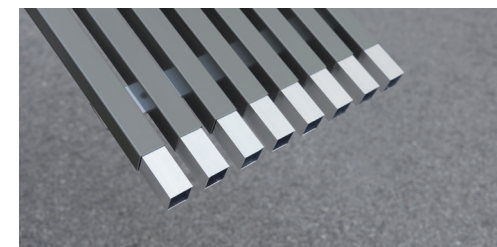

COMFONY 150

Bench 1960 senior-friendly

BENKERTBÄNKE

COMFONY 150

Bench 1960 senior-friendly

BENKERTBÄNKE

GROUND ANCHOR

1. Concrete-in, installation depth 250 mm
2. Bolt-on, installation depth 80 mm

DIMENSIONS

Length:	1960 mm
Width:	630 mm
Height:	910 mm
Seat height:	510 mm
Weight:	ca. 60 kg

FRAME

Stainless steel type 304 | powder-coated

SEAT / BACKREST

Slats consisting of an aluminium tube with a PET-thermo-casing | impact resistant | UV resistant

COMFONY 150

Bench 1960 senior-friendly

BENKERTBÄNKE

GROUND ANCHOR CONCRETE-IN, INSTALLATION DEPTH 250 MM

Foundations depend on local conditions - This is only a suggestion without warranty

COMFONY 150

Bench 1960 senior-friendly