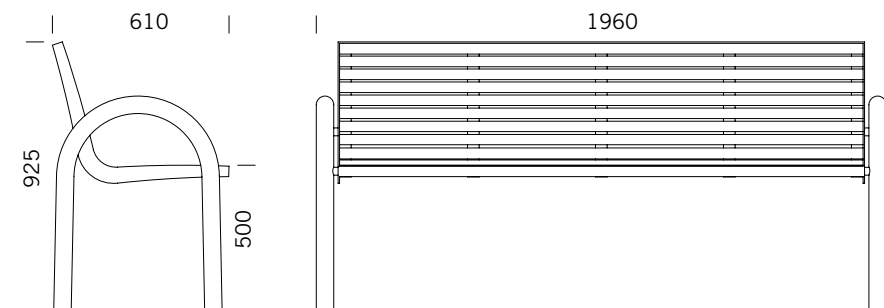

COMFONY 150

Bench 1960 senior-friendly

BENKERTBÄNKE

COMFONY 150

Bench 1960 senior-friendly

BENKERTBÄNKE

GROUND ANCHOR

1. Concrete-in, installation depth 250 mm
2. Bolt-on, installation depth 80 mm

DIMENSIONS

Length:	1960 mm
Width:	630 mm
Height:	910 mm
Seat height:	510 mm
Weight:	ca. 60 kg

FRAME

Stainless steel type 304 | powder-coated

SEAT / BACKREST

Slats consisting of an aluminium tube with a PET-thermo-casing | impact resistant | UV resistant