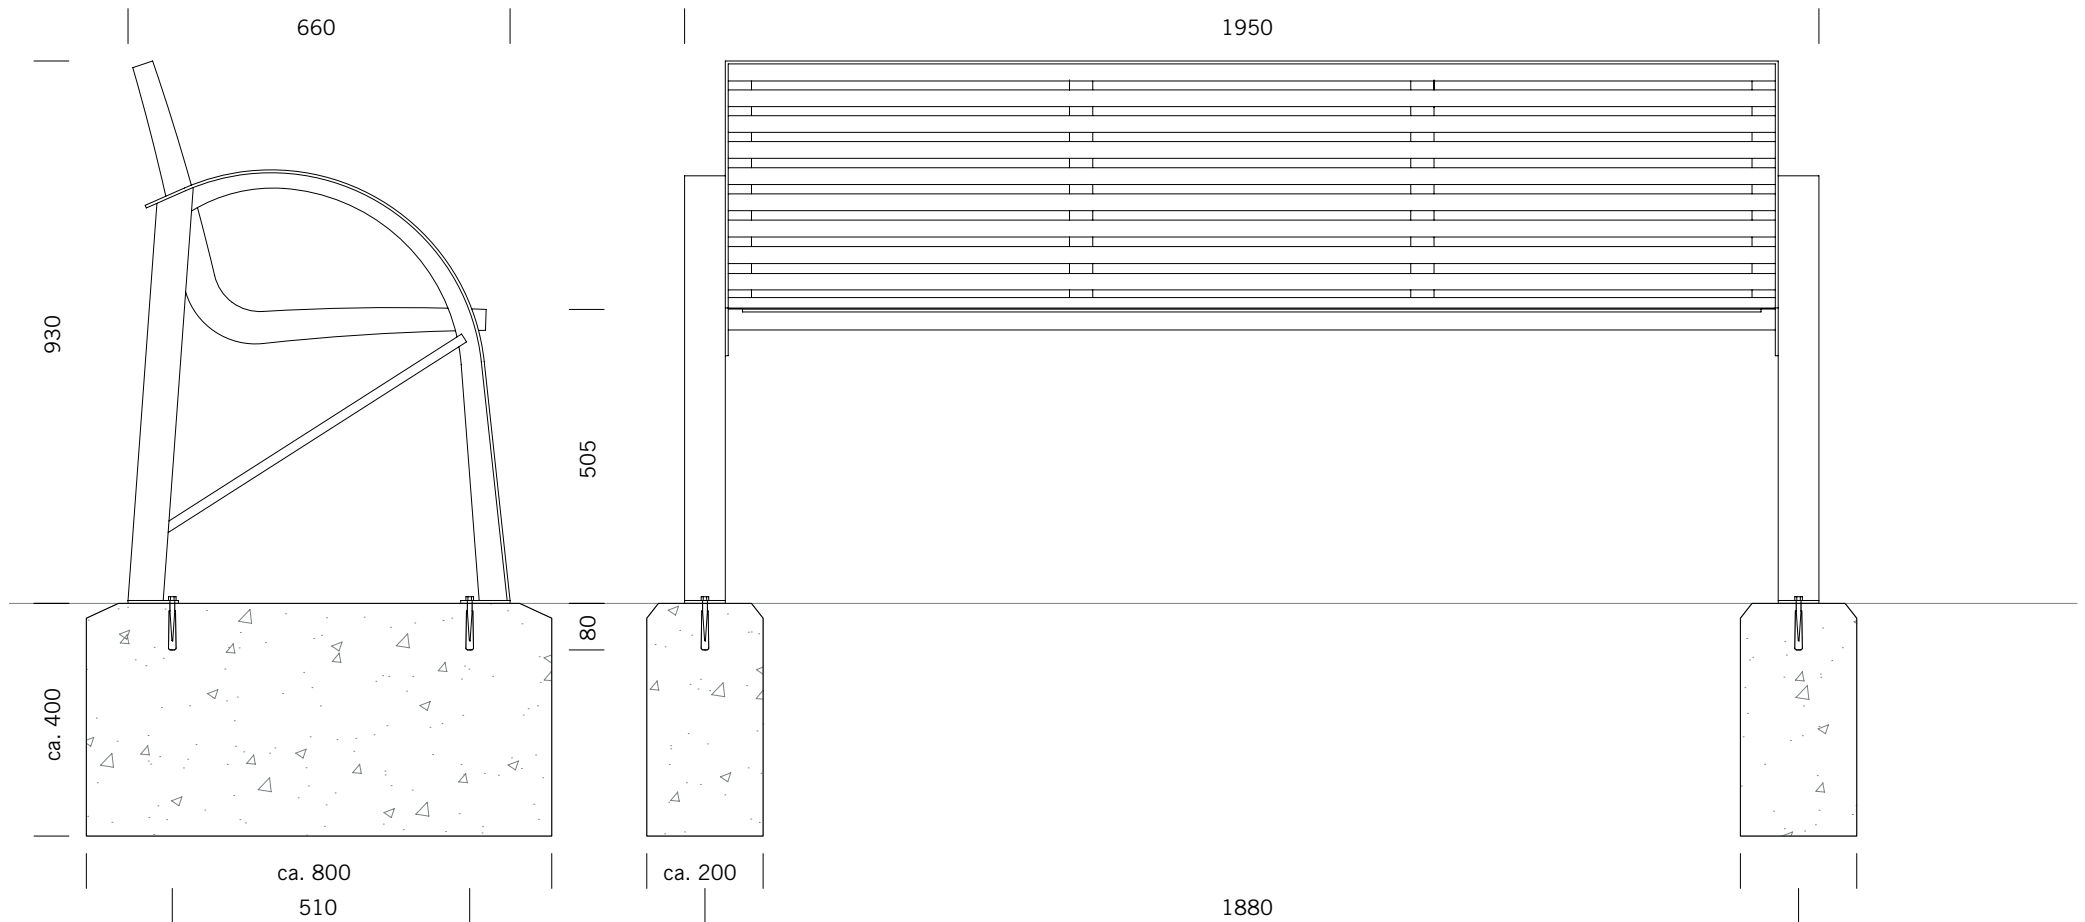

COMFONY 120

Bench senior-friendly

BENKERTBÄNKE

GROUND ANCHOR BOLT-ON, INSTALLATION DEPTH 80 MM

Foundations depend on local conditions - This is only a suggestion without warranty