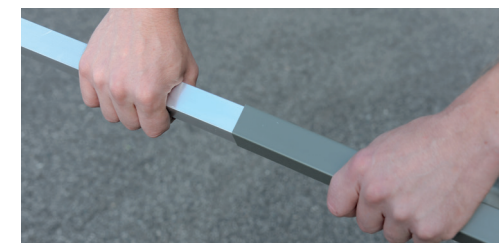

BENKERTBÄNKE

GROUND ANCHOR

1. Concrete-in, installation depth 250 mm
2. Bolt-on, installation depth 80 mm

DIMENSIONS

Length:	1950 mm
Width:	660 mm
Height:	930 mm
Seat height:	505 mm
Weight:	ca. 60 kg

FRAME

Stainless steel type 304 | powder-coated

SEAT / BACKREST

Slats consisting of an aluminium tube with a PET-thermo-casing | impact resistant | UV resistant

COMFONY 120

Bench senior-friendly

BENKERTBÄNKE

GROUND ANCHOR CONCRETE-IN, INSTALLATION DEPTH 250 MM