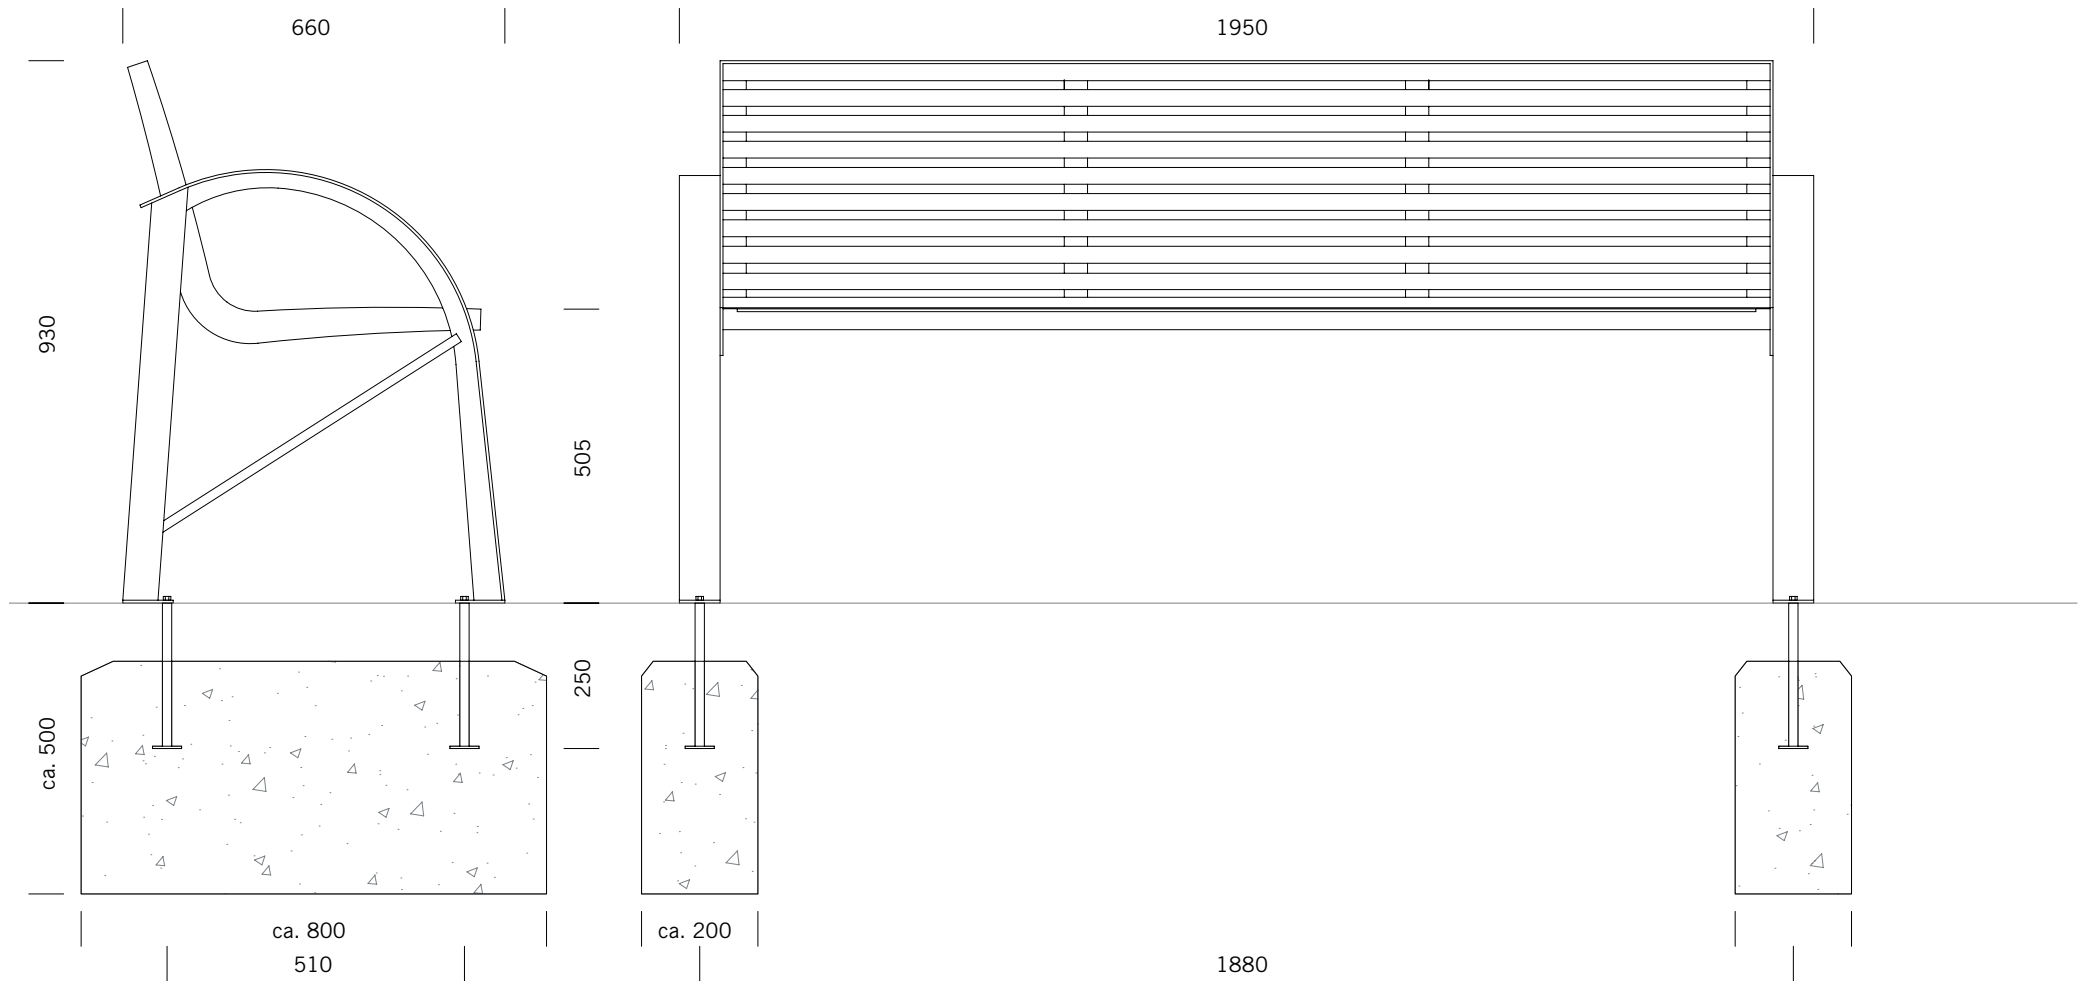

BENKERTBÄNKE

GROUND ANCHOR

1. Concrete-in, installation depth 250 mm
2. Bolt-on, installation depth 80 mm

DIMENSIONS

Length:	1950 mm
Width:	660 mm
Height:	930 mm
Seat height:	505 mm
Weight:	ca. 60 kg

FRAME

Stainless steel type 304 | powder-coated

SEAT / BACKREST

Slats consisting of an aluminium tube with a PET-thermo-casing | impact resistant | UV resistant

COMFONY 120

Bench senior-friendly

BENKERTBÄNKE

GROUND ANCHOR CONCRETE-IN, INSTALLATION DEPTH 250 MM