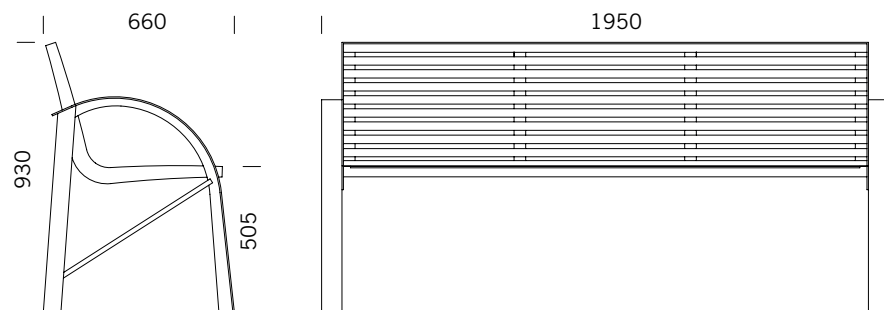

BENKERTBÄNKE

GROUND ANCHOR

1. Concrete-in, installation depth 250 mm
2. Bolt-on, installation depth 80 mm

DIMENSIONS

Length:	1950 mm
Width:	660 mm
Height:	930 mm
Seat height:	505 mm
Weight:	ca. 60 kg

FRAME