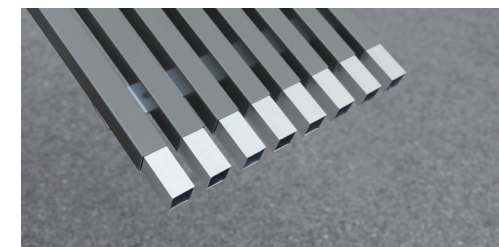

BENKERTBÄNKE

GROUND ANCHOR

1. Concrete-in, installation depth 250 mm
2. Bolt-on, installation depth 80 mm

DIMENSIONS

Length:	1950 mm
Width:	660 mm
Height:	930 mm
Seat height:	505 mm
Weight:	ca. 60 kg

FRAME

Stainless steel type 304 | powder-coated

SEAT / BACKREST

Slats consisting of an aluminium tube with a PET-thermo-casing | impact resistant | UV resistant

COMFONY 120

Bench senior-friendly

BENKERTBÄNKE

GROUND ANCHOR CONCRETE-IN, INSTALLATION DEPTH 250 MM