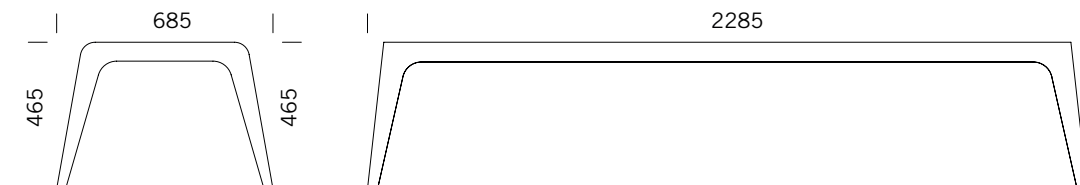

CHALIDOR 800

Stool bench 2285

BENKERTBÄNKE

CHALIDOR 800

Stool bench 2285

BENKERTBÄNKE

CHALIDOR 800

Stool bench 2285

BENKERTBÄNKE

GROUND ANCHOR

1. Concrete-in, installation depth 250 mm
2. Bolt-on, installation depth 80 mm

DIMENSIONS

Length:	2285 mm
Width:	685 mm
Height:	465 mm
Seat height:	465 mm
Weight:	34 kg

FRAME

Stainless steel type 304 | powder-coated