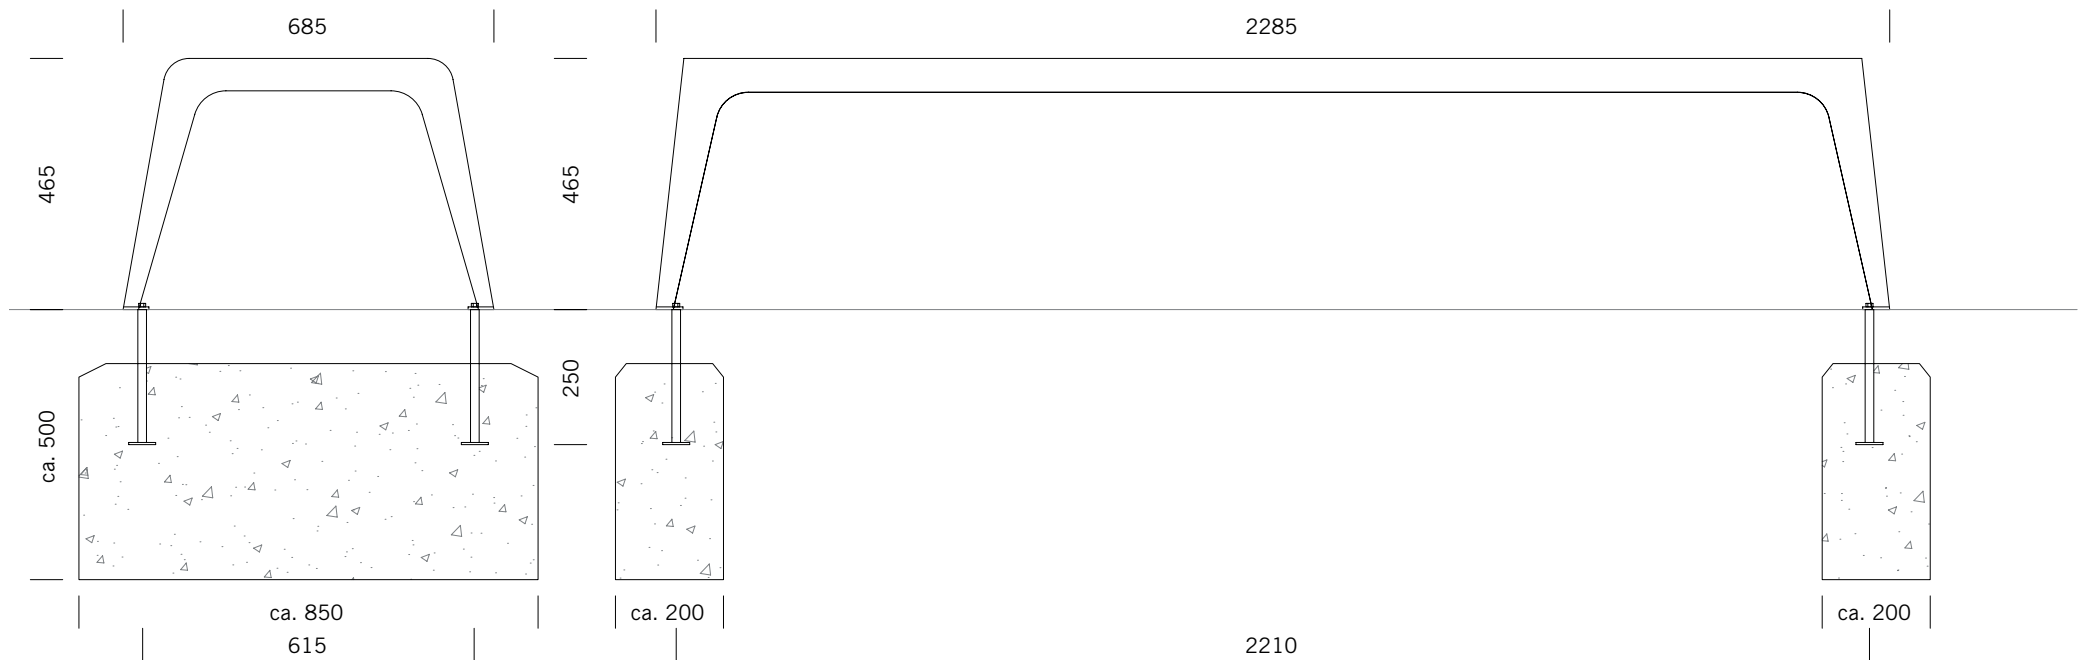

BENKERTBÄNKE

GROUND ANCHOR

1. Concrete-in, installation depth 250 mm
2. Bolt-on, installation depth 80 mm

DIMENSIONS

Length:	2285 mm
Width:	685 mm
Height:	465 mm
Seat height:	465 mm
Weight:	34 kg

FRAME

Stainless steel type 304 | powder-coated

SEAT

Stainless steel type 304 | perforated plate

CHALIDOR 800

Stool bench 2285

BENKERTBÄNKE

GROUND ANCHOR CONCRETE-IN, INSTALLATION DEPTH 250 MM

Foundations depend on local conditions - This is only a suggestion without warranty