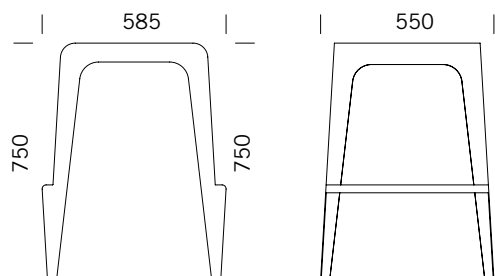

CHALIDOR 800

Bar stool

BENKERTBÄNKE

CHALIDOR 800

Bar stool

BENKERTBÄNKE

CHALIDOR 800

Bar stool

BENKERTBÄNKE

GROUND ANCHOR

1. Concrete-in, installation depth 250 mm
2. Bolt-on, installation depth 80 mm

DIMENSIONS

Length:	550 mm
Width:	585 mm
Height:	750 mm
Seat height:	750 mm
Weight:	11 kg

FRAME

Stainless steel type 304 | powder-coated

SEAT

Stainless steel type 304 | perforated plate

CHALIDOR 800

Bar stool

BENKERTBÄNKE

GROUND ANCHOR CONCRETE-IN, INSTALLATION DEPTH 250 MM

Foundations depend on local conditions - This is only a suggestion without warranty