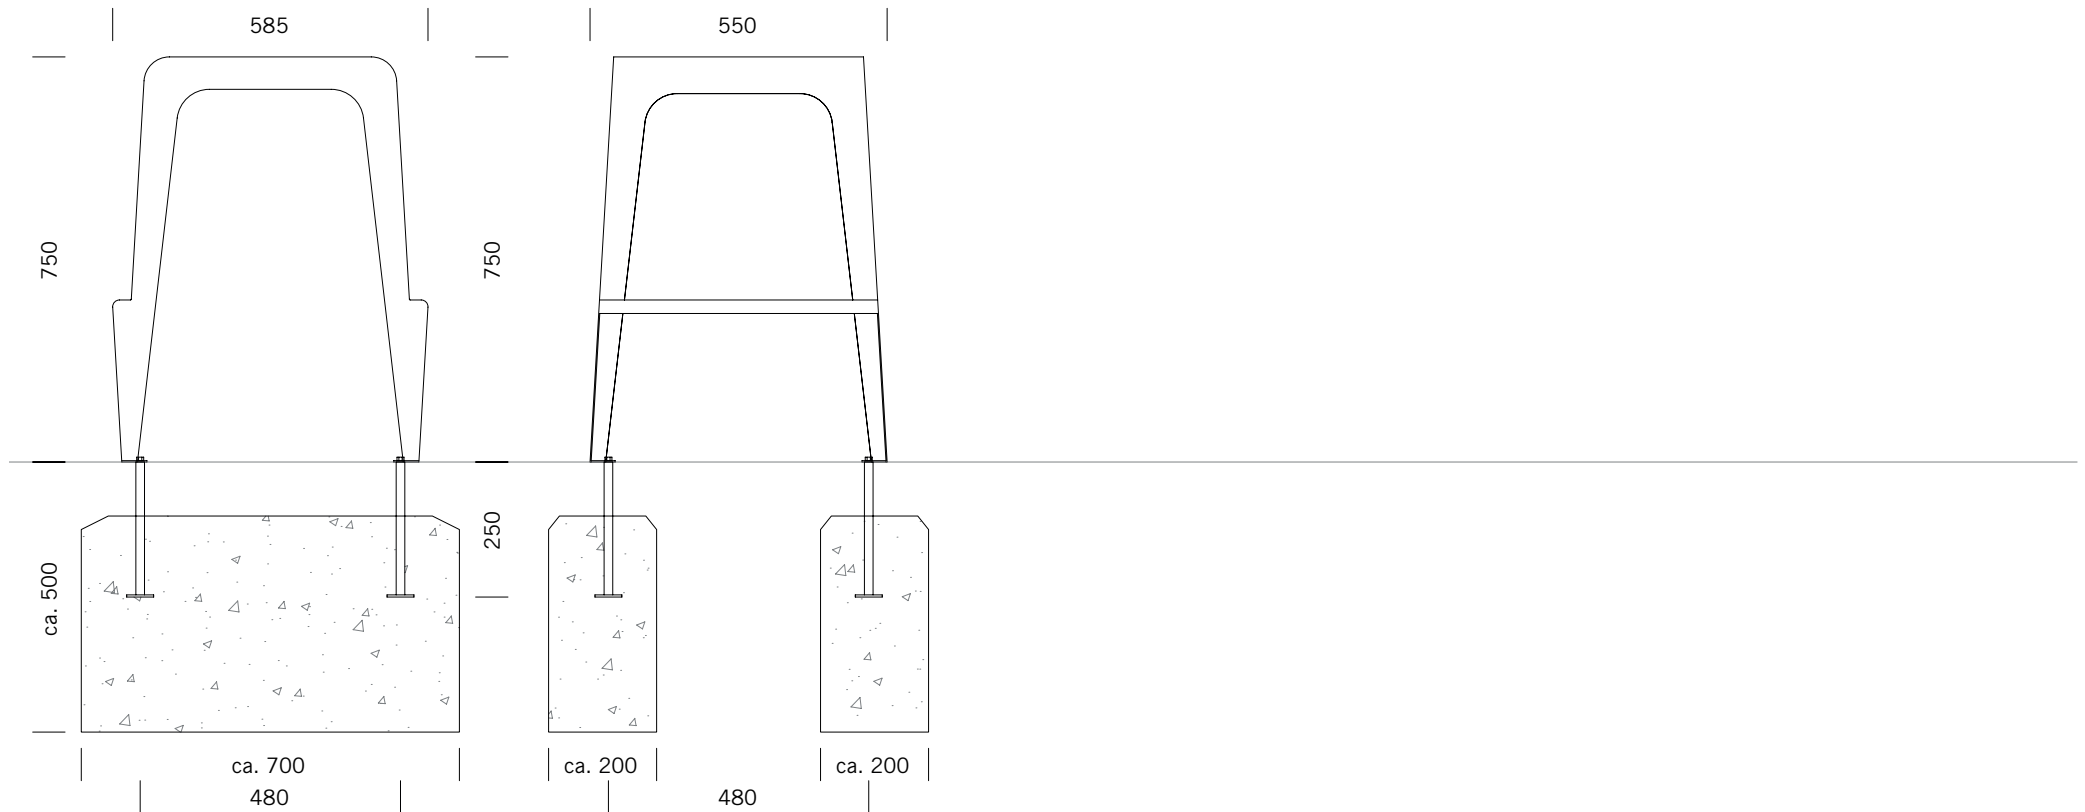

BENKERTBÄNKE

GROUND ANCHOR

1. Concrete-in, installation depth 250 mm
2. Bolt-on, installation depth 80 mm

DIMENSIONS

Length:	550 mm
Width:	585 mm
Height:	750 mm
Seat height:	750 mm
Weight:	11 kg

FRAME

Stainless steel type 304 | powder-coated

SEAT

Stainless steel type 304 | perforated plate

CHALIDOR 800

Bar stool

BENKERTBÄNKE

GROUND ANCHOR CONCRETE-IN, INSTALLATION DEPTH 250 MM

Foundations depend on local conditions - This is only a suggestion without warranty