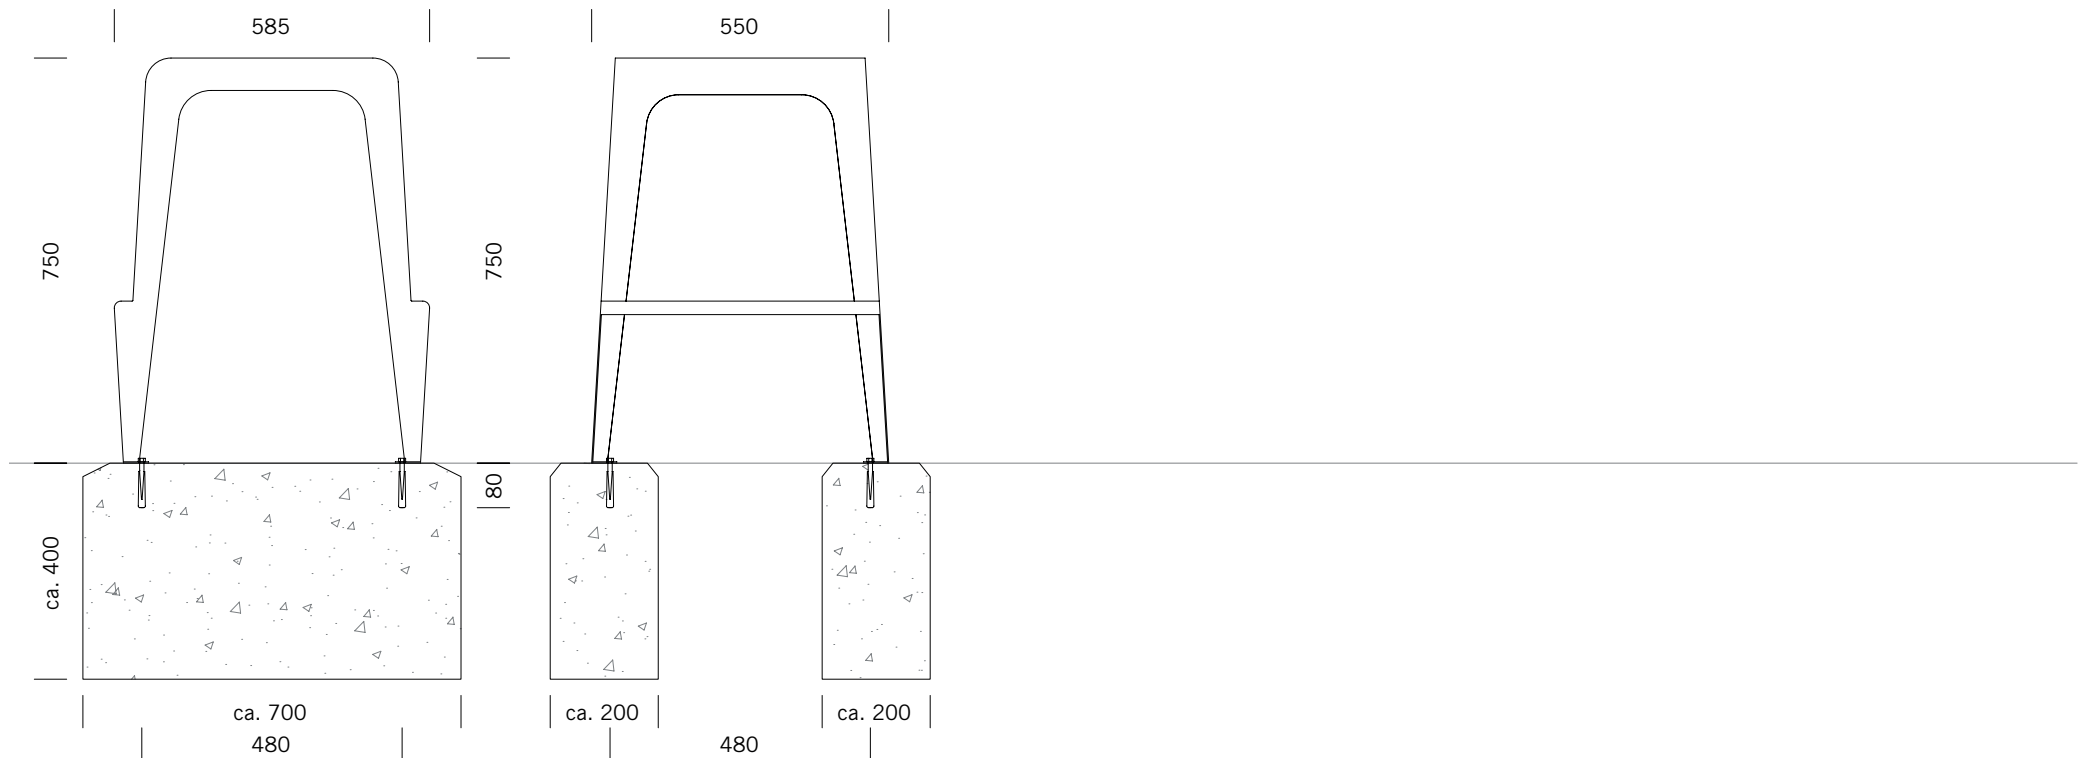

CHALIDOR 800

Bar stool

BENKERTBÄNKE

GROUND ANCHOR BOLT-ON, INSTALLATION DEPTH 80 MM

Foundations depend on local conditions - This is only a suggestion without warranty