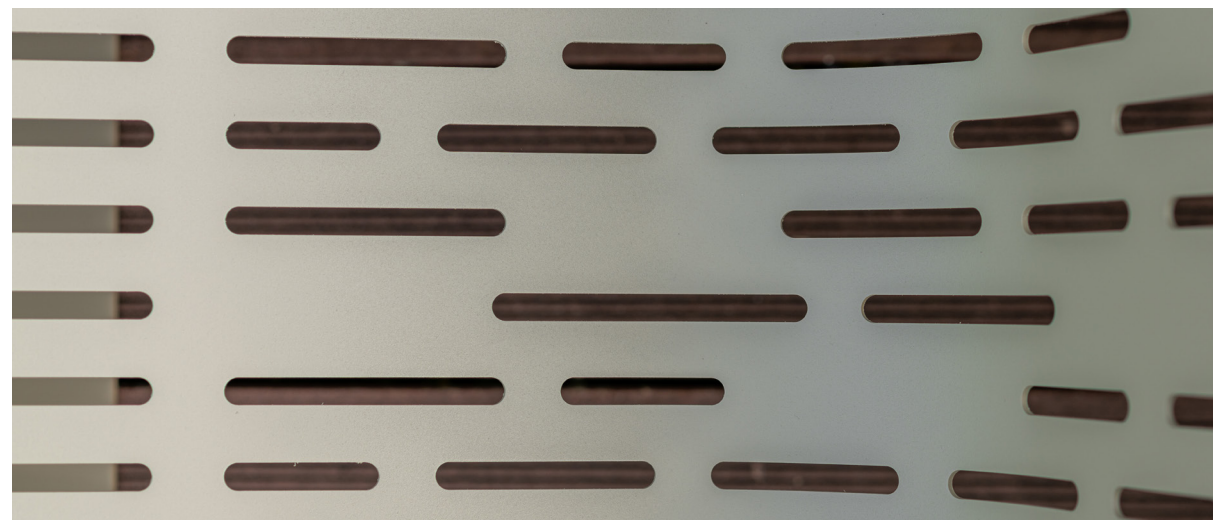

CHALIDOR 700

Mainbank

BENKERTBÄNKE

CHALIDOR 700

Mainbank

BENKERTBÄNKE

CHALIDOR 700

Mainbank

BENKERTBÄNKE

GROUND ANCHOR

1. Concrete-in, installation depth 250 mm
2. Bolt-on, installation depth 80 mm

DIMENSIONS

Length:	2270 mm
Width:	600 mm
Height:	465 mm
Seat height:	465 mm
Weight:	69 kg

FRAME

Stainless steel type 304 | powder-coated

SEAT

Stainless steel type 304 | perforated plate

GROUND ANCHOR CONCRETE-IN, INSTALLATION DEPTH 250 MM

Foundations depend on local conditions - This is only a suggestion without warranty

CHALIDOR 700

Mainbank