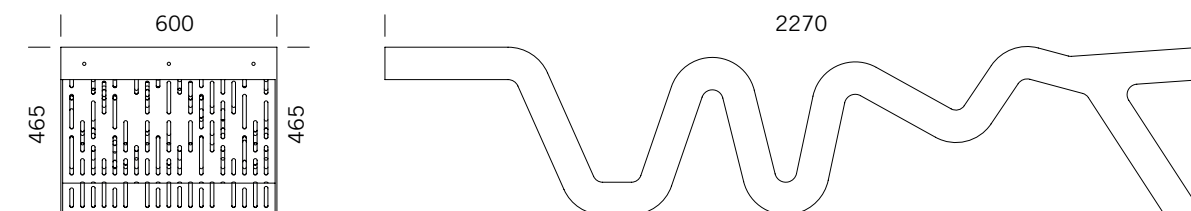

CHALIDOR 700

Mainbank

BENKERTBÄNKE

CHALIDOR 700

Mainbank

BENKERTBÄNKE

CHALIDOR 700

Mainbank

BENKERTBÄNKE

GROUND ANCHOR

1. Concrete-in, installation depth 250 mm
2. Bolt-on, installation depth 80 mm

DIMENSIONS

Length:	2270 mm
Width:	600 mm
Height:	465 mm
Seat height:	465 mm
Weight:	69 kg

FRAME

Stainless steel type 304 | powder-coated

SEAT

Stainless steel type 304 | perforated plate

GROUND ANCHOR CONCRETE-IN, INSTALLATION DEPTH 250 MM

Foundations depend on local conditions - This is only a suggestion without warranty

CHALIDOR 700

Mainbank