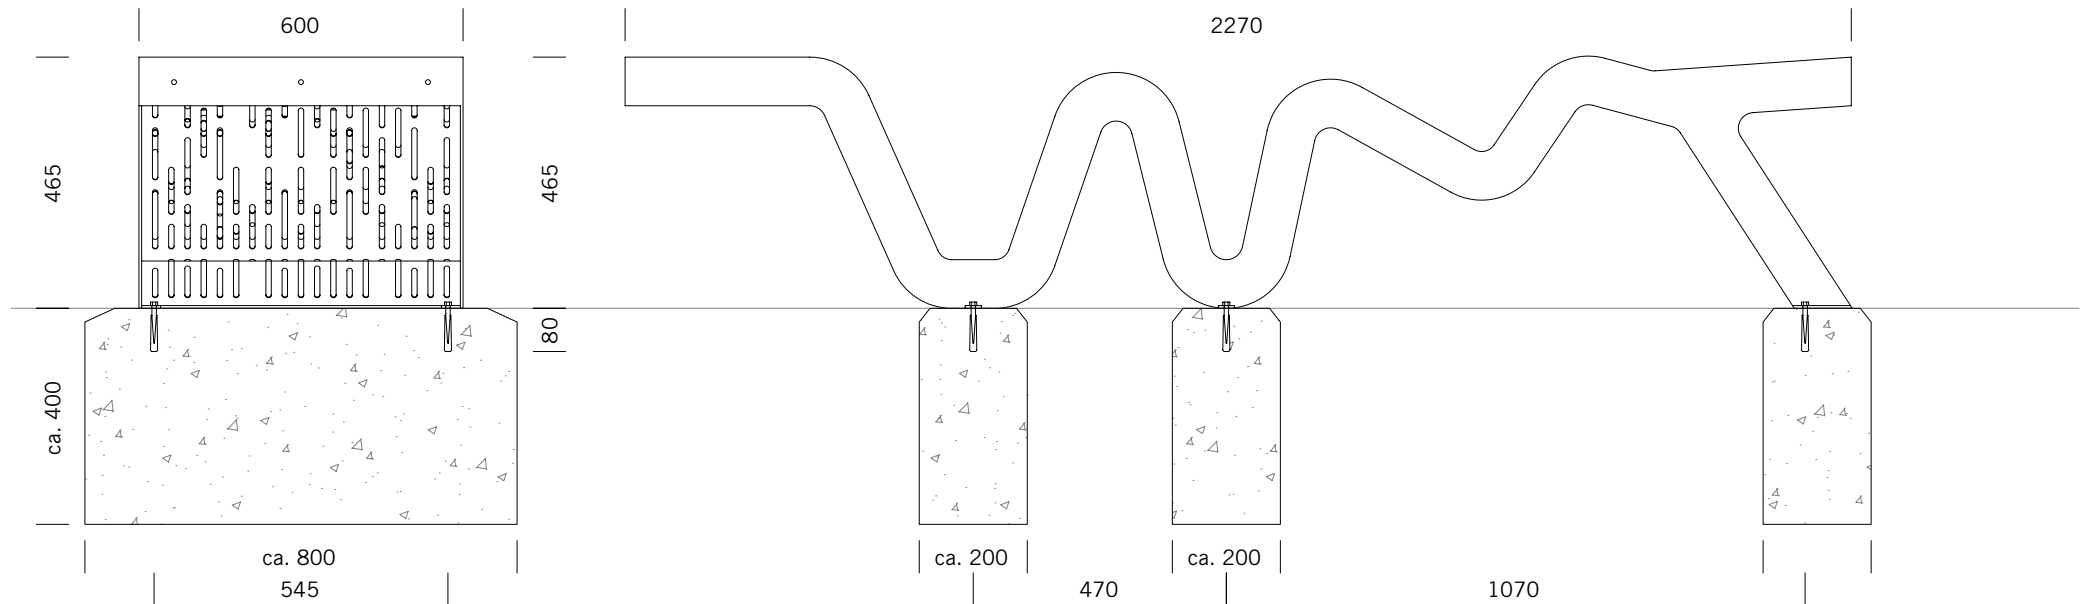

BENKERTBÄNKE

GROUND ANCHOR

1. Concrete-in, installation depth 250 mm
2. Bolt-on, installation depth 80 mm

DIMENSIONS

Length:	2270 mm
Width:	600 mm
Height:	465 mm
Seat height:	465 mm
Weight:	69 kg

FRAME

Stainless steel type 304 | powder-coated

SEAT

Stainless steel type 304 | perforated plate

GROUND ANCHOR CONCRETE-IN, INSTALLATION DEPTH 250 MM

Foundations depend on local conditions - This is only a suggestion without warranty

CHALIDOR 700

Mainbank

BENKERTBÄNKE

GROUND ANCHOR BOLT-ON, INSTALLATION DEPTH 80 MM

Foundations depend on local conditions - This is only a suggestion without warranty