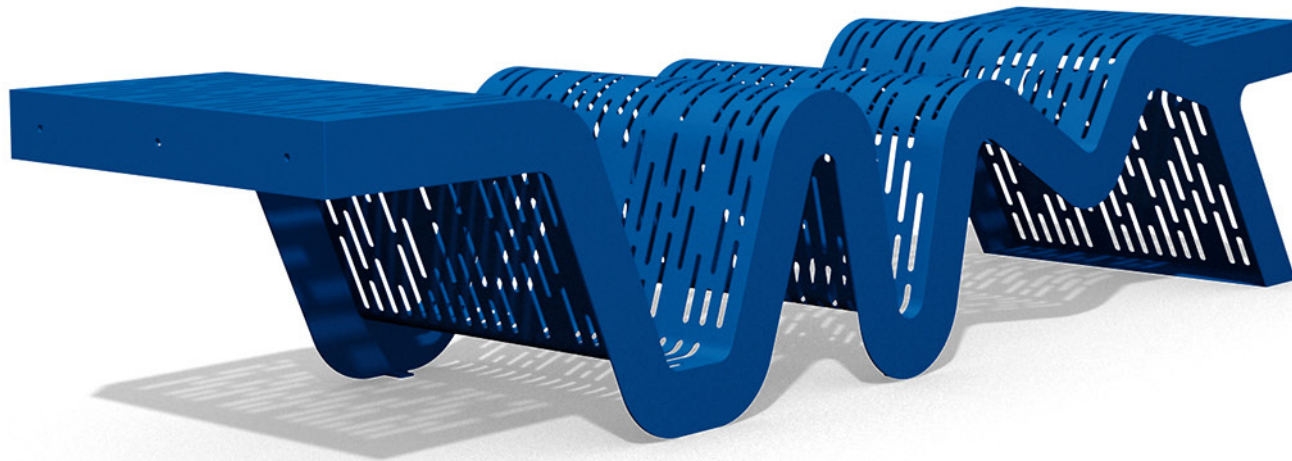

CHALIDOR 700

Mainbank

BENKERTBÄNKE

CHALIDOR 700

Mainbank

BENKERTBÄNKE

CHALIDOR 700

Mainbank

BENKERTBÄNKE

GROUND ANCHOR

1. Concrete-in, installation depth 250 mm
2. Bolt-on, installation depth 80 mm

DIMENSIONS

Length:	2270 mm
Width:	600 mm
Height:	465 mm
Seat height:	465 mm
Weight:	69 kg

FRAME

Stainless steel type 304 | powder-coated

SEAT

Stainless steel type 304 | perforated plate

GROUND ANCHOR CONCRETE-IN, INSTALLATION DEPTH 250 MM

Foundations depend on local conditions - This is only a suggestion without warranty

CHALIDOR 700

Mainbank

BENKERTBÄNKE

GROUND ANCHOR BOLT-ON, INSTALLATION DEPTH 80 MM

Foundations depend on local conditions - This is only a suggestion without warranty