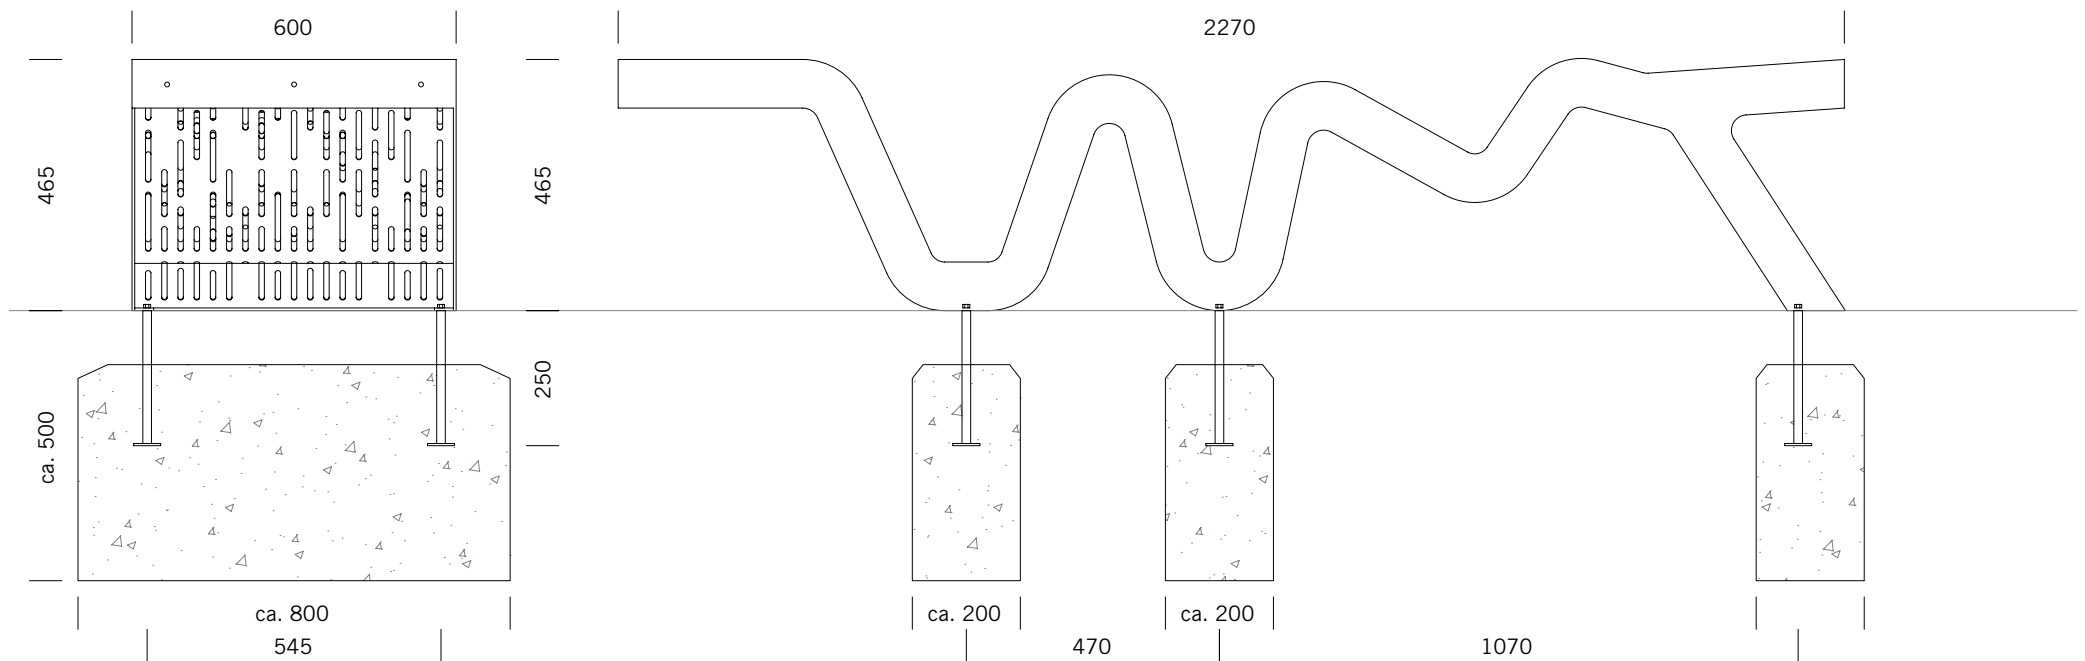

BENKERTBÄNKE

GROUND ANCHOR

1. Concrete-in, installation depth 250 mm
2. Bolt-on, installation depth 80 mm

DIMENSIONS

Length:	2270 mm
Width:	600 mm
Height:	465 mm
Seat height:	465 mm
Weight:	69 kg

FRAME

Stainless steel type 304 | powder-coated

SEAT

Stainless steel type 304 | perforated plate

GROUND ANCHOR CONCRETE-IN, INSTALLATION DEPTH 250 MM

Foundations depend on local conditions - This is only a suggestion without warranty

CHALIDOR 700

Mainbank