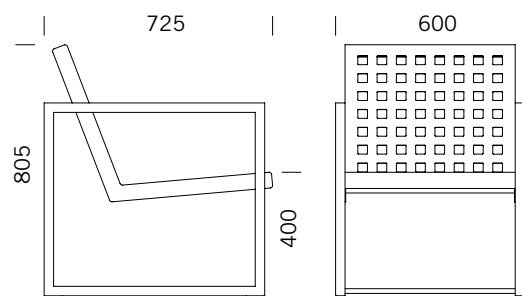

CHALIDOR 600

Lounge chair S

BENKERTBÄNKE

CHALIDOR 600

Lounge chair S

BENKERTBÄNKE

CHALIDOR 600

Lounge chair S

BENKERTBÄNKE

GROUND ANCHOR

1. Free positioning

DIMENSIONS

Length:	600 mm
Width:	725 mm
Height:	805 mm
Seat height:	400 mm
Weight:	17 kg

FRAME

Stainless steel type 304 | powder-coated

SEAT / BACKREST

Stainless steel type 304 | perforated plate