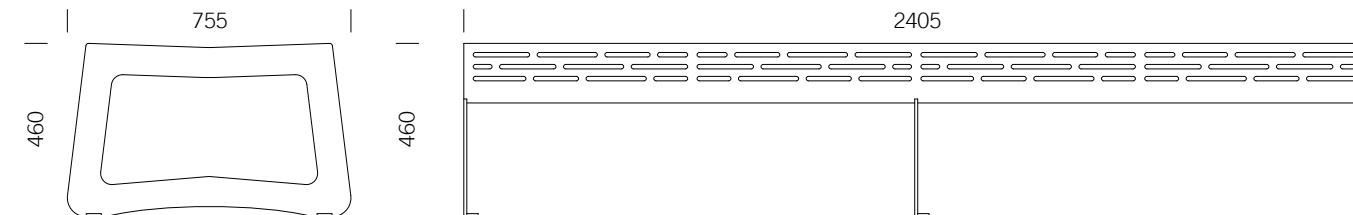

CHALIDOR 200

Stool bench 2405

BENKERTBÄNKE

CHALIDOR 200

Stool bench 2405

BENKERTBÄNKE

CHALIDOR 200

Stool bench 2405

BENKERTBÄNKE

GROUND ANCHOR

1. Concrete-in, installation depth 250 mm
2. Bolt-on, installation depth 80 mm

DIMENSIONS

Length:	2405 mm
Width:	755 mm
Height:	460 mm
Seat height:	460 mm
Weight:	73 kg

FRAME

Stainless steel type 304 | powder-coated

SEAT

Stainless steel type 304 | perforated plate

CHALIDOR 200

Stool bench 2405

BENKERTBÄNKE

GROUND ANCHOR CONCRETE-IN, INSTALLATION DEPTH 250 MM

Foundations depend on local conditions - This is only a suggestion without warranty