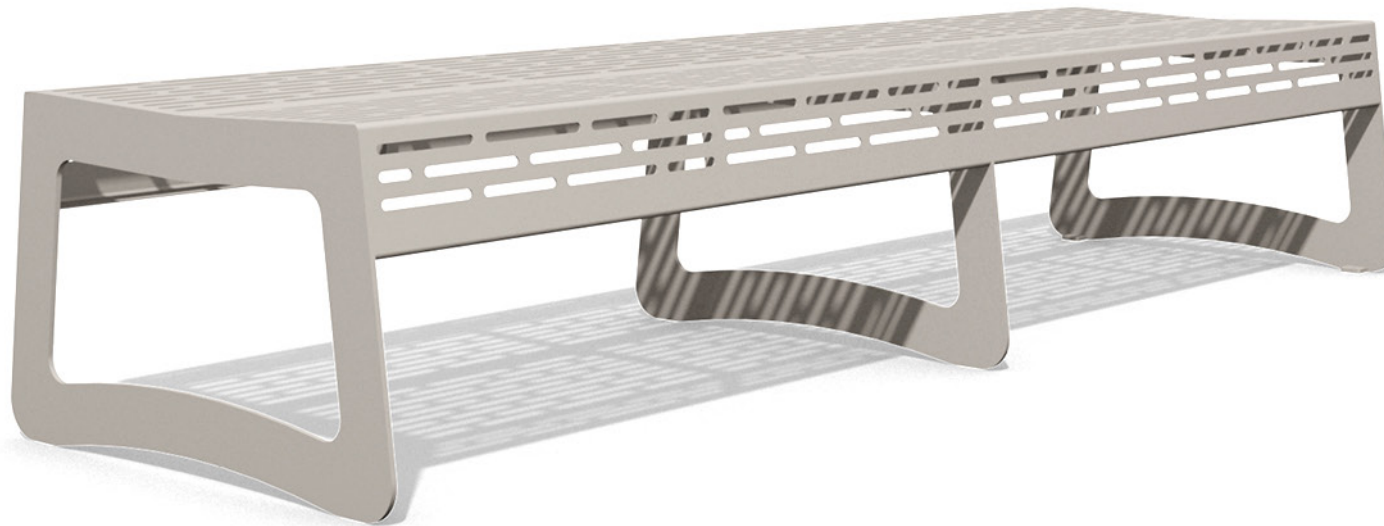

CHALIDOR 200

Stool bench 2405

BENKERTBÄNKE

CHALIDOR 200

Stool bench 2405

BENKERTBÄNKE

CHALIDOR 200

Stool bench 2405

BENKERTBÄNKE

GROUND ANCHOR

1. Concrete-in, installation depth 250 mm
2. Bolt-on, installation depth 80 mm

DIMENSIONS

Length:	2405 mm
Width:	755 mm
Height:	460 mm
Seat height:	460 mm
Weight:	73 kg

FRAME

Stainless steel type 304 | powder-coated

SEAT

Stainless steel type 304 | perforated plate

CHALIDOR 200

Stool bench 2405

BENKERTBÄNKE

GROUND ANCHOR CONCRETE-IN, INSTALLATION DEPTH 250 MM

Foundations depend on local conditions - This is only a suggestion without warranty

CHALIDOR 200

Stool bench 2405

BENKERTBÄNKE

GROUND ANCHOR BOLT-ON, INSTALLATION DEPTH 80 MM

Foundations depend on local conditions - This is only a suggestion without warranty