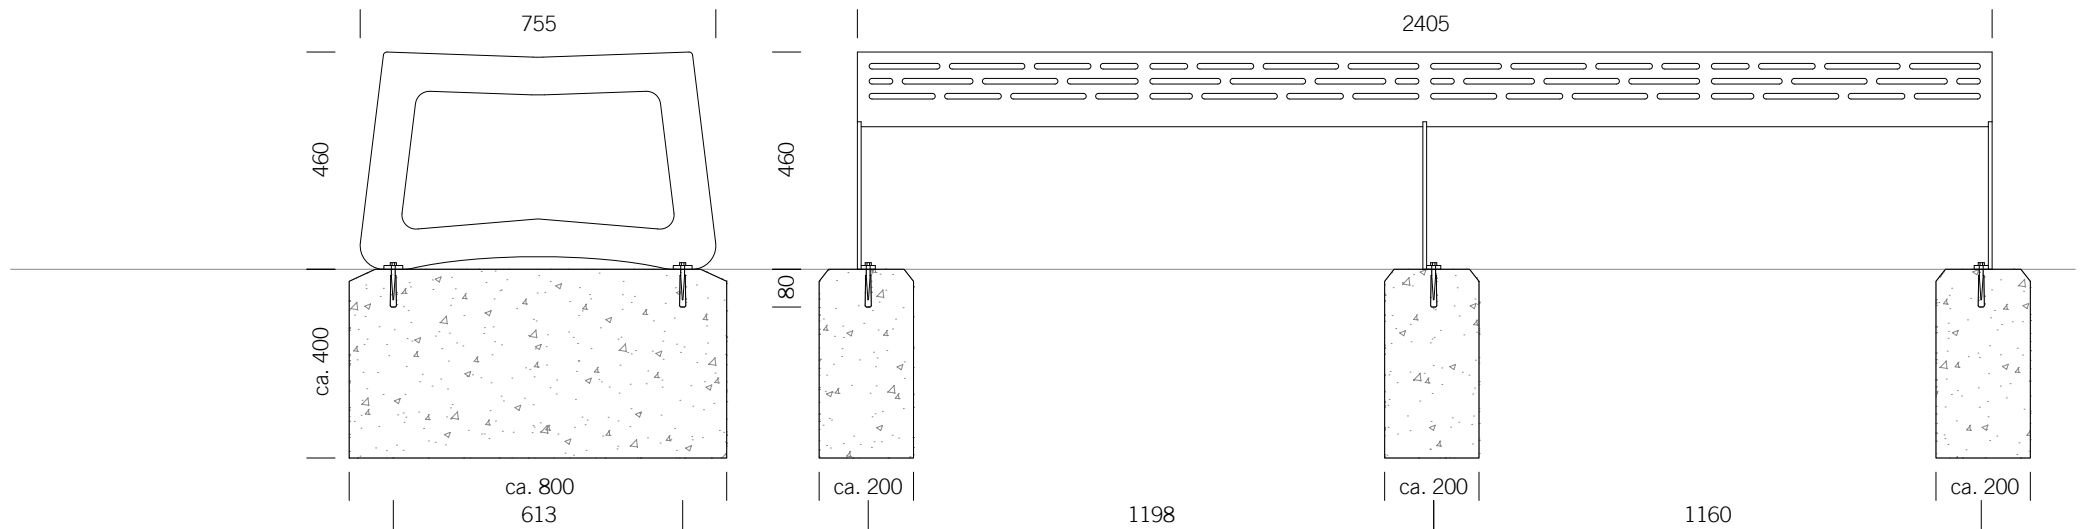

CHALIDOR 200

Stool bench 2405

BENKERTBÄNKE

GROUND ANCHOR BOLT-ON, INSTALLATION DEPTH 80 MM

Foundations depend on local conditions - This is only a suggestion without warranty