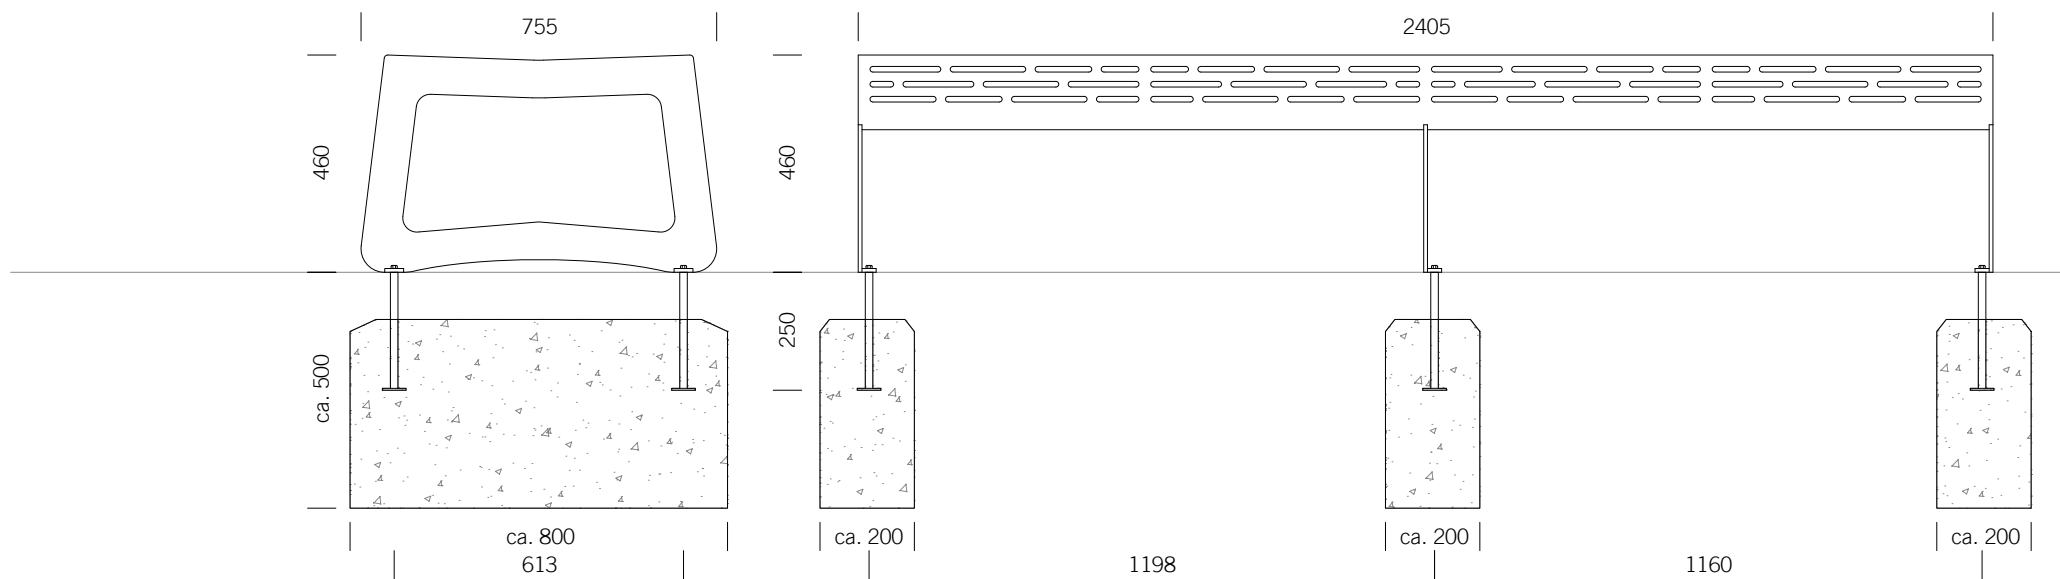

BENKERTBÄNKE

GROUND ANCHOR

1. Concrete-in, installation depth 250 mm
2. Bolt-on, installation depth 80 mm

DIMENSIONS

Length:	2405 mm
Width:	755 mm
Height:	460 mm
Seat height:	460 mm
Weight:	73 kg

FRAME

Stainless steel type 304 | powder-coated

SEAT

Stainless steel type 304 | perforated plate

CHALIDOR 200

Stool bench 2405

BENKERTBÄNKE

GROUND ANCHOR CONCRETE-IN, INSTALLATION DEPTH 250 MM

Foundations depend on local conditions - This is only a suggestion without warranty