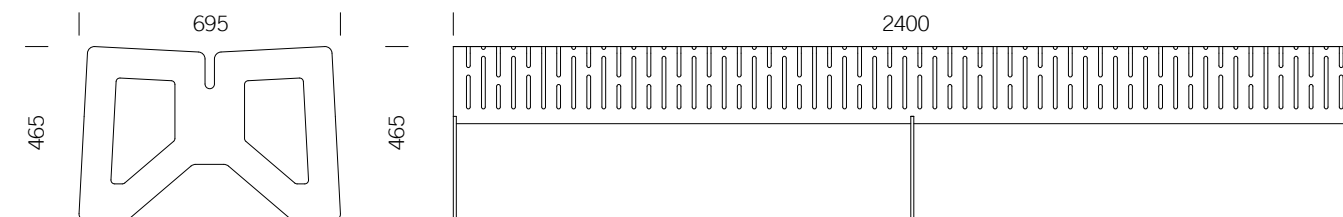

CHALIDOR 100

Stool bench 2400

BENKERTBÄNKE

CHALIDOR 100

Stool bench 2400

BENKERTBÄNKE

CHALIDOR 100

Stool bench 2400

BENKERTBÄNKE

GROUND ANCHOR

1. Concrete-in, installation depth 250 mm
2. Bolt-on, installation depth 80 mm

DIMENSIONS

Length:	2400 mm
Width:	695 mm
Height:	465 mm
Seat height:	465 mm
Weight:	88 kg

FRAME

Stainless steel type 304 | powder-coated

SEAT

Stainless steel type 304 | perforated plate

CHALIDOR 100

Stool bench 2400

BENKERTBÄNKE

GROUND ANCHOR CONCRETE-IN, INSTALLATION DEPTH 250 MM

Foundations depend on local conditions - This is only a suggestion without warranty