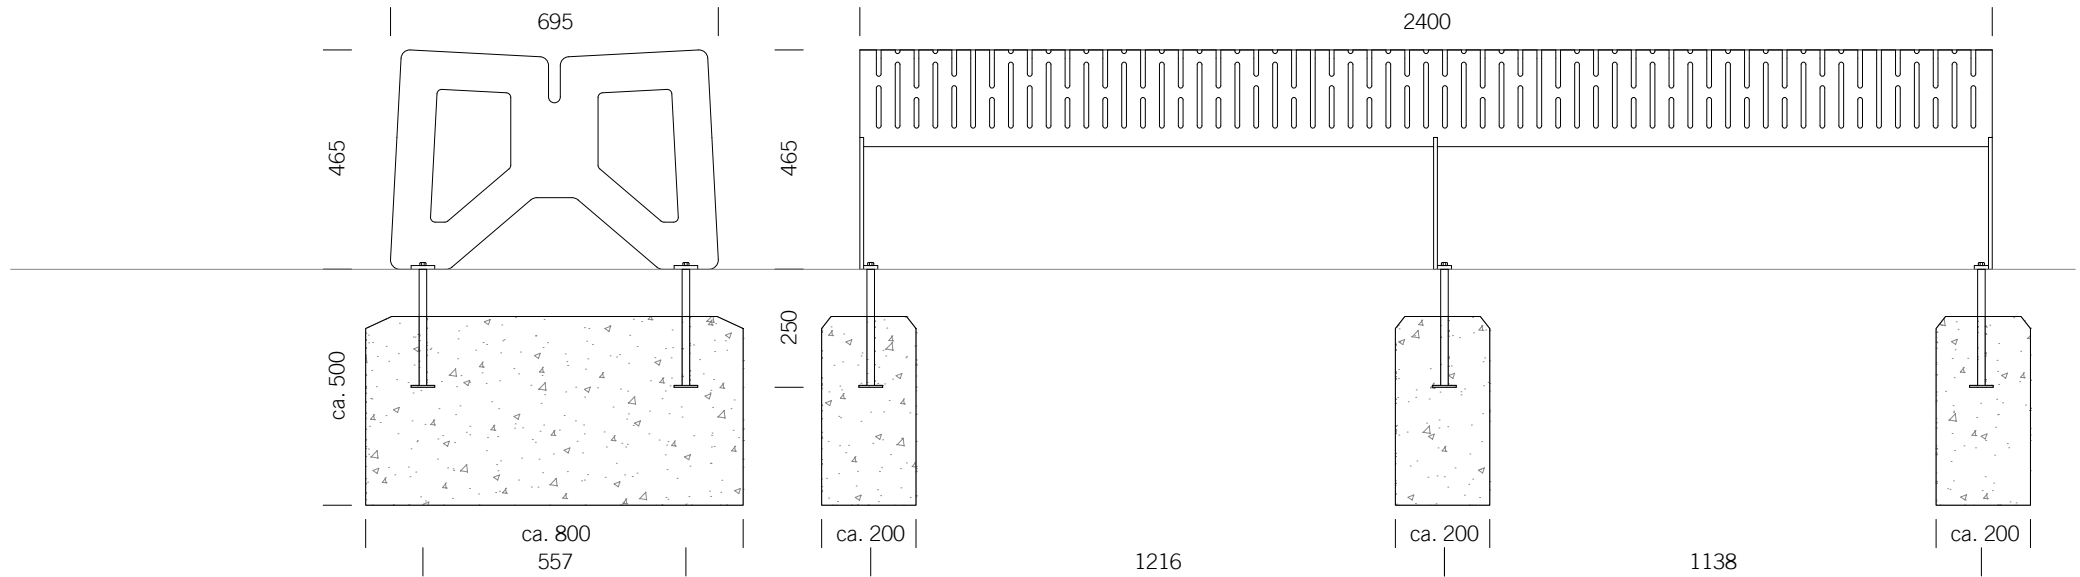

BENKERTBÄNKE

GROUND ANCHOR

1. Concrete-in, installation depth 250 mm
2. Bolt-on, installation depth 80 mm

DIMENSIONS

Length:	2400 mm
Width:	695 mm
Height:	465 mm
Seat height:	465 mm
Weight:	88 kg

FRAME

Stainless steel type 304 | powder-coated

SEAT

Stainless steel type 304 | perforated plate

CHALIDOR 100

Stool bench 2400

BENKERTBÄNKE

GROUND ANCHOR CONCRETE-IN, INSTALLATION DEPTH 250 MM

Foundations depend on local conditions - This is only a suggestion without warranty