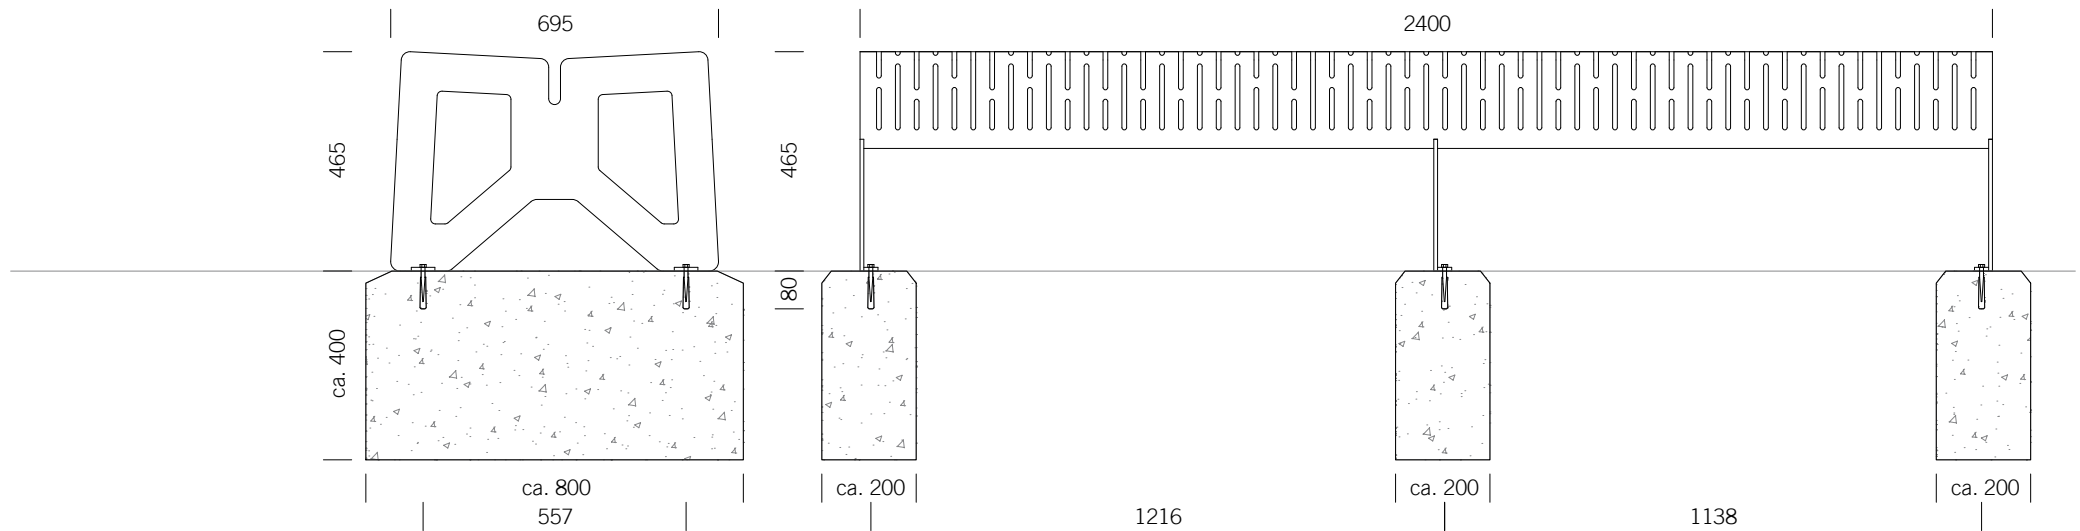

CHALIDOR 100

Stool bench 2400

BENKERTBÄNKE

GROUND ANCHOR BOLT-ON, INSTALLATION DEPTH 80 MM

Foundations depend on local conditions - This is only a suggestion without warranty