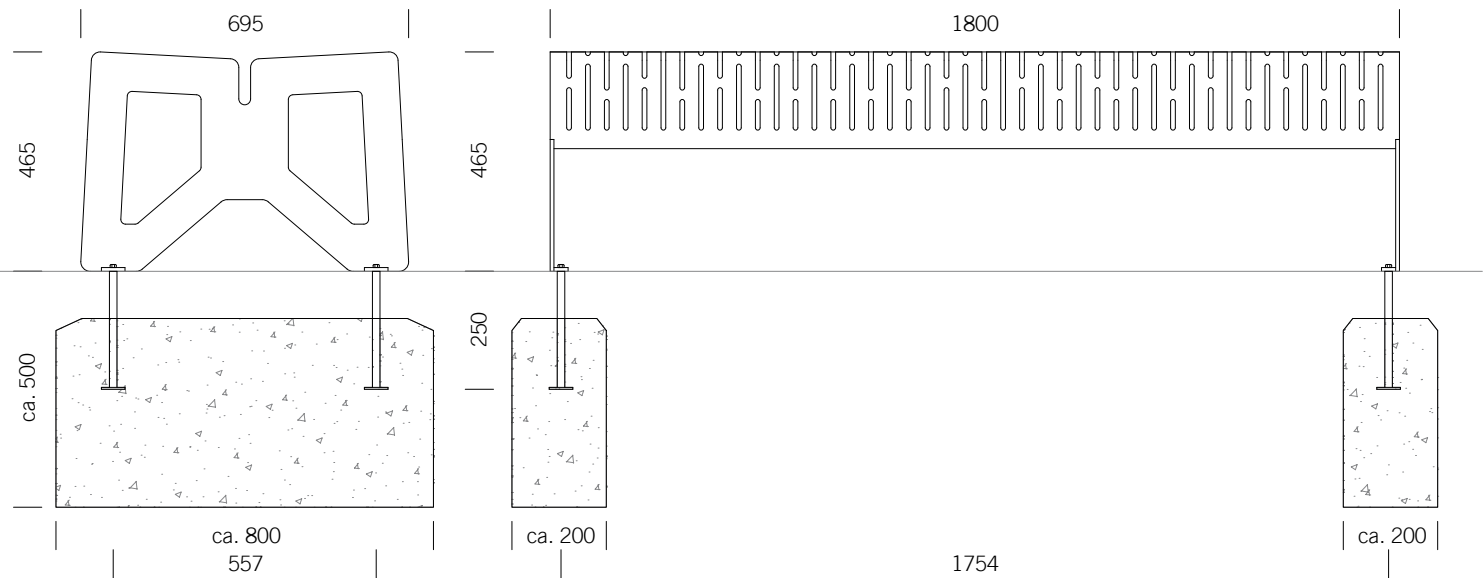

BENKERTBÄNKE

GROUND ANCHOR

1. Concrete-in, installation depth 250 mm
2. Bolt-on, installation depth 80 mm

DIMENSIONS

Length:	1800 mm
Width:	695 mm
Height:	465 mm
Seat height:	465 mm
Weight:	64 kg

FRAME

Stainless steel type 304 | powder-coated

SEAT

Stainless steel type 304 | perforated plate

CHALIDOR 100

Stool bench 1800

BENKERTBÄNKE

GROUND ANCHOR CONCRETE-IN, INSTALLATION DEPTH 250 MM

Foundations depend on local conditions - This is only a suggestion without warranty