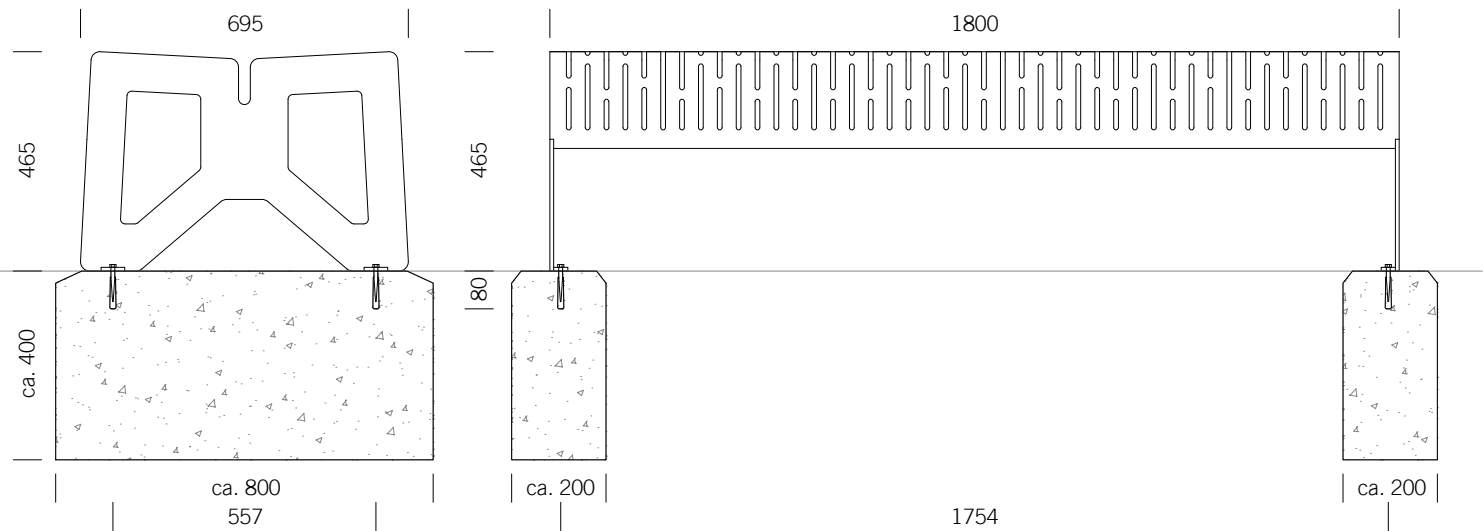

CHALIDOR 100

Stool bench 1800

BENKERTBÄNKE

GROUND ANCHOR BOLT-ON, INSTALLATION DEPTH 80 MM

Foundations depend on local conditions - This is only a suggestion without warranty