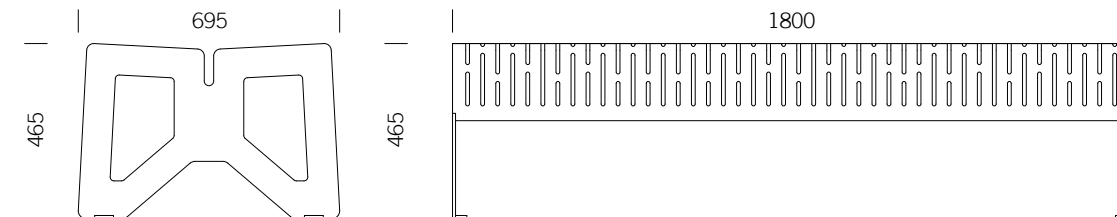

CHALIDOR 100

Stool bench 1800

BENKERTBÄNKE

CHALIDOR 100

Stool bench 1800

BENKERTBÄNKE

CHALIDOR 100

Stool bench 1800

BENKERTBÄNKE

GROUND ANCHOR

1. Concrete-in, installation depth 250 mm
2. Bolt-on, installation depth 80 mm

DIMENSIONS

Length:	1800 mm
Width:	695 mm
Height:	465 mm
Seat height:	465 mm
Weight:	64 kg

FRAME

Stainless steel type 304 | powder-coated

SEAT

Stainless steel type 304 | perforated plate

CHALIDOR 100

Stool bench 1800

BENKERTBÄNKE

GROUND ANCHOR CONCRETE-IN, INSTALLATION DEPTH 250 MM

Foundations depend on local conditions - This is only a suggestion without warranty