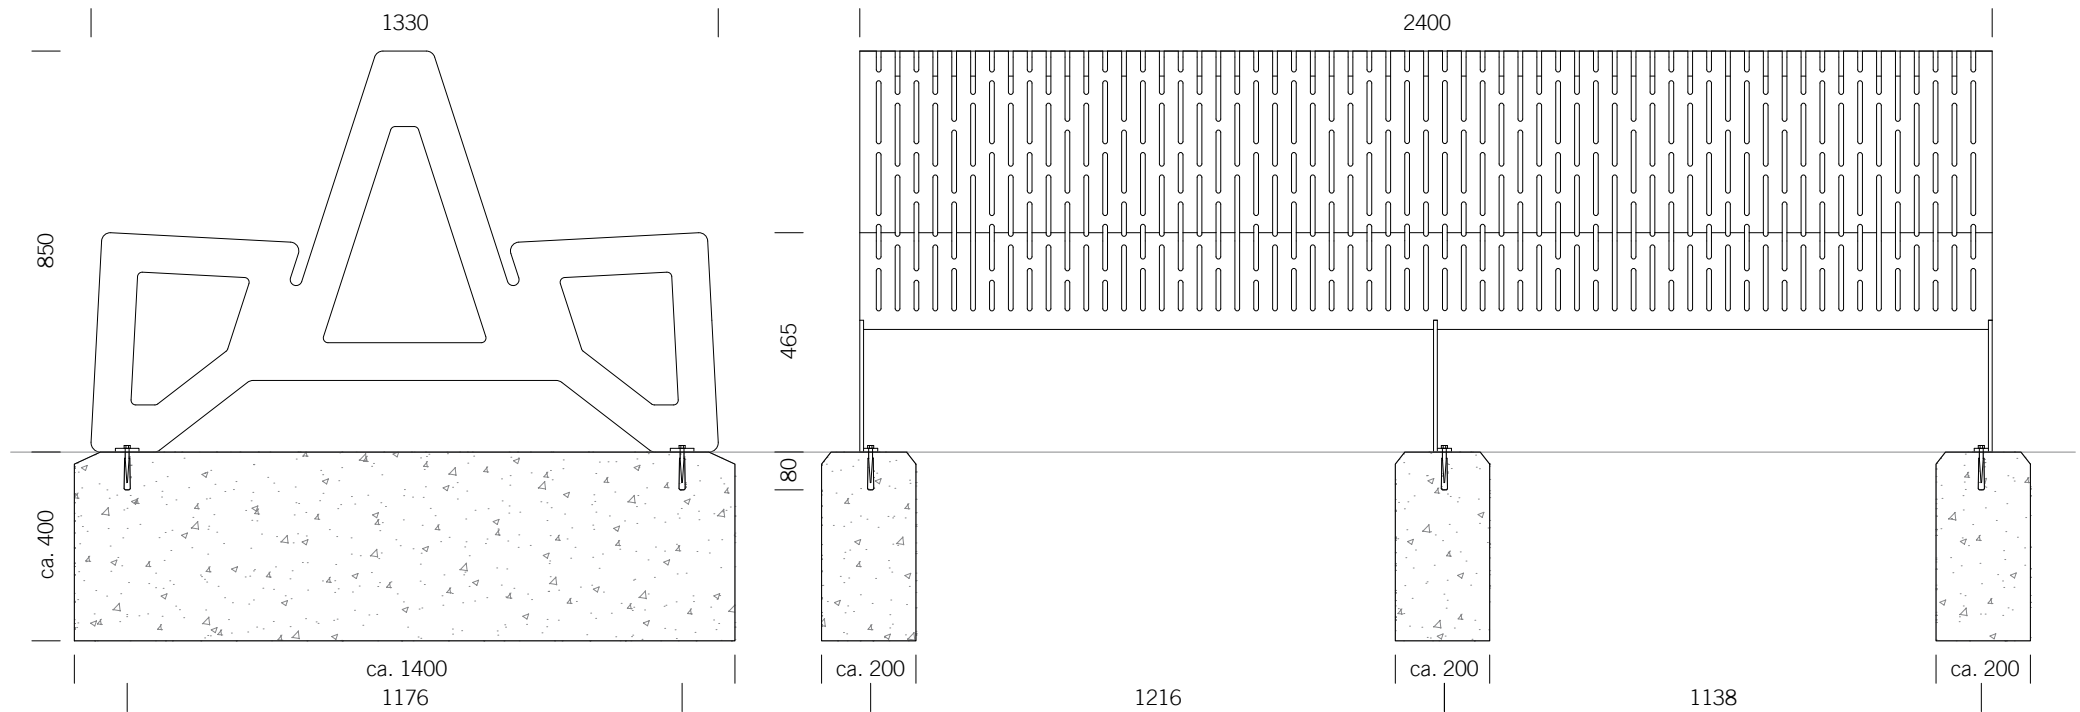

CHALIDOR 100

Double bench 2400

BENKERTBÄNKE

GROUND ANCHOR BOLT-ON, INSTALLATION DEPTH 80 MM

Foundations depend on local conditions - This is only a suggestion without warranty