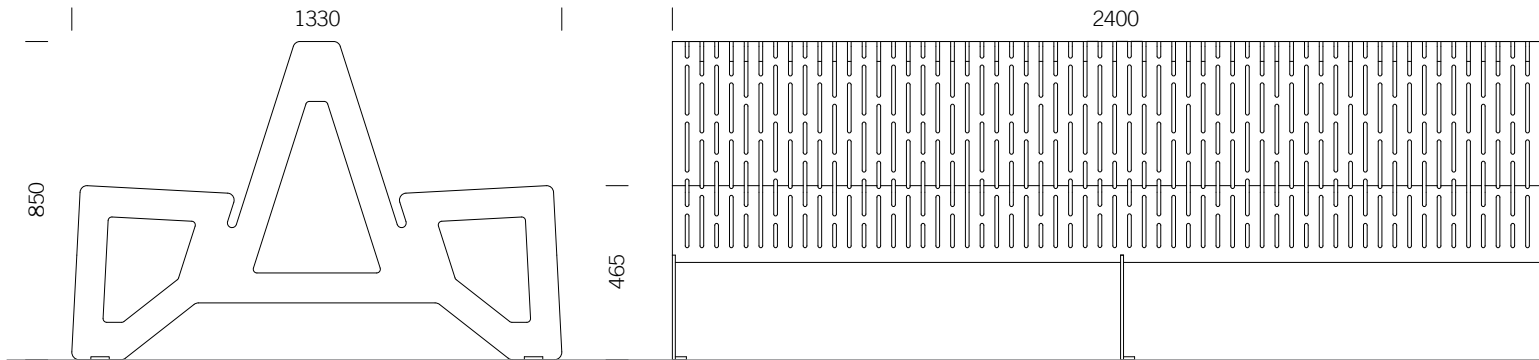

CHALIDOR 100

Double bench 2400

BENKERTBÄNKE

CHALIDOR 100

Double bench 2400

BENKERTBÄNKE

CHALIDOR 100

Double bench 2400

BENKERTBÄNKE

GROUND ANCHOR

1. Concrete-in, installation depth 250 mm
2. Bolt-on, installation depth 80 mm

DIMENSIONS

Length:	2400 mm
Width:	1330 mm
Height:	850 mm
Seat height:	465 mm
Weight:	175 kg

FRAME

Stainless steel type 304 | powder-coated

SEAT / BACKREST

Stainless steel type 304 | perforated plate

CHALIDOR 100

Double bench 2400

BENKERTBÄNKE

GROUND ANCHOR CONCRETE-IN, INSTALLATION DEPTH 250 MM

Foundations depend on local conditions - This is only a suggestion without warranty