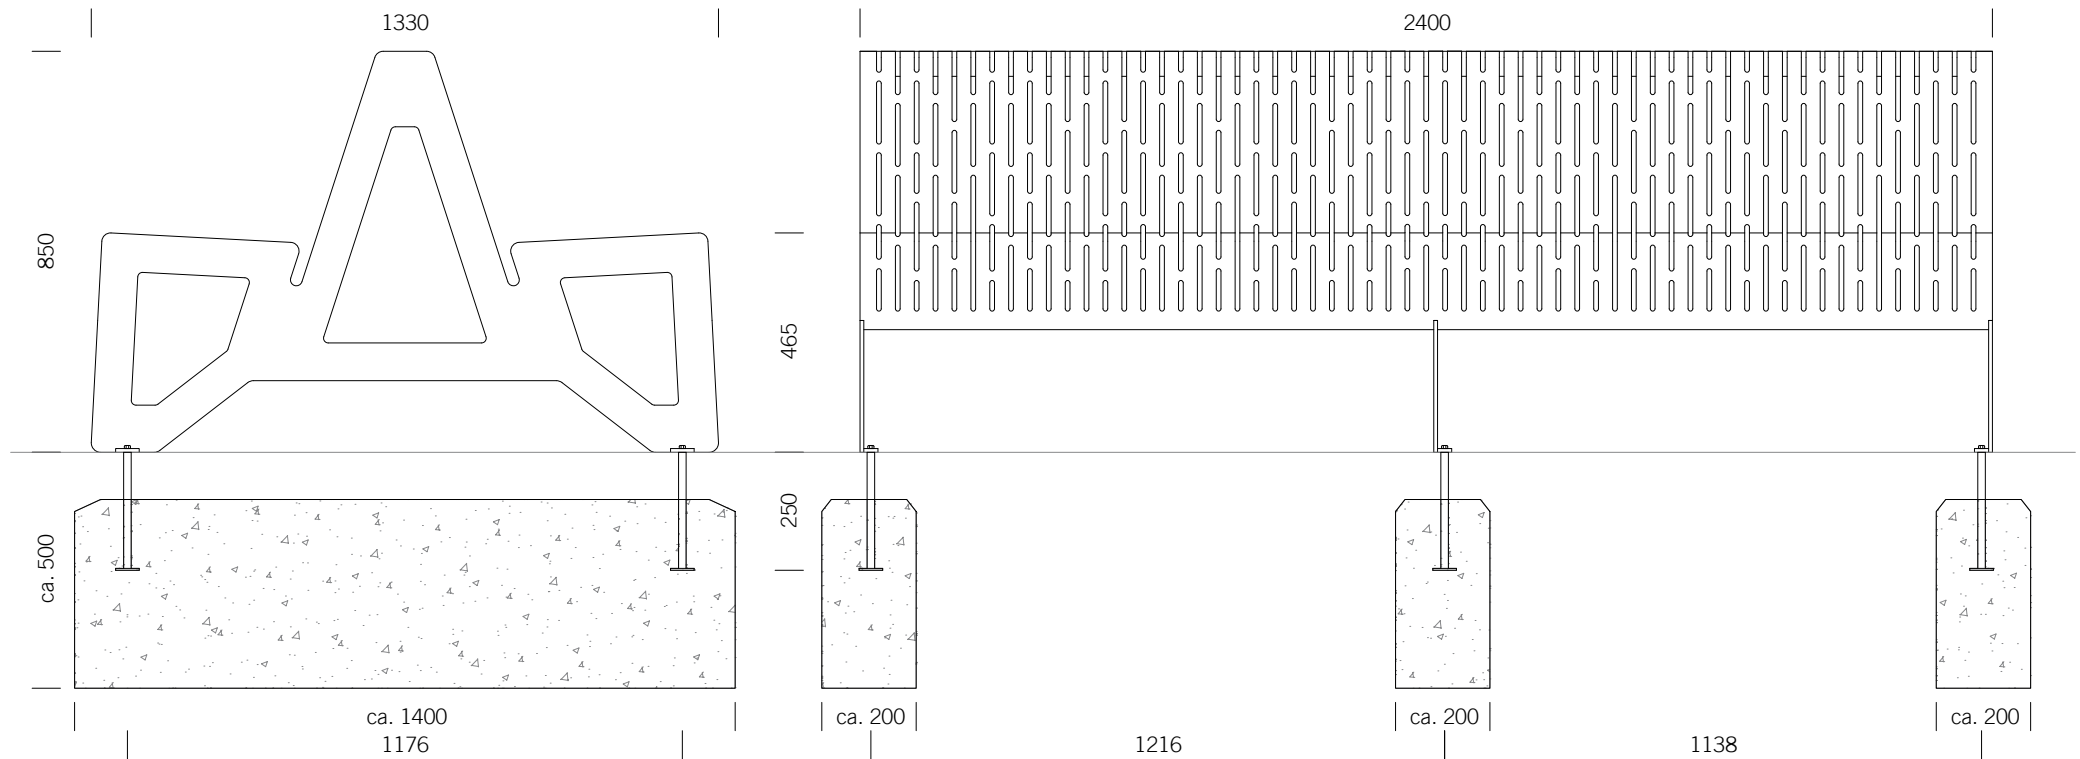

BENKERTBÄNKE

GROUND ANCHOR

1. Concrete-in, installation depth 250 mm
2. Bolt-on, installation depth 80 mm

DIMENSIONS

Length:	2400 mm
Width:	1330 mm
Height:	850 mm
Seat height:	465 mm
Weight:	175 kg

FRAME

Stainless steel type 304 | powder-coated

SEAT / BACKREST

Stainless steel type 304 | perforated plate

CHALIDOR 100

Double bench 2400

BENKERTBÄNKE

GROUND ANCHOR CONCRETE-IN, INSTALLATION DEPTH 250 MM

Foundations depend on local conditions - This is only a suggestion without warranty