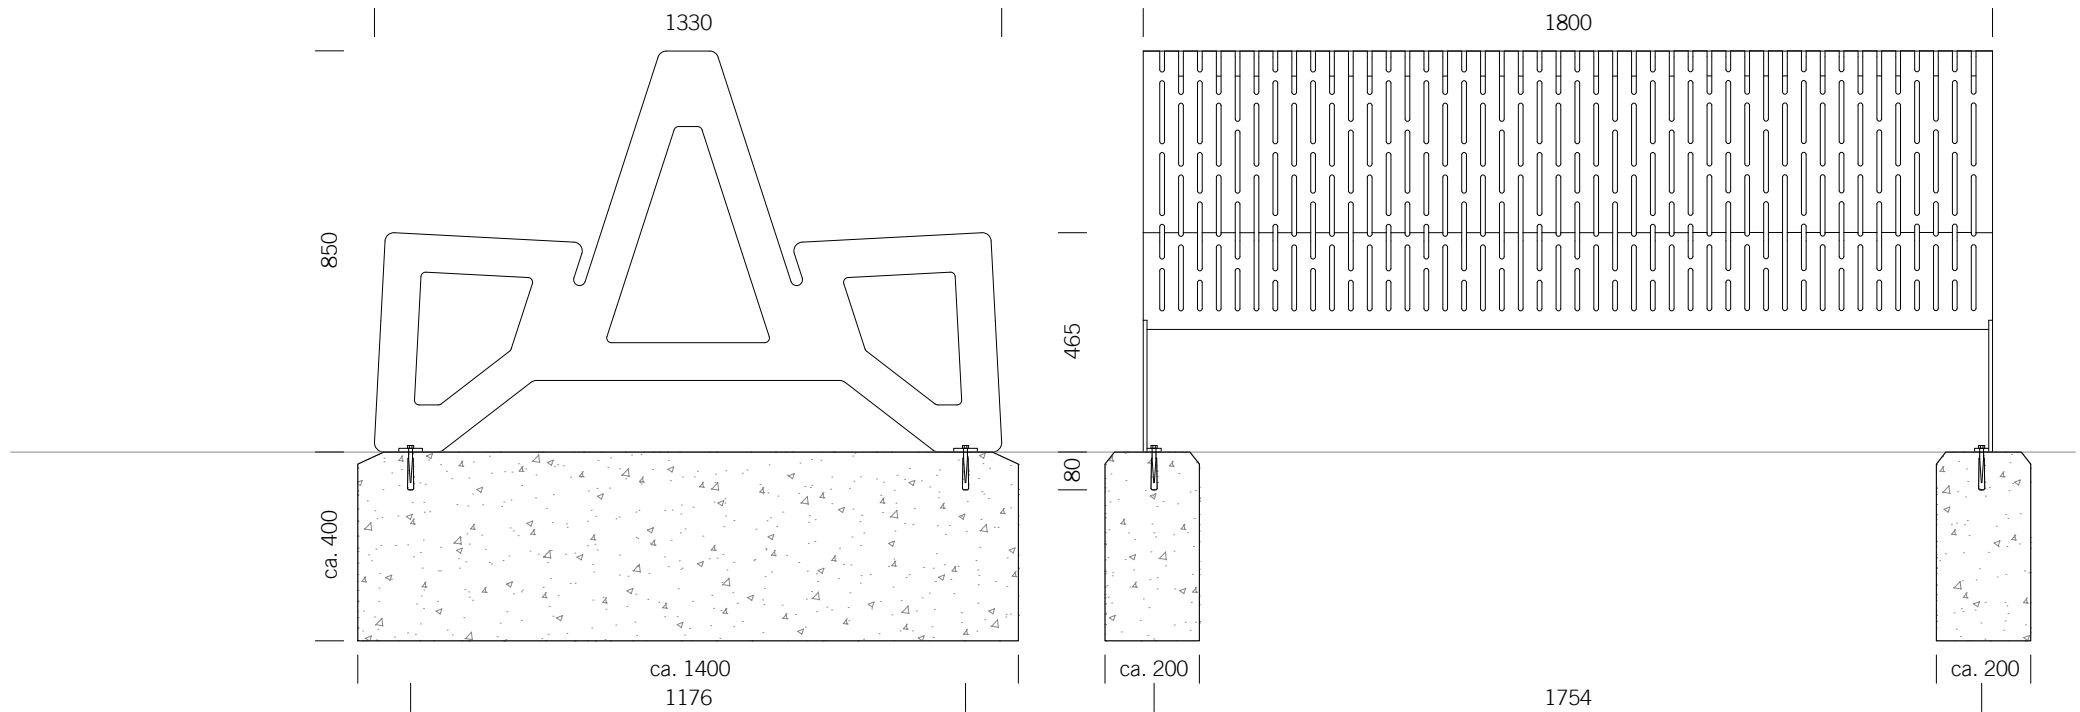

DIMENSIONS

Length:	1800 mm
Width:	1330 mm
Height:	850 mm
Seat height:	465 mm
Weight:	127 kg

FRAME

Stainless steel type 304 | powder-coated

SEAT / BACKREST

Stainless steel type 304 | perforated plate

CHALIDOR 100

Double bench 1800

BENKERTBÄNKE

GROUND ANCHOR CONCRETE-IN, INSTALLATION DEPTH 250 MM

Foundations depend on local conditions - This is only a suggestion without warranty

CHALIDOR 100

Double bench 1800

BENKERTBÄNKE

GROUND ANCHOR BOLT-ON, INSTALLATION DEPTH 80 MM

Foundations depend on local conditions - This is only a suggestion without warranty