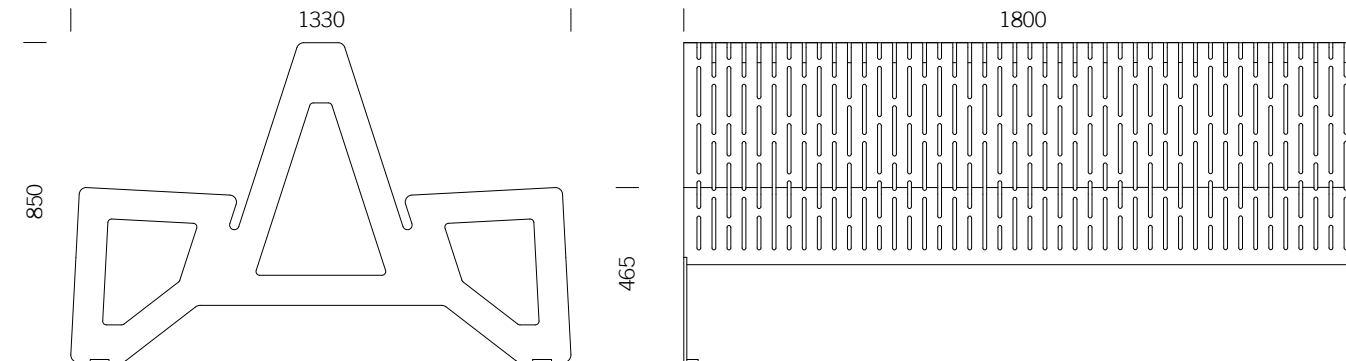

CHALIDOR 100

Double bench 1800

BENKERTBÄNKE

CHALIDOR 100

Double bench 1800

BENKERTBÄNKE

GROUND ANCHOR

1. Concrete-in, installation depth 250 mm
2. Bolt-on, installation depth 80 mm

DIMENSIONS

Length:	1800 mm
Width:	1330 mm
Height:	850 mm
Seat height:	465 mm
Weight:	127 kg

FRAME

Stainless steel type 304 | powder-coated

SEAT / BACKREST

Stainless steel type 304 | perforated plate

CHALIDOR 100