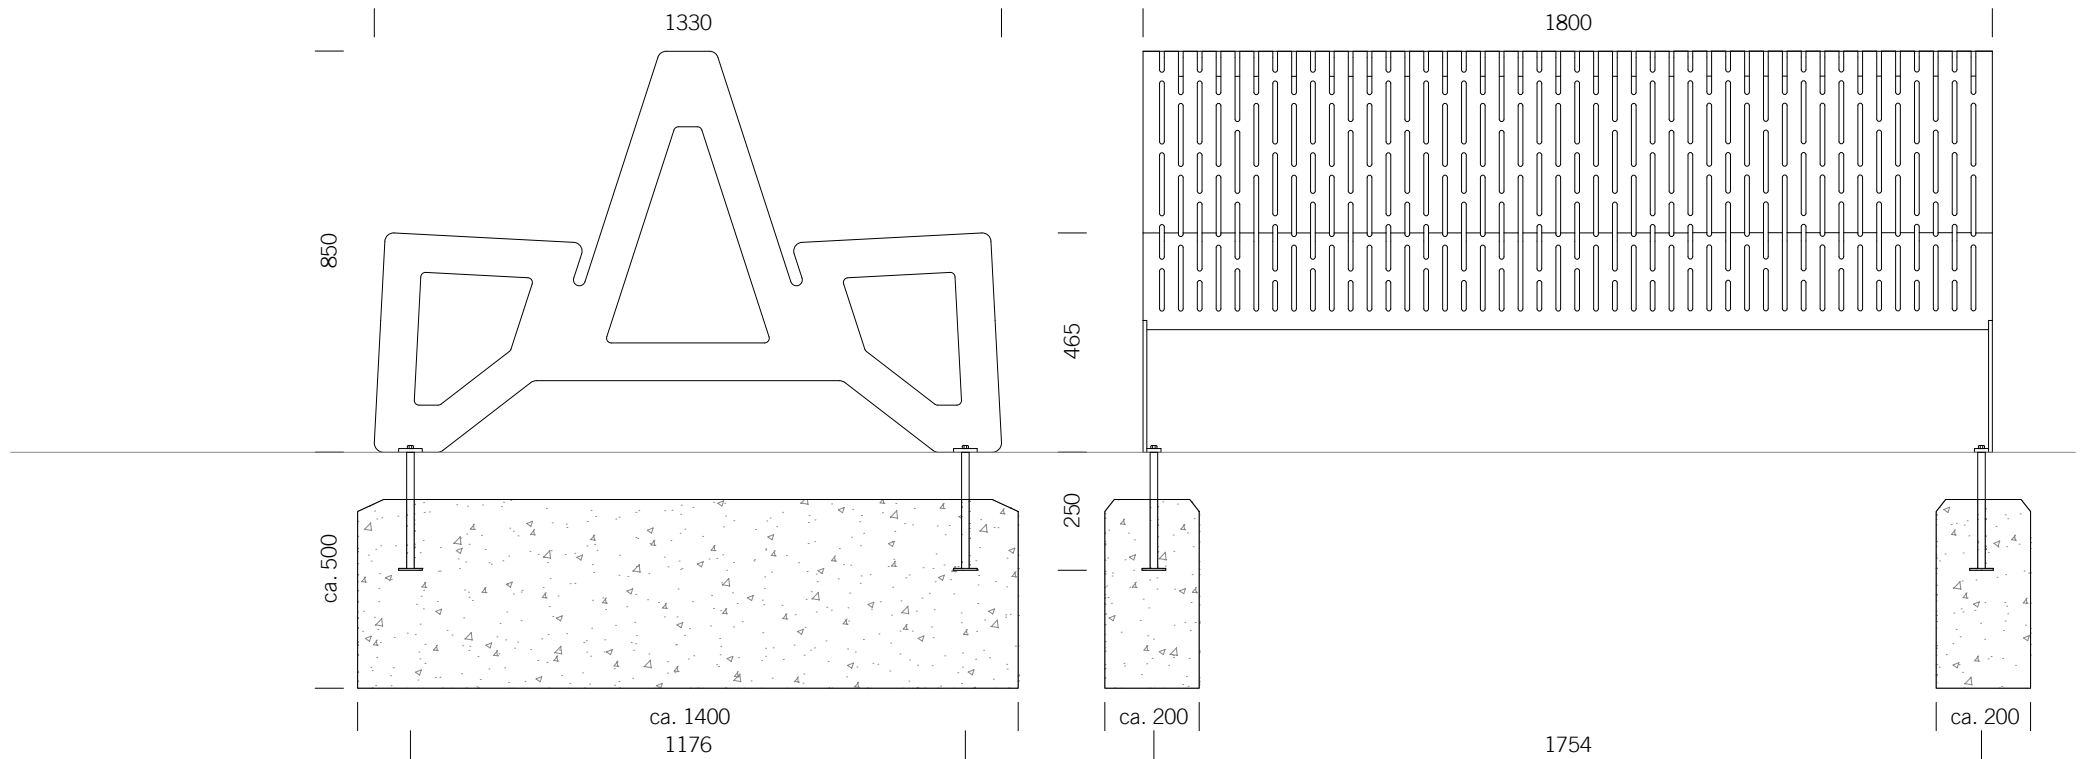

CHALIDOR 100

Double bench 1800

BENKERTBÄNKE

CHALIDOR 100

Double bench 1800

BENKERTBÄNKE

GROUND ANCHOR

1. Concrete-in, installation depth 250 mm
2. Bolt-on, installation depth 80 mm

DIMENSIONS

Length:	1800 mm
Width:	1330 mm
Height:	850 mm
Seat height:	465 mm
Weight:	127 kg

FRAME

Stainless steel type 304 | powder-coated

SEAT / BACKREST

Stainless steel type 304 | perforated plate

CHALIDOR 100

Double bench 1800

BENKERTBÄNKE

GROUND ANCHOR CONCRETE-IN, INSTALLATION DEPTH 250 MM

Foundations depend on local conditions - This is only a suggestion without warranty

CHALIDOR 100

Double bench 1800

BENKERTBÄNKE

GROUND ANCHOR BOLT-ON, INSTALLATION DEPTH 80 MM

Foundations depend on local conditions - This is only a suggestion without warranty